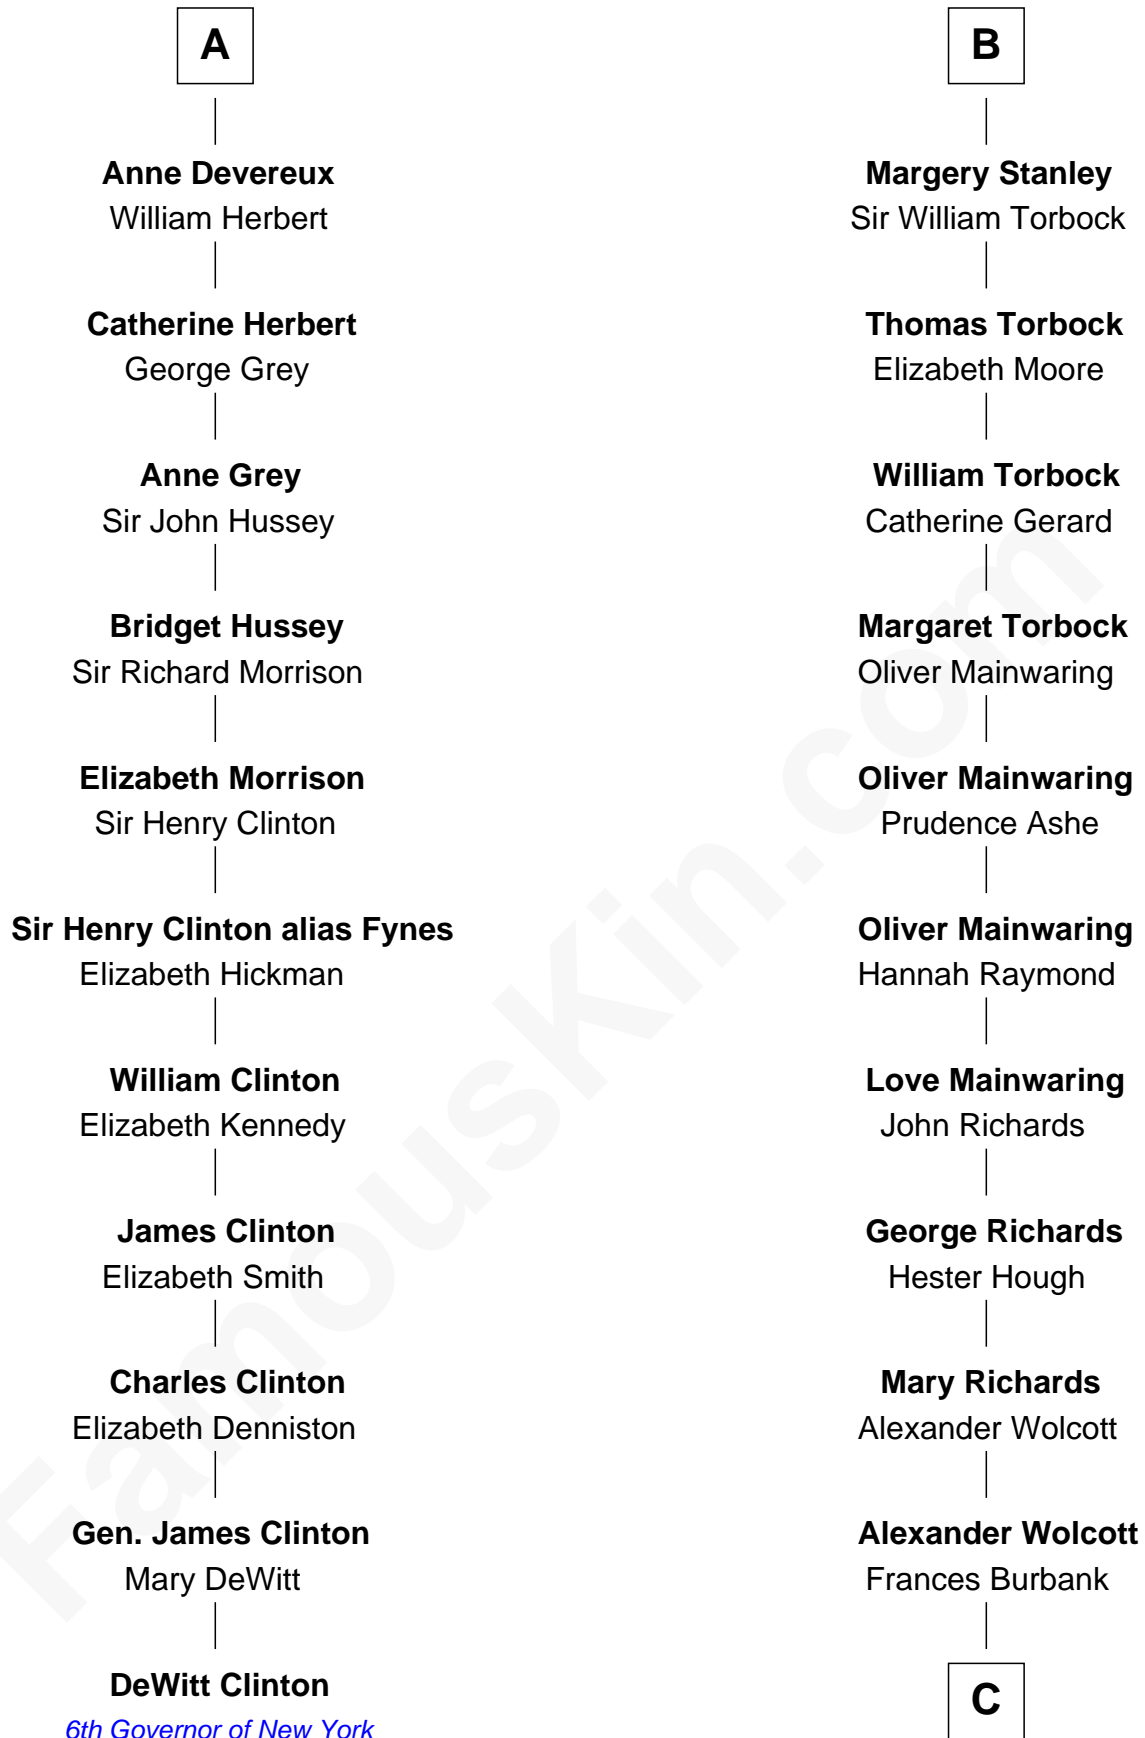

FamousKin.com

Relationship Chart of

DeWitt Clinton

6th Governor of New York

17th cousin 3 times removed of

Juliette Gordon Low

Founder of the Girl Scouts

Sir Humphrey de Bohun

Eleanor de Braiose

C

Frances Wolcott
Arthur William Magill

Juliette Augusta Magill
John Harris Kinzie

Eleanor Lytle Kinzie
William Washington Gordon

Juliette Gordon Low
Founder of the Girl Scouts

FamousKin.com