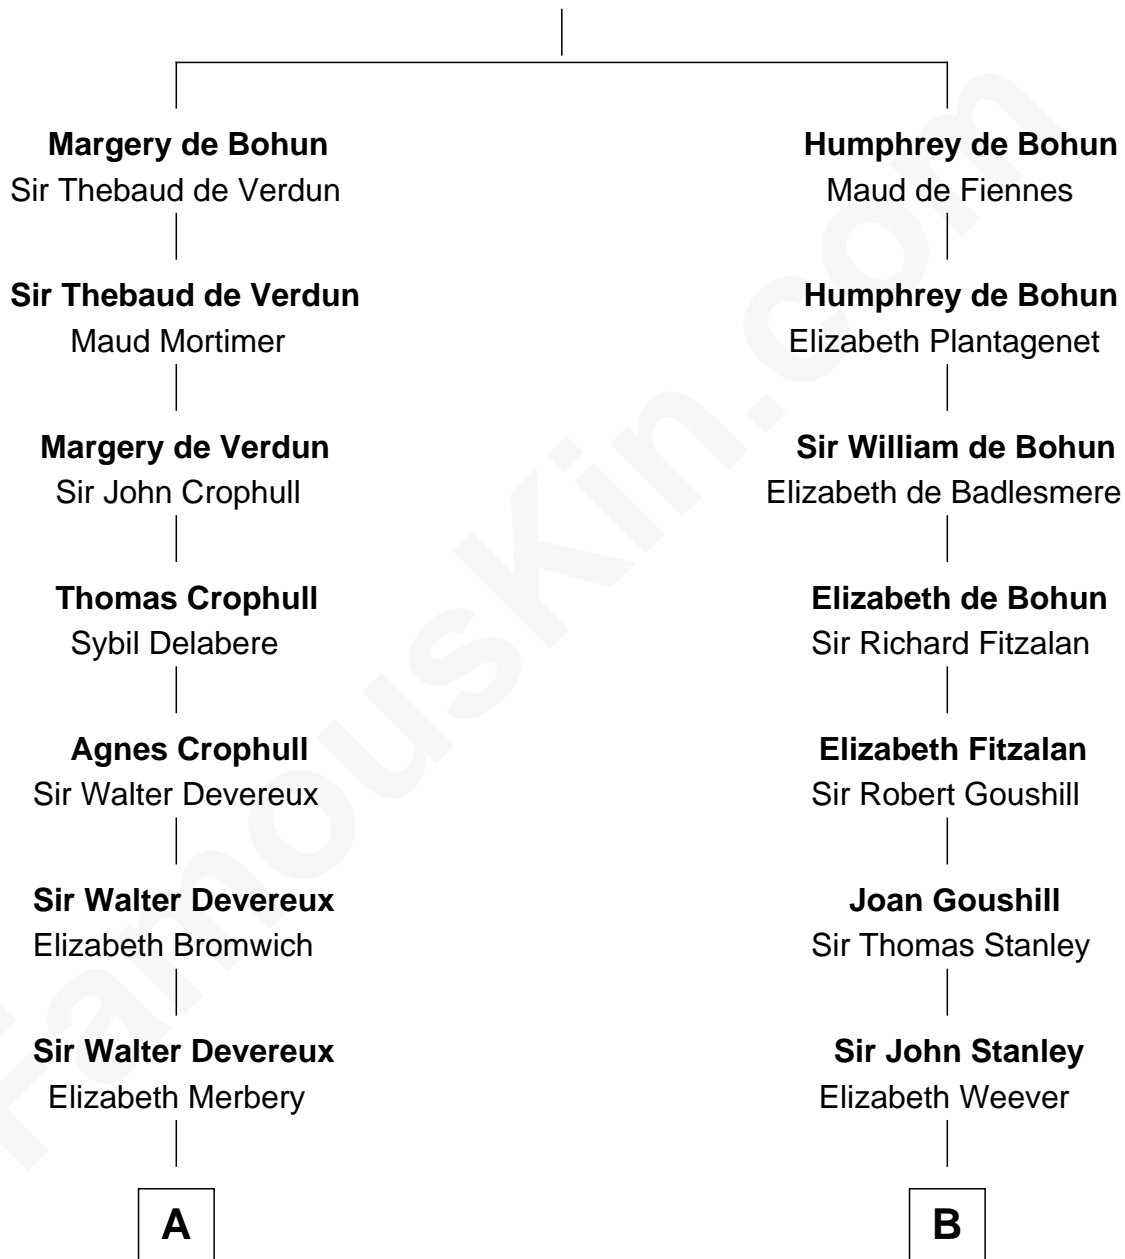

FamousKin.com

Relationship Chart of

DeWitt Clinton

6th Governor of New York

17th cousin 3 times removed of

Juliette Gordon Low

Founder of the Girl Scouts

Sir Humphrey de Bohun

Eleanor de Braiose

C

Frances Wolcott
Arthur William Magill

Juliette Augusta Magill
John Harris Kinzie

Eleanor Lytle Kinzie
William Washington Gordon

Juliette Gordon Low
Founder of the Girl Scouts

FamousKin.com