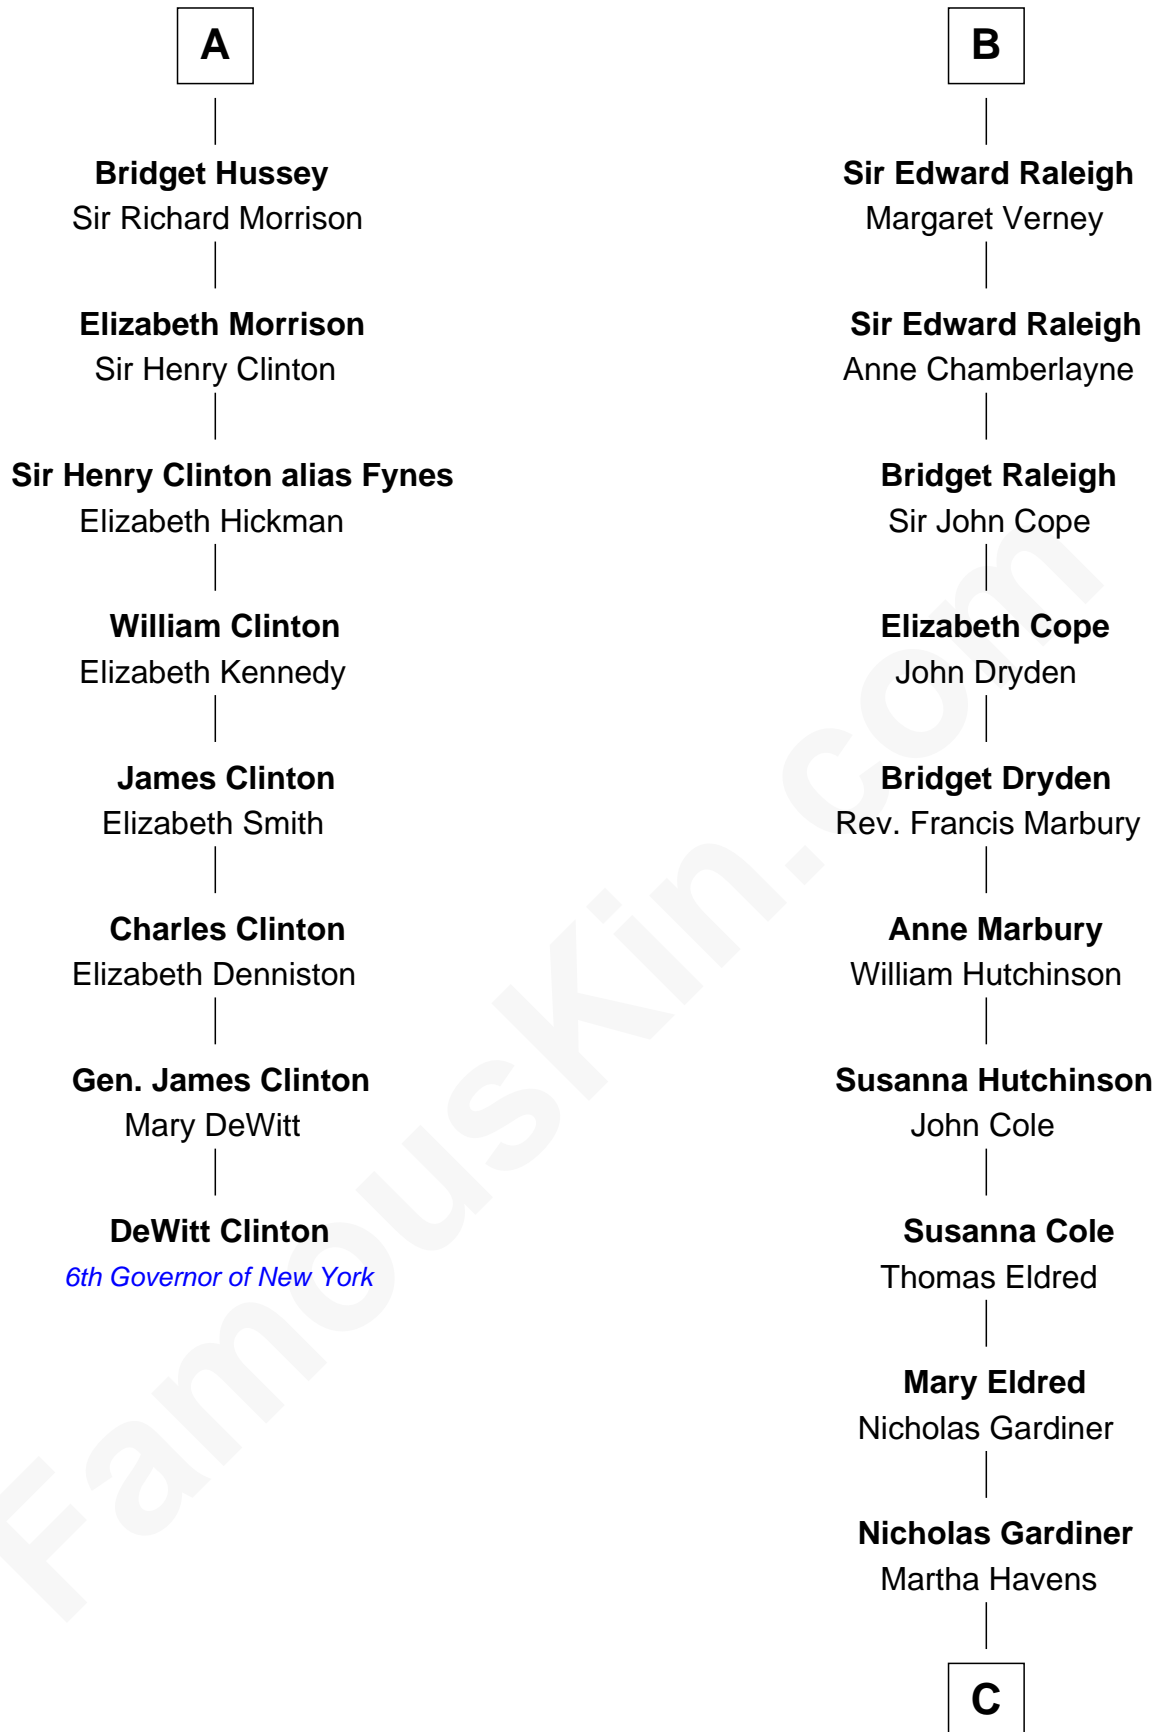

FamousKin.com

Relationship Chart of

DeWitt Clinton

6th Governor of New York

14th cousin 6 times removed of

Stephen A. Douglas

Participated in Lincoln-Douglas Debates

C

Martha Gardiner

Stephen Arnold

Martha Arnold

Benajah Douglass

Dr. Stephen Arnold Douglass

Sarah Fiske

Stephen A. Douglas

[The Lincoln-Douglas Debates](#)