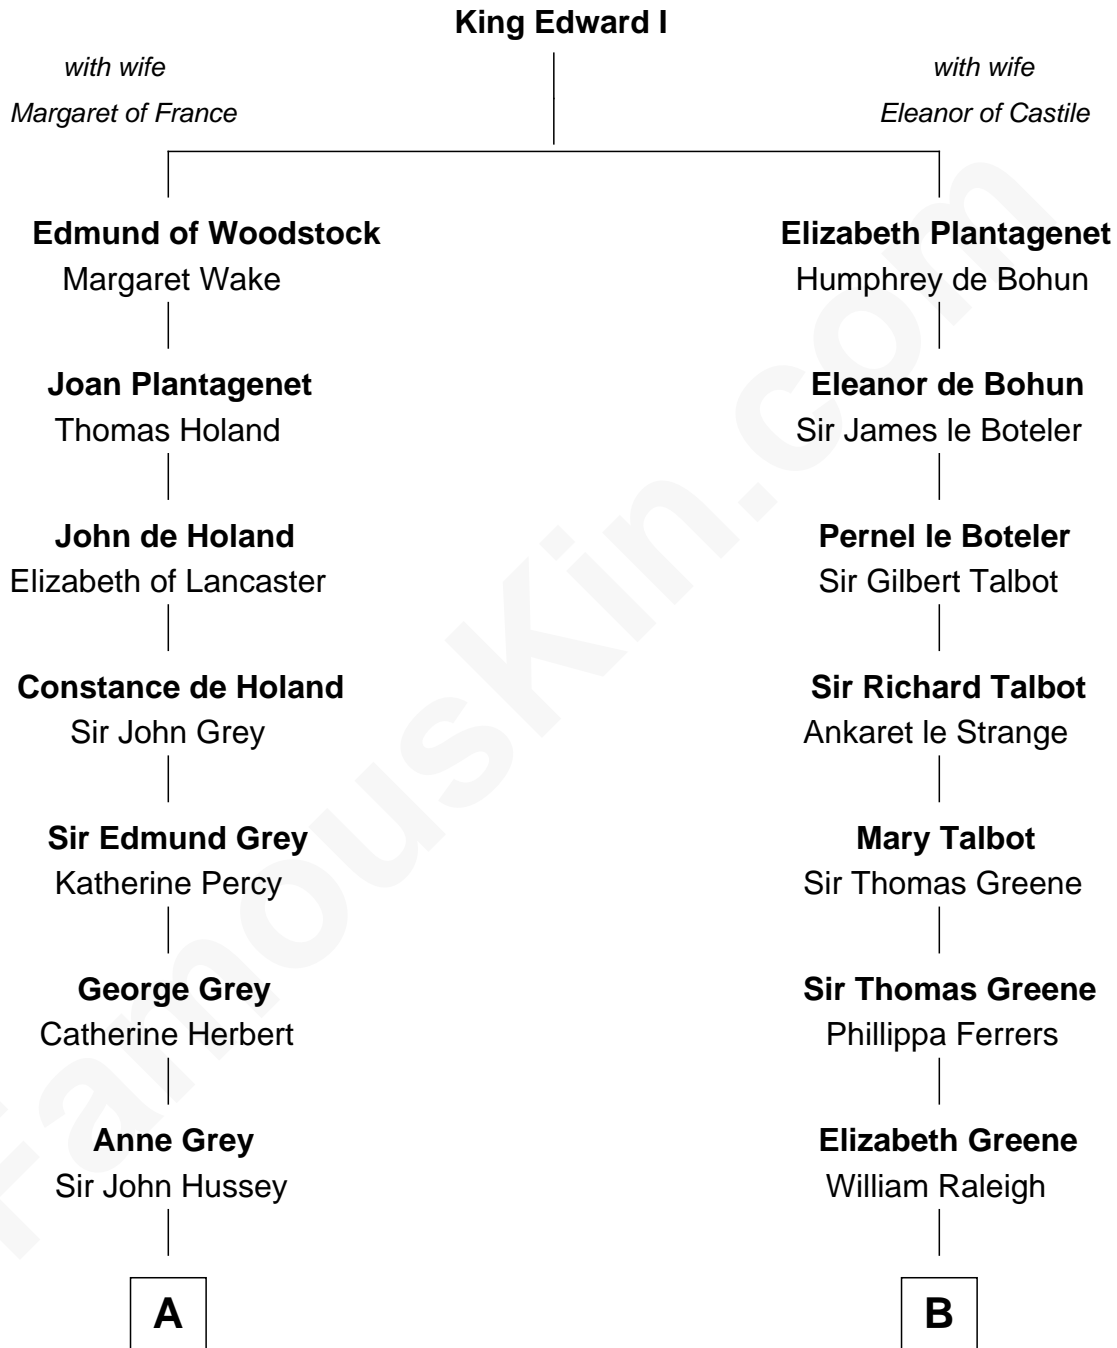

FamousKin.com

Relationship Chart of

DeWitt Clinton

6th Governor of New York

14th cousin 6 times removed of

Stephen A. Douglas

Participated in Lincoln-Douglas Debates

C

Martha Gardiner

Stephen Arnold

Martha Arnold

Benajah Douglass

Dr. Stephen Arnold Douglass

Sarah Fiske

Stephen A. Douglas

[The Lincoln-Douglas Debates](#)