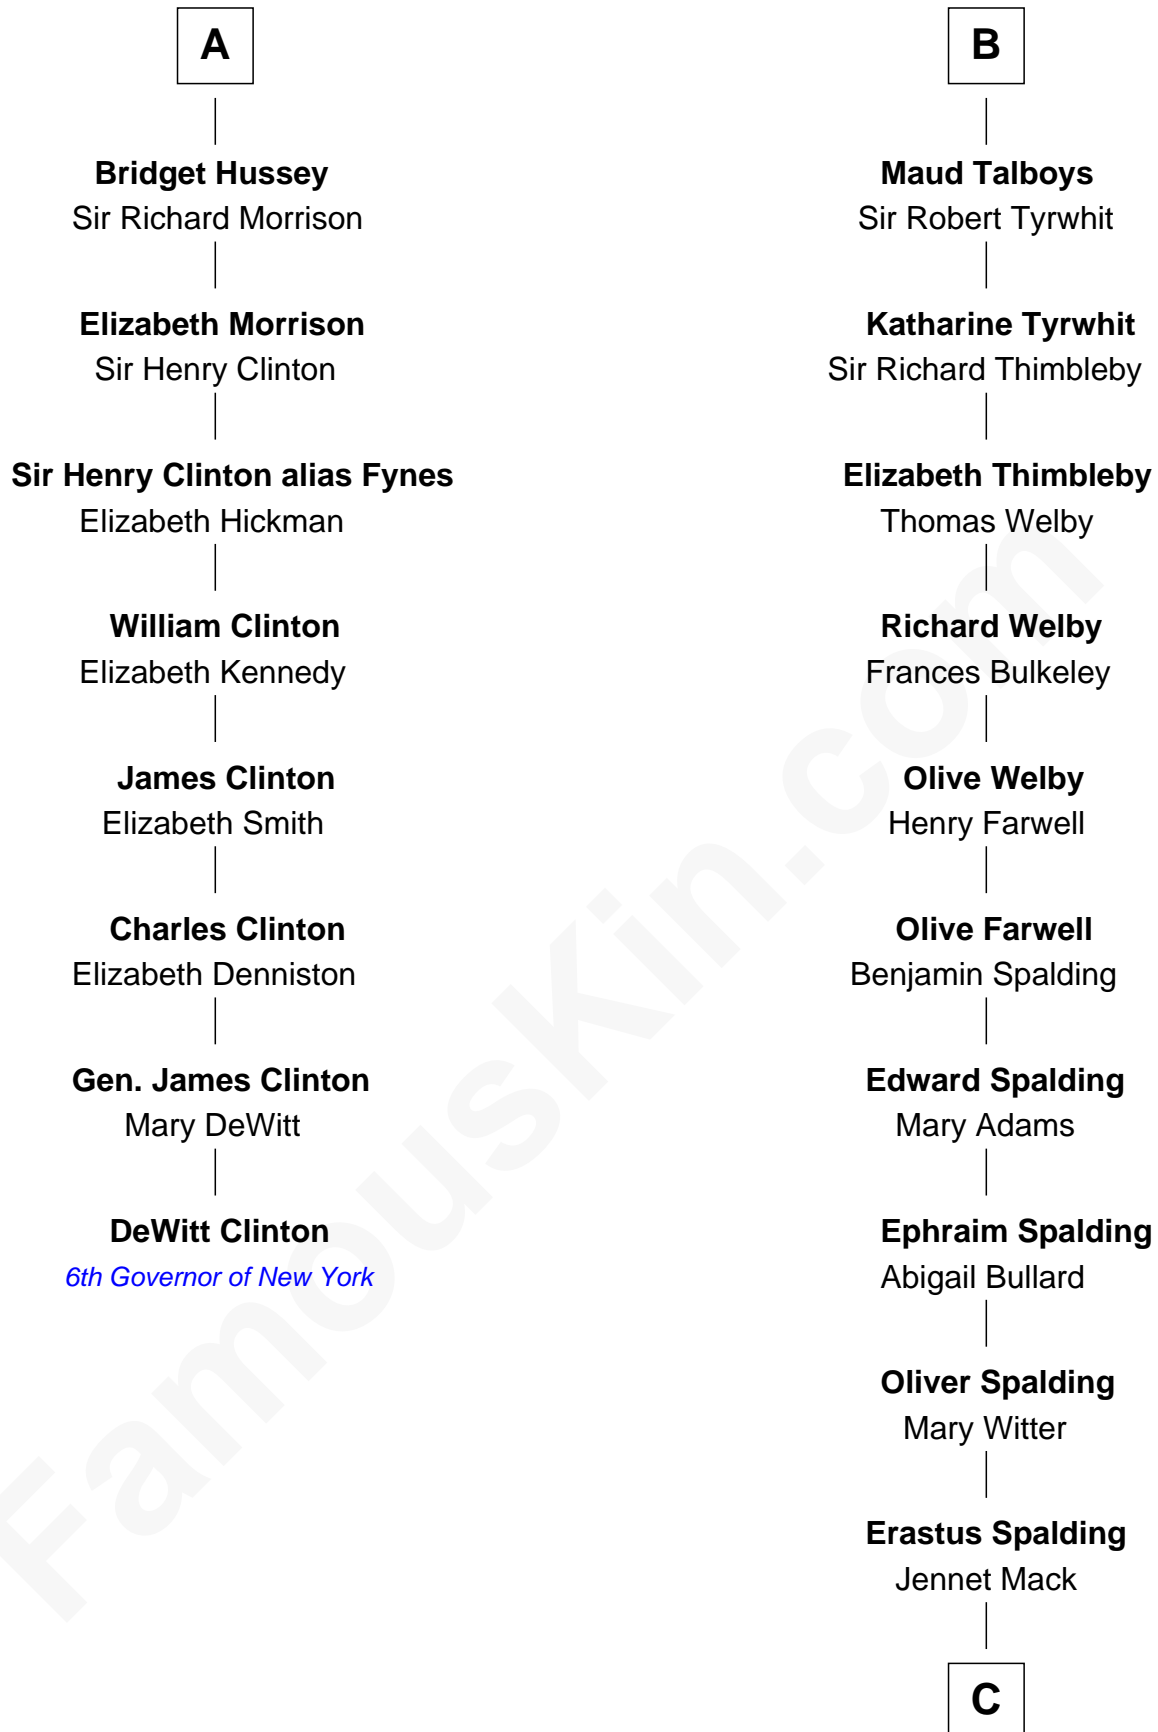

FamousKin.com Relationship Chart of

DeWitt Clinton

6th Governor of New York

14th cousin 6 times removed of

Katharine Hepburn

Movie Actress

Henry Plantagenet

Maud de Chaworth

Henry of Lancaster
Isabella de Beaumont

Blanche of Lancaster
John of Gaunt

Elizabeth of Lancaster
John de Holand

Constance de Holand
Sir John Grey

Sir Edmund Grey
Katherine Percy

George Grey
Catherine Herbert

Anne Grey
Sir John Hussey

A

Joan of Lancaster
John de Mowbray

John de Mowbray
Elizabeth de Segrave

Joan de Mowbray
Sir Thomas Grey

Maud Grey
Sir Robert Ogle

Anne Ogle
Sir William Heron

Elizabeth Heron
Sir John Heron

Elizabeth Heron
Sir Robert Talboys

B

C

Martha Ann Spalding

Leman Benton Garlinghouse

Caroline Garlinghouse

Alfred Augustus Houghton

Katharine Martha Houghton