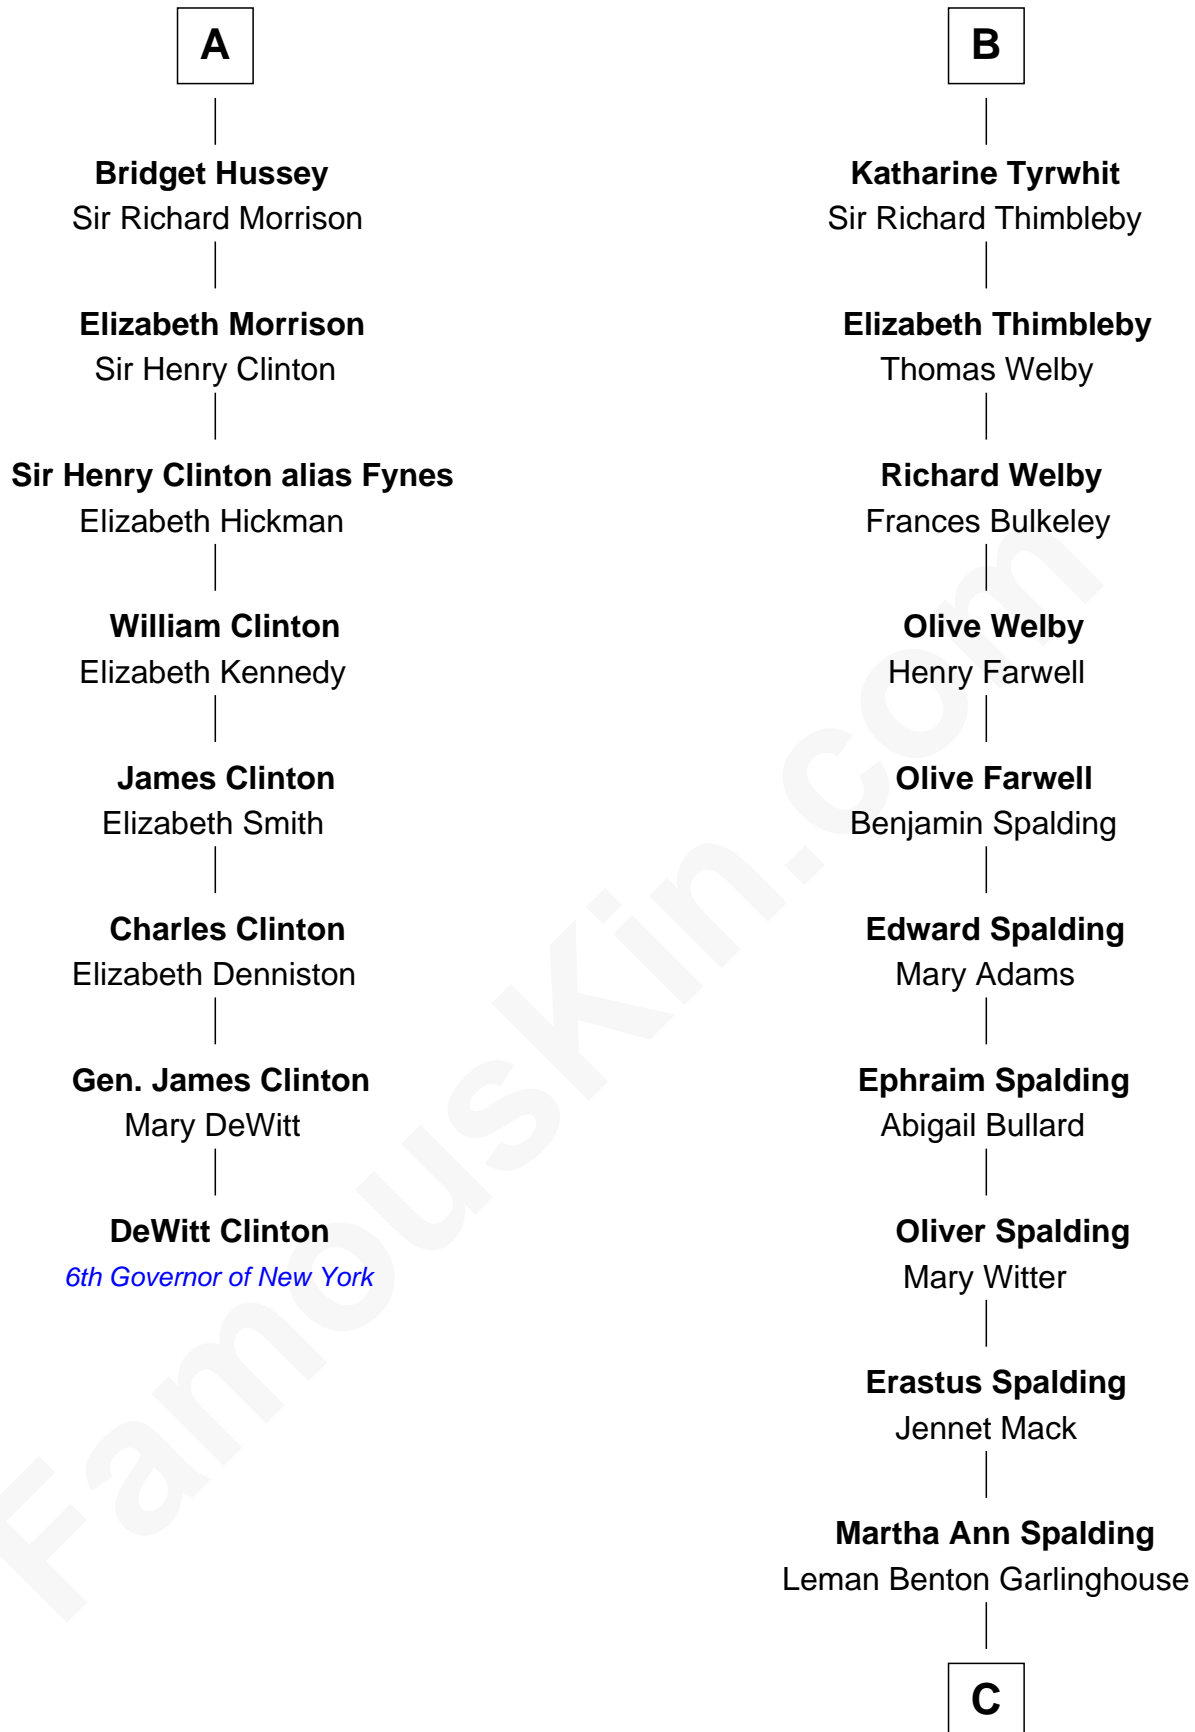

FamousKin.com Relationship Chart of

DeWitt Clinton

6th Governor of New York

14th cousin 5 times removed of

Katharine Hepburn

Movie Actress

Bartholomew de Badlesmere

Margaret de Clare

Sir John de Tivetot

Sir Robert de Tivetot

Margaret Deincourt

Elizabeth de Tivetot

Sir Philip le Despencer

Margery Despencer

Sir Roger Wentworth

Agnes Wentworth

Sir Robert Constable

Anne Constable

William Tyrwhit

Sir Robert Tyrwhit

Maud Talboys

B

C

Caroline Garlinghouse
Alfred Augustus Houghton