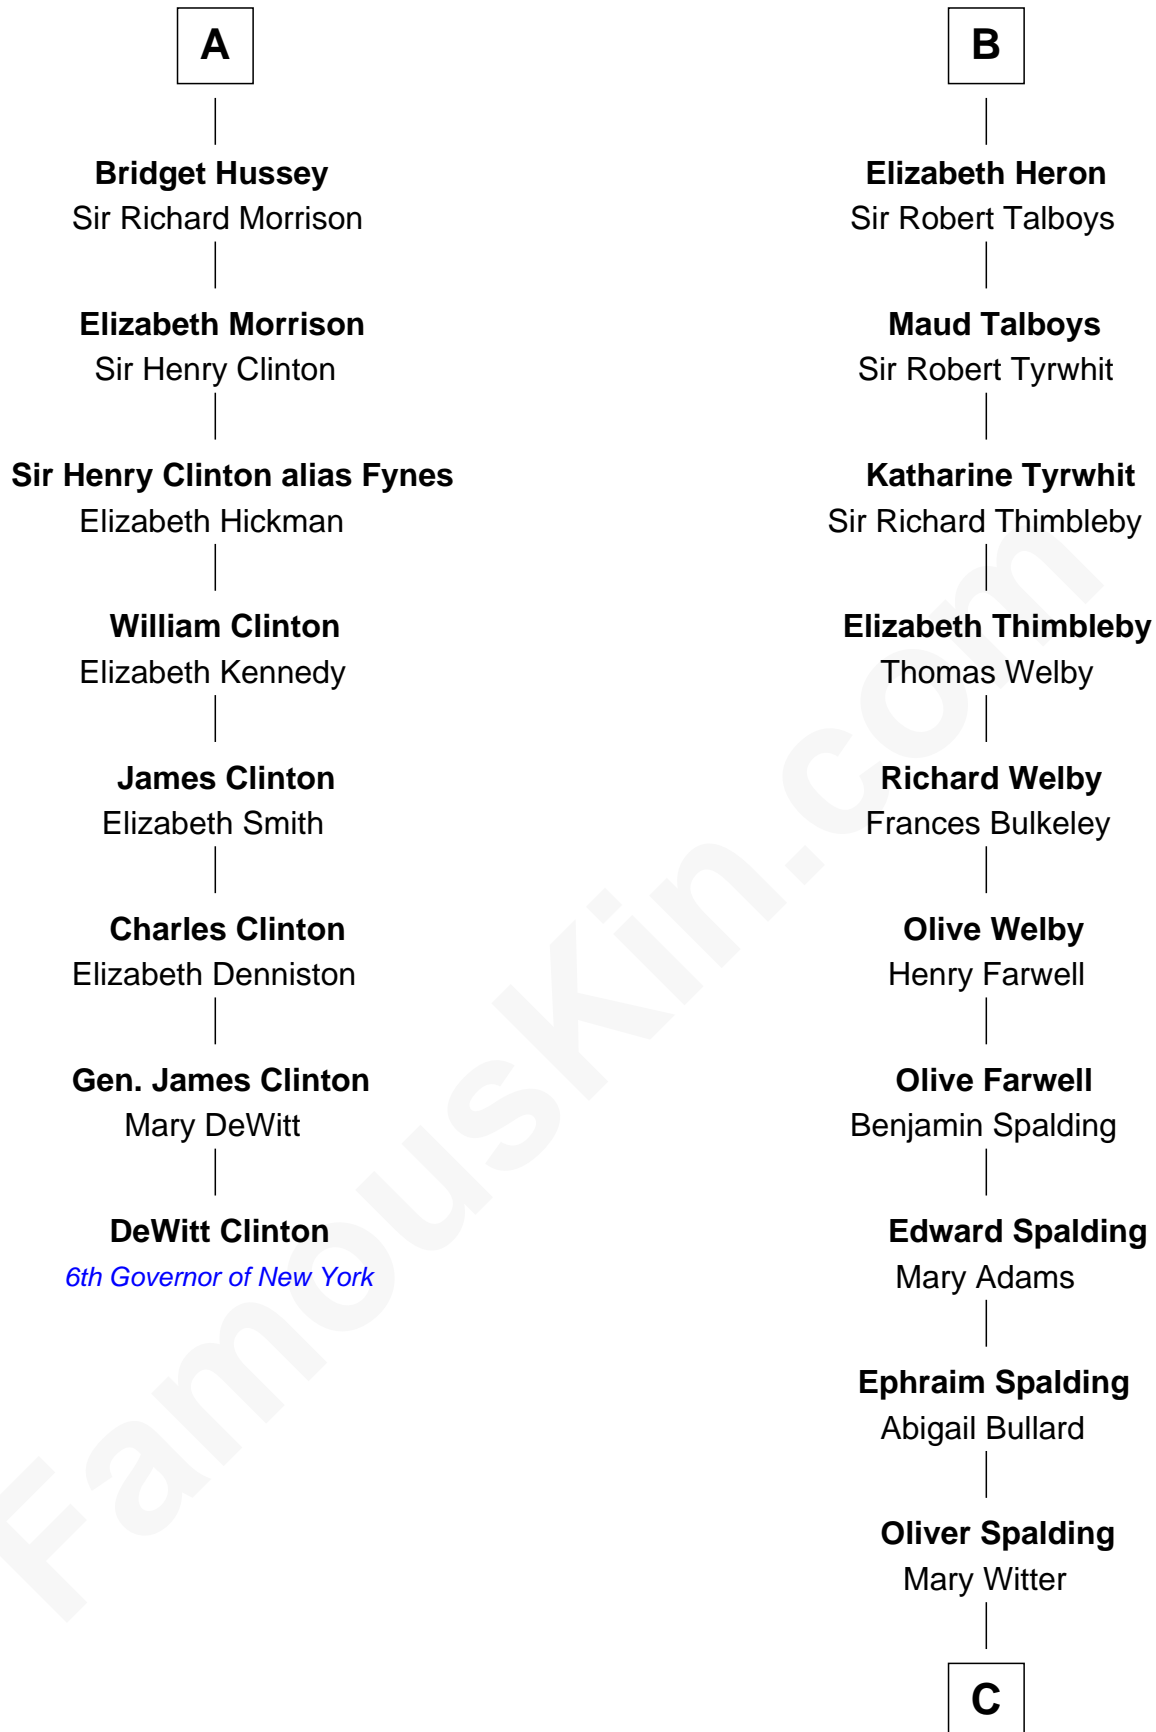

FamousKin.com Relationship Chart of

DeWitt Clinton

6th Governor of New York

14th cousin 7 times removed of

Katharine Hepburn

Movie Actress

C

Erastus Spalding

Jennet Mack

Martha Ann Spalding

Leman Benton Garlinghouse

Caroline Garlinghouse

Alfred Augustus Houghton

Katharine Martha Houghton

Thomas Norval Hepburn

Katharine Hepburn