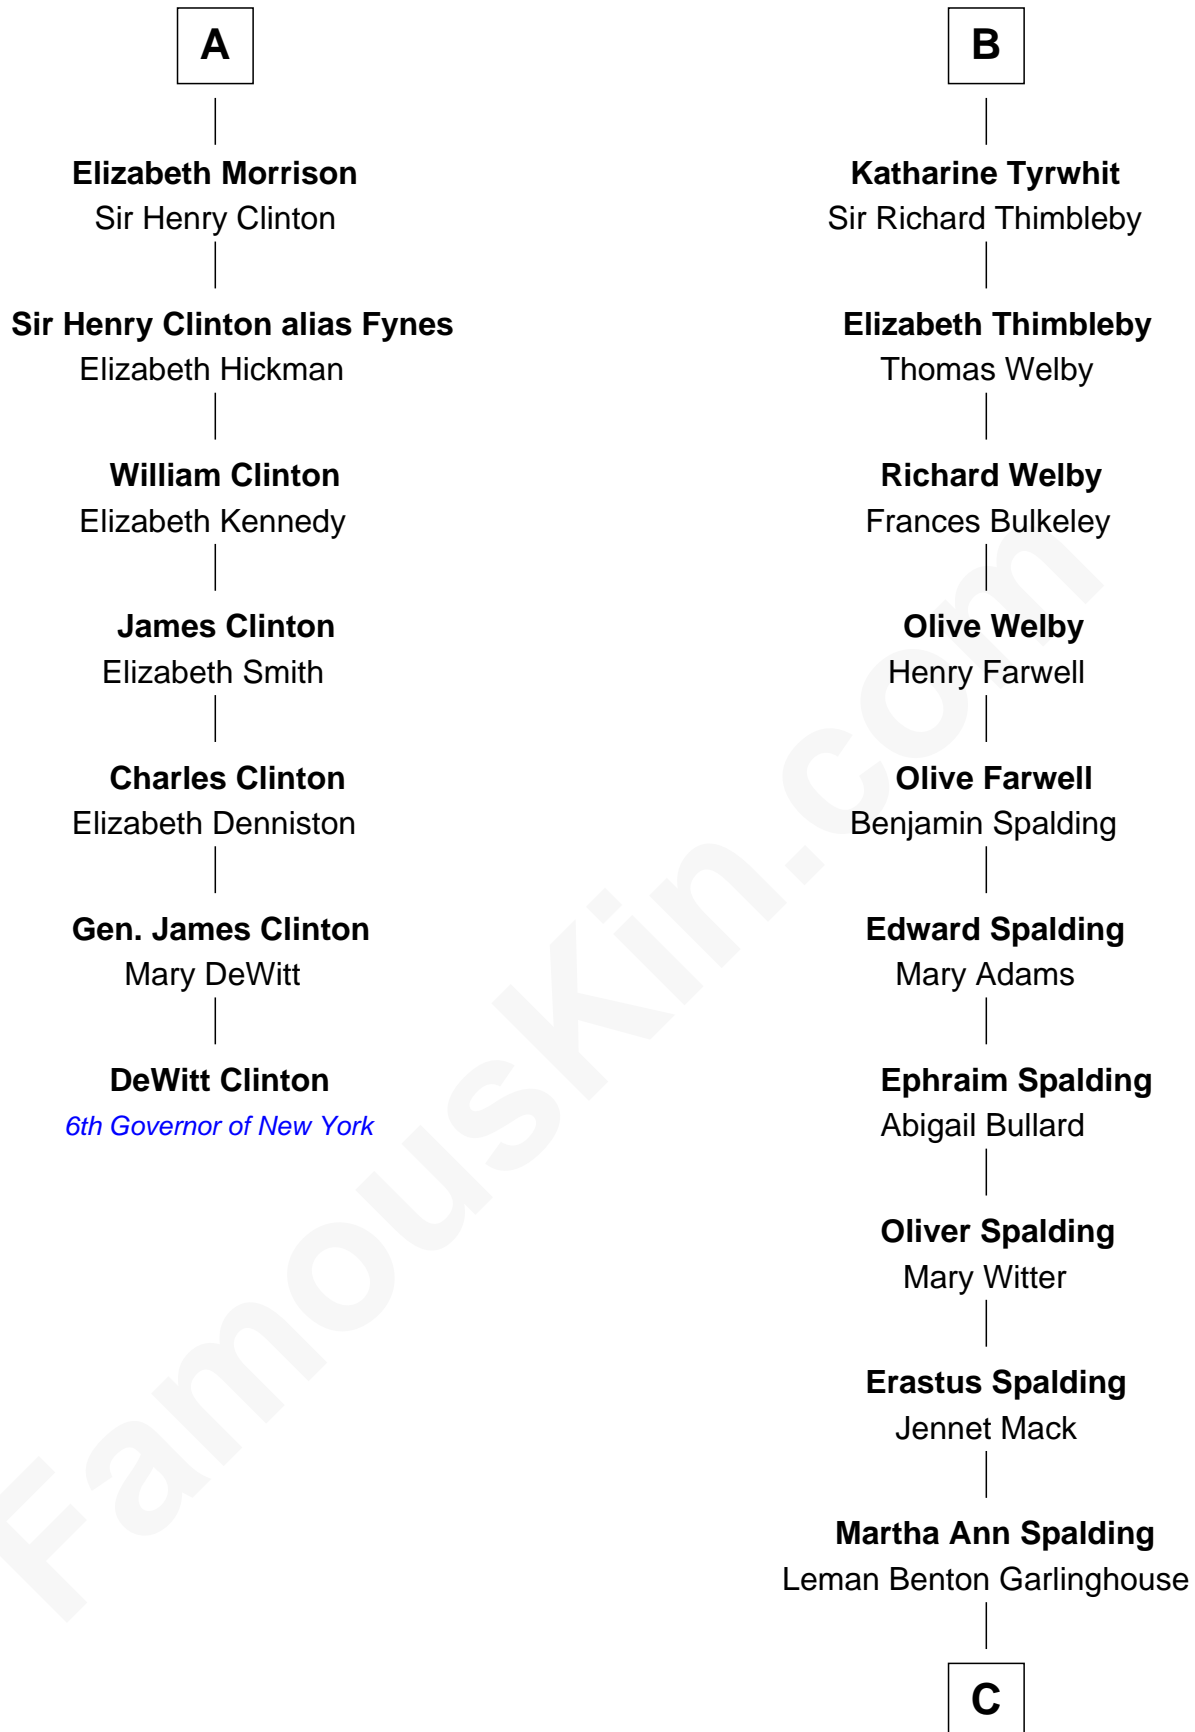

FamousKin.com Relationship Chart of

DeWitt Clinton

6th Governor of New York

13th cousin 6 times removed of

Katharine Hepburn

Movie Actress

Sir Robert de Holland

Maude la Zouche

C

Caroline Garlinghouse
Alfred Augustus Houghton

Katharine Martha Houghton
Thomas Norval Hepburn

Katharine Hepburn
Movie Actress

FamousKin.com