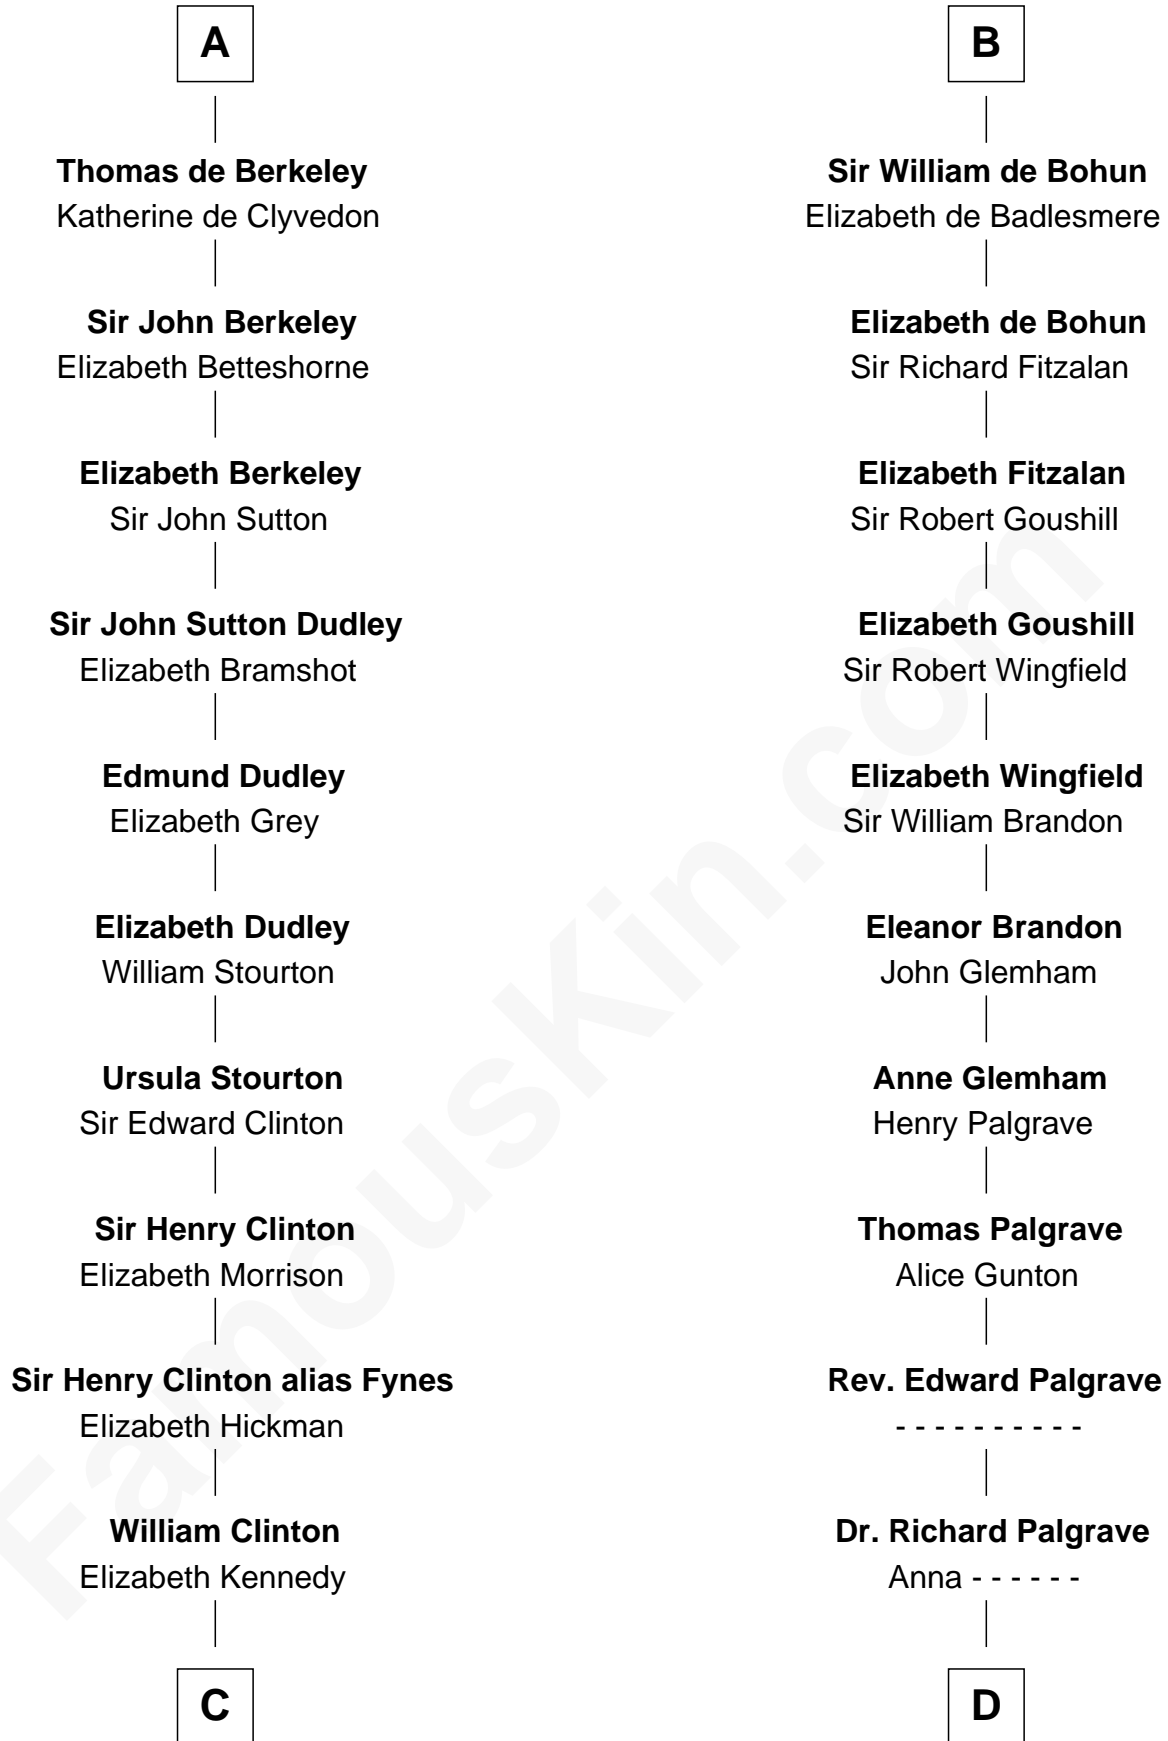

FamousKin.com Relationship Chart of

DeWitt Clinton

6th Governor of New York

20th cousin of

Roger Sherman

Signer of the Declaration of Independence

Muitchertach O'Toole

Cacht Inion Loigsig O'Morda

C

James Clinton
Elizabeth Smith

Charles Clinton
Elizabeth Denniston

Gen. James Clinton
Mary DeWitt

DeWitt Clinton
6th Governor of New York

D

Mary Palgrave
Roger Wellington

Benjamin Wellington
Elizabeth Sweetman

Mehetable Wellington
William Sherman

Roger Sherman
Signer of Declaration of Independence

FamousKin.com