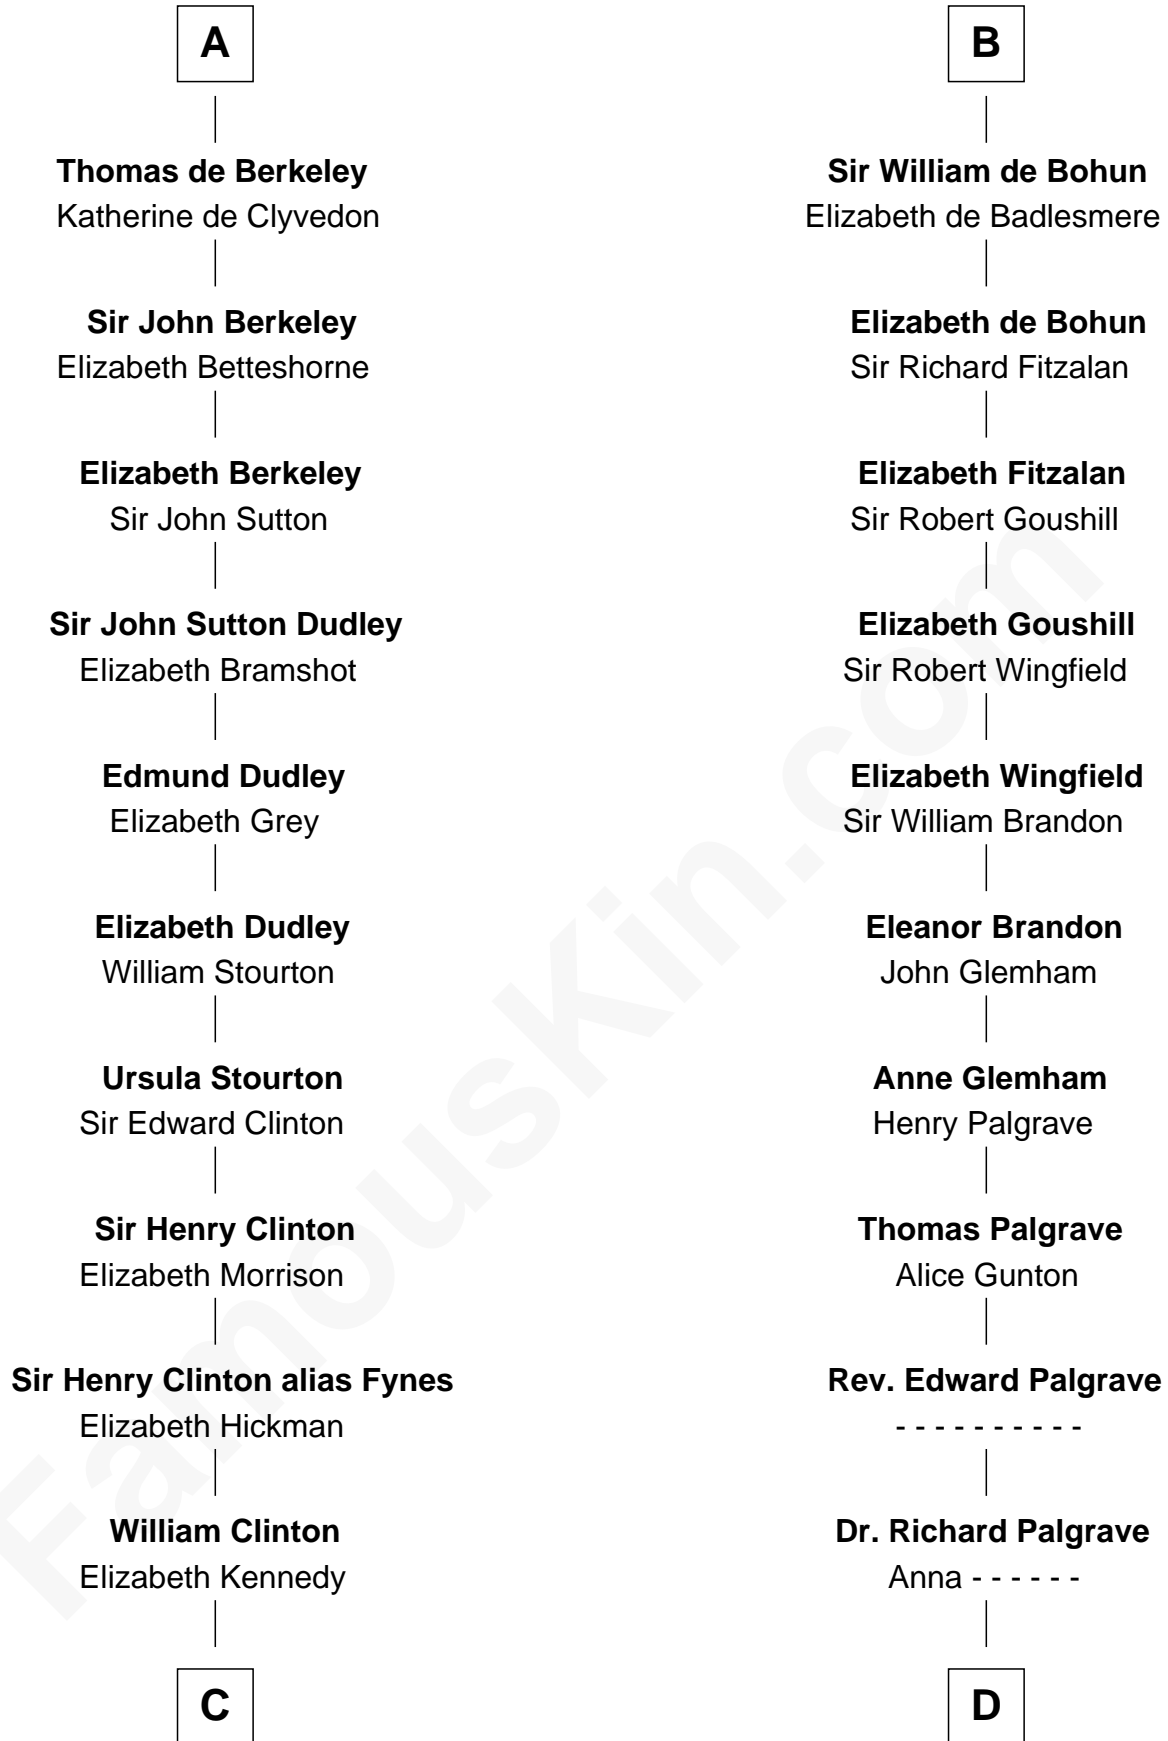

# FamousKin.com Relationship Chart of

**DeWitt Clinton**

*6th Governor of New York*

20th cousin of

**Roger Sherman**

*Signer of the Declaration of Independence*

**Enna MacMurrough**

**C**

**James Clinton**  
Elizabeth Smith

**Charles Clinton**  
Elizabeth Denniston

**Gen. James Clinton**  
Mary DeWitt

**DeWitt Clinton**  
*6th Governor of New York*

**D**

**Mary Palgrave**  
Roger Wellington

**Benjamin Wellington**  
Elizabeth Sweetman

**Mehetable Wellington**  
William Sherman

**Roger Sherman**  
*Signer of Declaration of Independence*

FamousKin.com