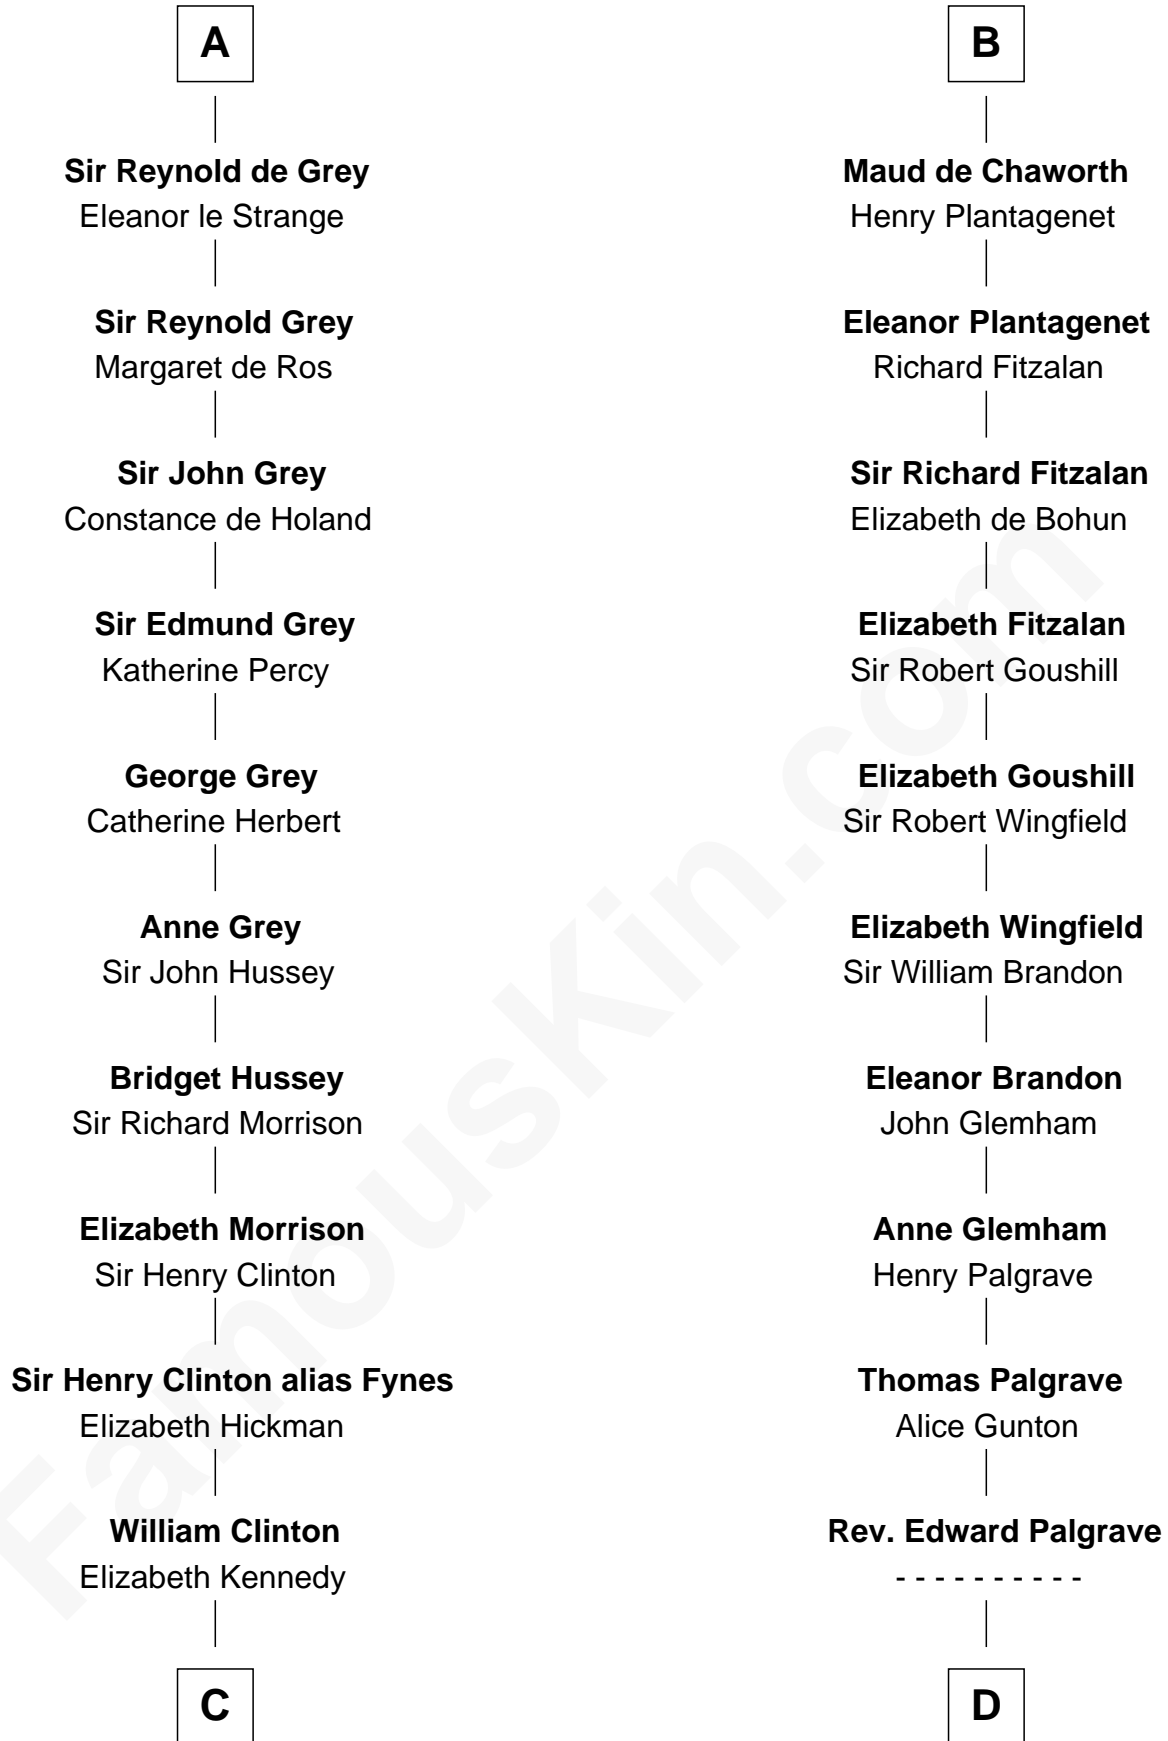

FamousKin.com Relationship Chart of

DeWitt Clinton

6th Governor of New York

20th cousin 1 time removed of

Roger Sherman

Signer of the Declaration of Independence

Hugh I of Vermandois

Adèle of Vermandois

William de Warenne

Gundred de Warenne

Roger de Newburgh

Waleran de Newburgh

Alice de Harcourt

Alice de Newburgh

William Mauduit

Isabel Mauduit

Sir William de Beauchamp

William de Beauchamp

Maud FitzJohn

Isabella de Beauchamp

Sir Patrick de Chaworth

B

C

James Clinton
Elizabeth Smith

Charles Clinton
Elizabeth Denniston

Gen. James Clinton
Mary DeWitt

DeWitt Clinton
6th Governor of New York

D

Dr. Richard Palgrave
Anna - - - - -

Mary Palgrave
Roger Wellington

Benjamin Wellington
Elizabeth Sweetman