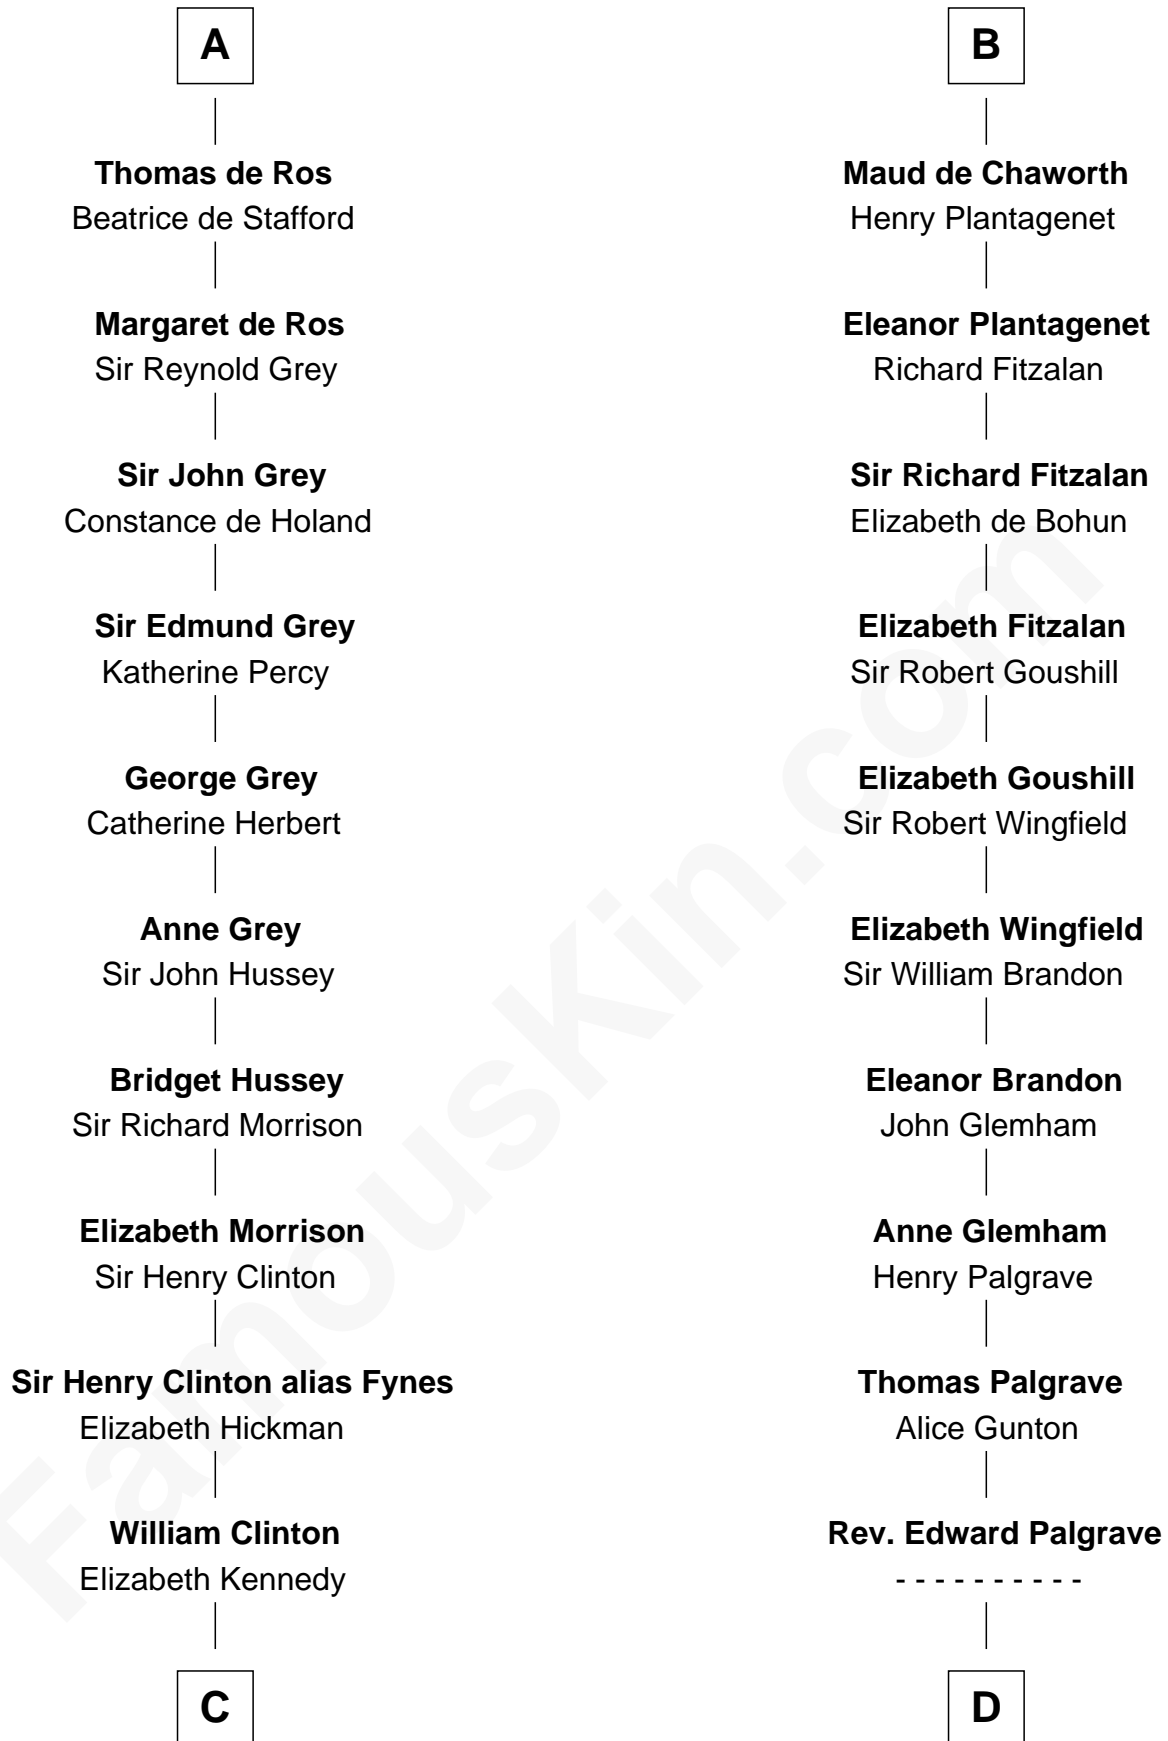

# FamousKin.com Relationship Chart of

**DeWitt Clinton**

*6th Governor of New York*

20th cousin 1 time removed of

**Roger Sherman**

*Signer of the Declaration of Independence*

**C**

**James Clinton**  
Elizabeth Smith

**Charles Clinton**  
Elizabeth Denniston

**Gen. James Clinton**  
Mary DeWitt

**DeWitt Clinton**  
*6th Governor of New York*

**D**

**Dr. Richard Palgrave**  
Anna - - - - -

**Mary Palgrave**  
Roger Wellington