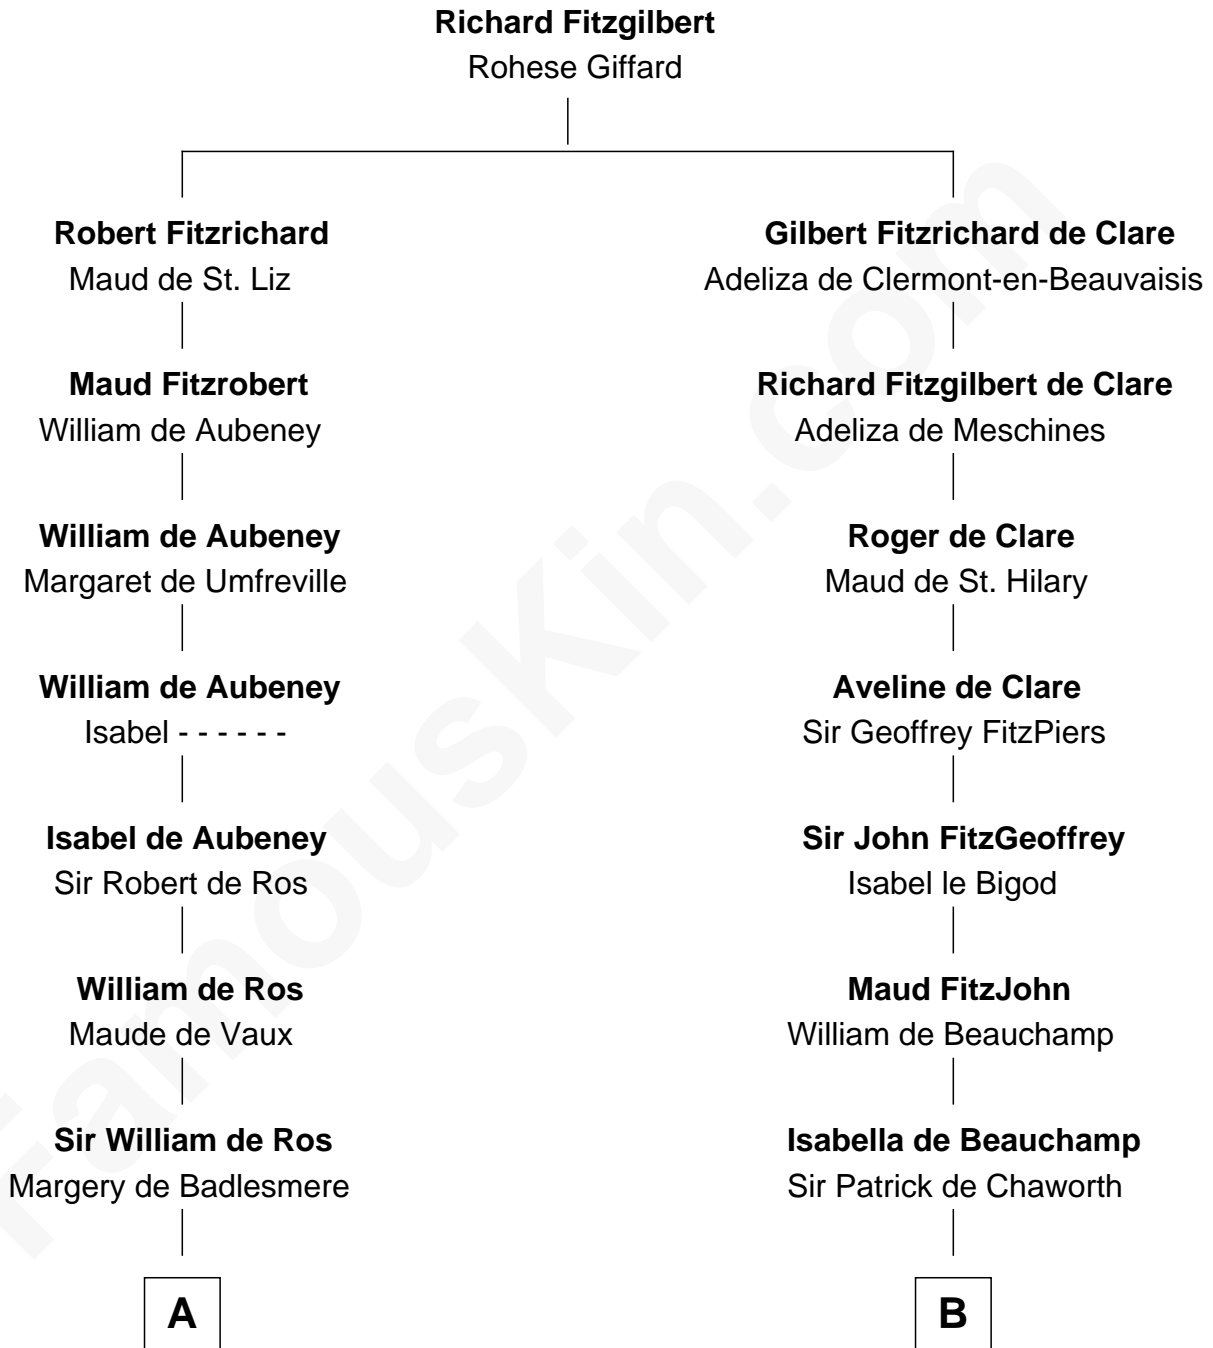

# FamousKin.com Relationship Chart of

**DeWitt Clinton**

*6th Governor of New York*

20th cousin 1 time removed of

**Roger Sherman**

*Signer of the Declaration of Independence*

**C**

**James Clinton**  
Elizabeth Smith

**Charles Clinton**  
Elizabeth Denniston

**Gen. James Clinton**  
Mary DeWitt

**DeWitt Clinton**  
*6th Governor of New York*

**D**

**Dr. Richard Palgrave**  
Anna - - - - -

**Mary Palgrave**  
Roger Wellington

**Benjamin Wellington**  
Elizabeth Sweetman

**Mehetable Wellington**  
William Sherman

**Roger Sherman**  
*Signer of Declaration of Independence*

FamousKin.com