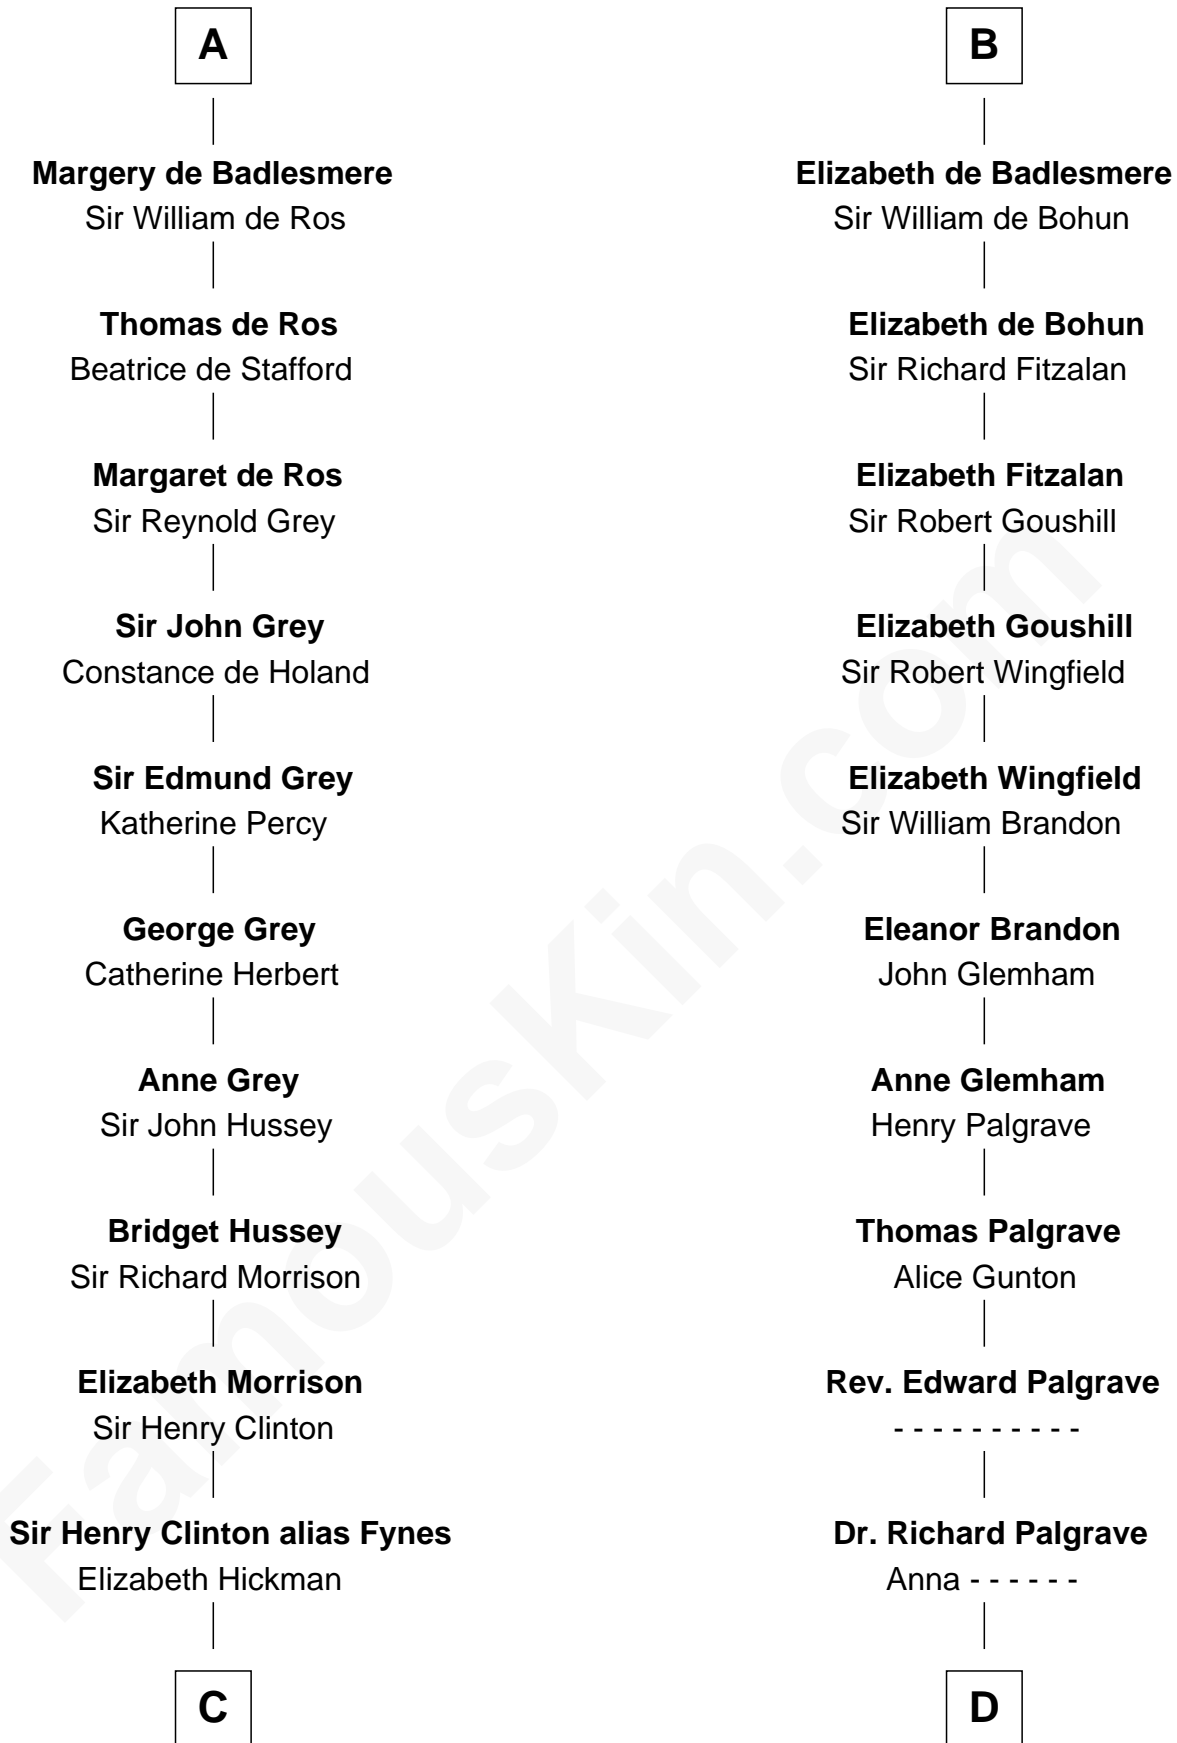

FamousKin.com Relationship Chart of

DeWitt Clinton

6th Governor of New York

20th cousin 1 time removed of

Roger Sherman

Signer of the Declaration of Independence

Rhys ap Tewdwr
Gwladys ferch Rhiwallon

C

William Clinton
Elizabeth Kennedy

James Clinton
Elizabeth Smith

Charles Clinton
Elizabeth Denniston

Gen. James Clinton
Mary DeWitt

DeWitt Clinton
6th Governor of New York

D

Mary Palgrave
Roger Wellington

Benjamin Wellington
Elizabeth Sweetman

Mehetable Wellington
William Sherman

Roger Sherman
Signer of Declaration of Independence

FamousKin.com