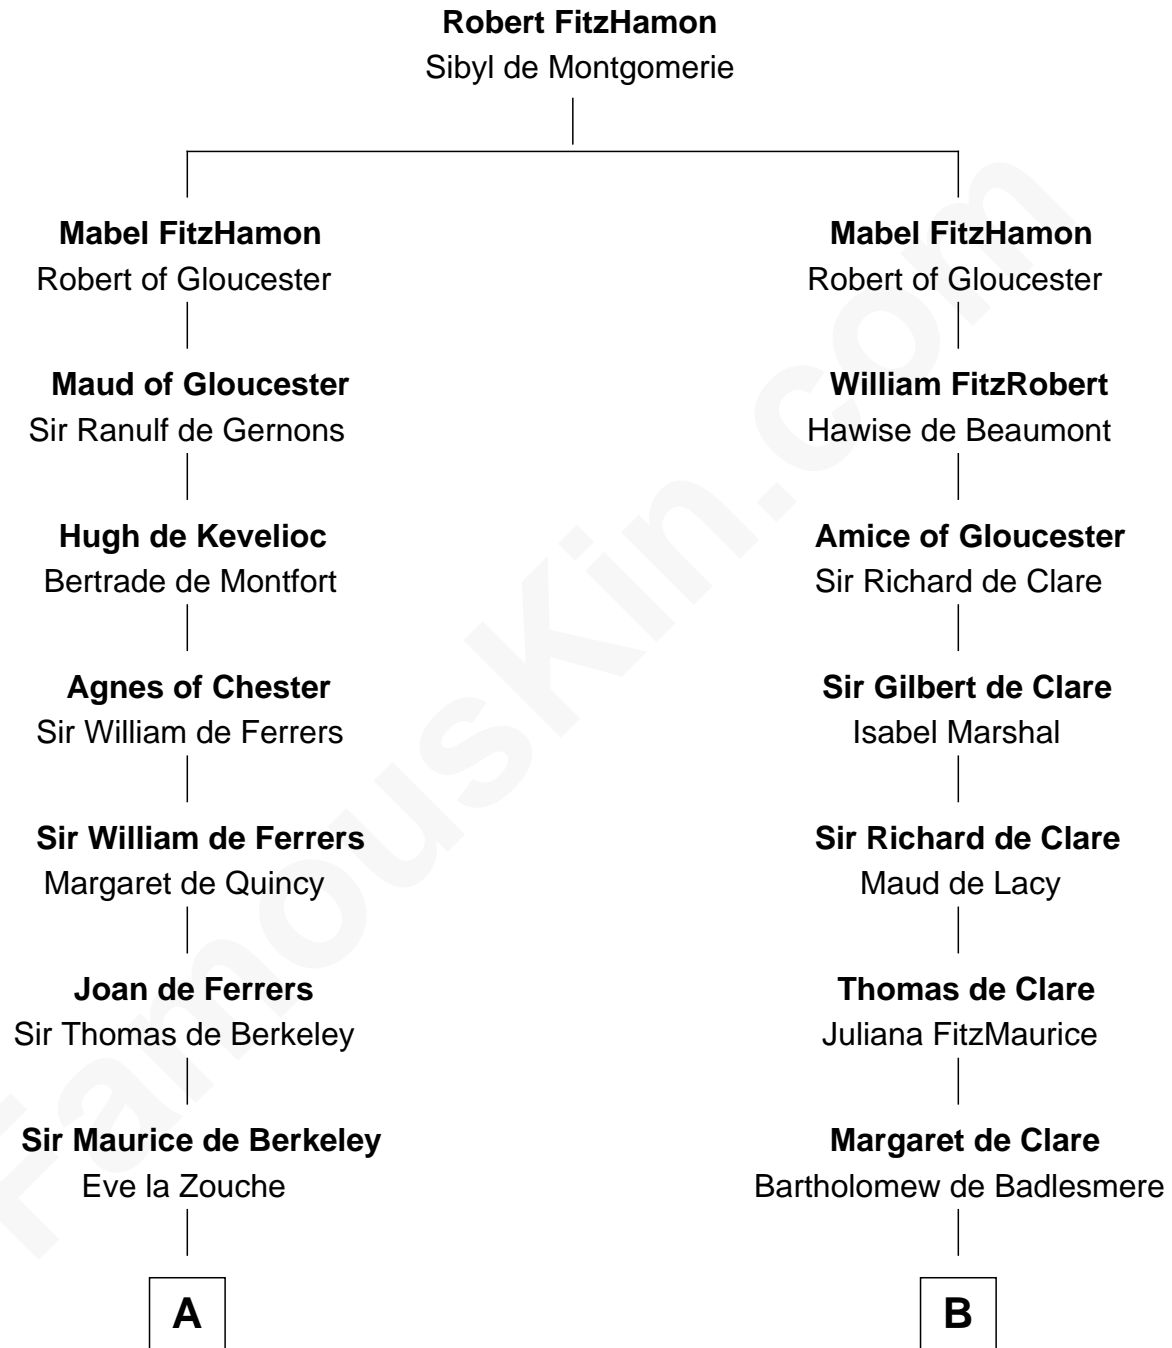

# FamousKin.com Relationship Chart of

**DeWitt Clinton**

*6th Governor of New York*

20th cousin of

**Roger Sherman**

*Signer of the Declaration of Independence*

**C**

**James Clinton**  
Elizabeth Smith

**Charles Clinton**  
Elizabeth Denniston

**Gen. James Clinton**  
Mary DeWitt

**DeWitt Clinton**  
*6th Governor of New York*

**D**

**Mary Palgrave**  
Roger Wellington

**Benjamin Wellington**  
Elizabeth Sweetman

**Mehetable Wellington**  
William Sherman

**Roger Sherman**  
*Signer of Declaration of Independence*

FamousKin.com