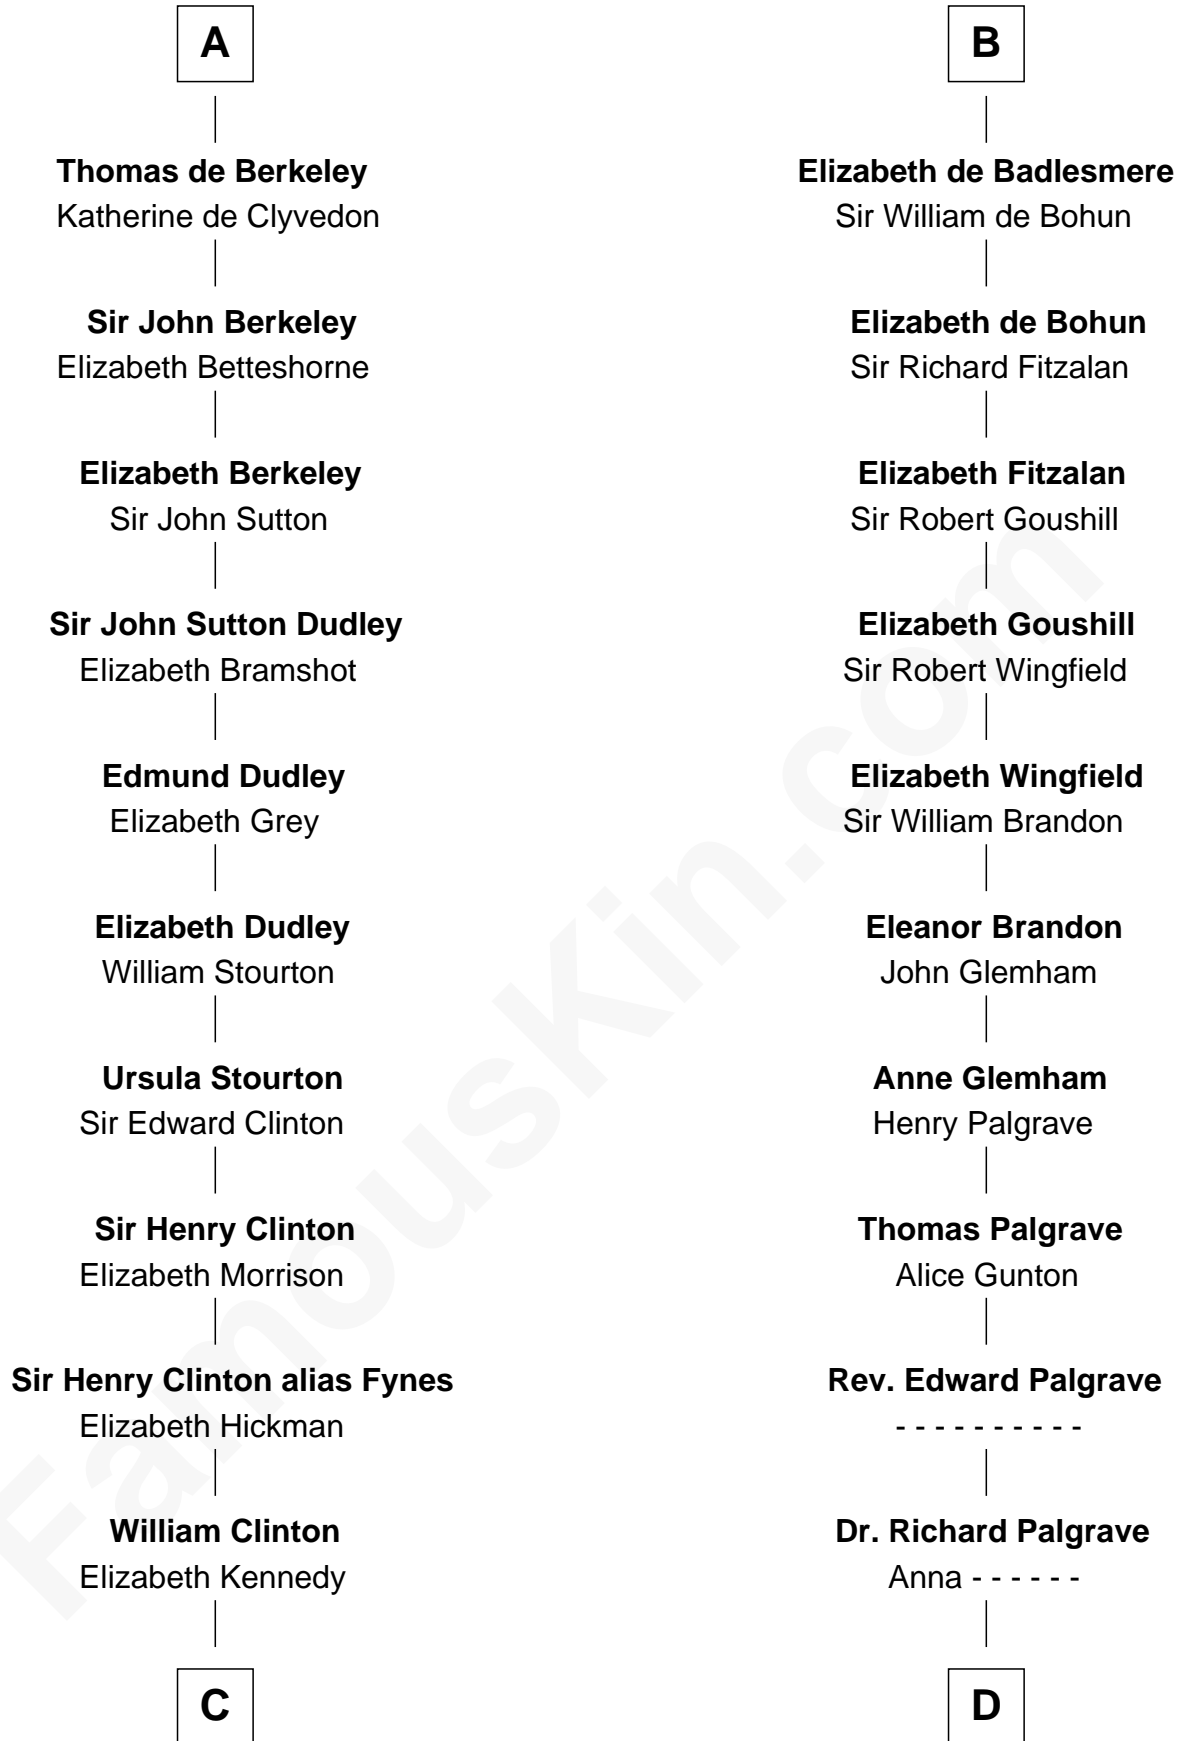

# FamousKin.com Relationship Chart of

**DeWitt Clinton**

*6th Governor of New York*

20th cousin of

**Roger Sherman**

*Signer of the Declaration of Independence*

**C**

**James Clinton**  
Elizabeth Smith

**Charles Clinton**  
Elizabeth Denniston

**Gen. James Clinton**  
Mary DeWitt

**DeWitt Clinton**  
*6th Governor of New York*

**D**

**Mary Palgrave**  
Roger Wellington

**Benjamin Wellington**  
Elizabeth Sweetman

**Mehetable Wellington**  
William Sherman

**Roger Sherman**  
*Signer of Declaration of Independence*

FamousKin.com