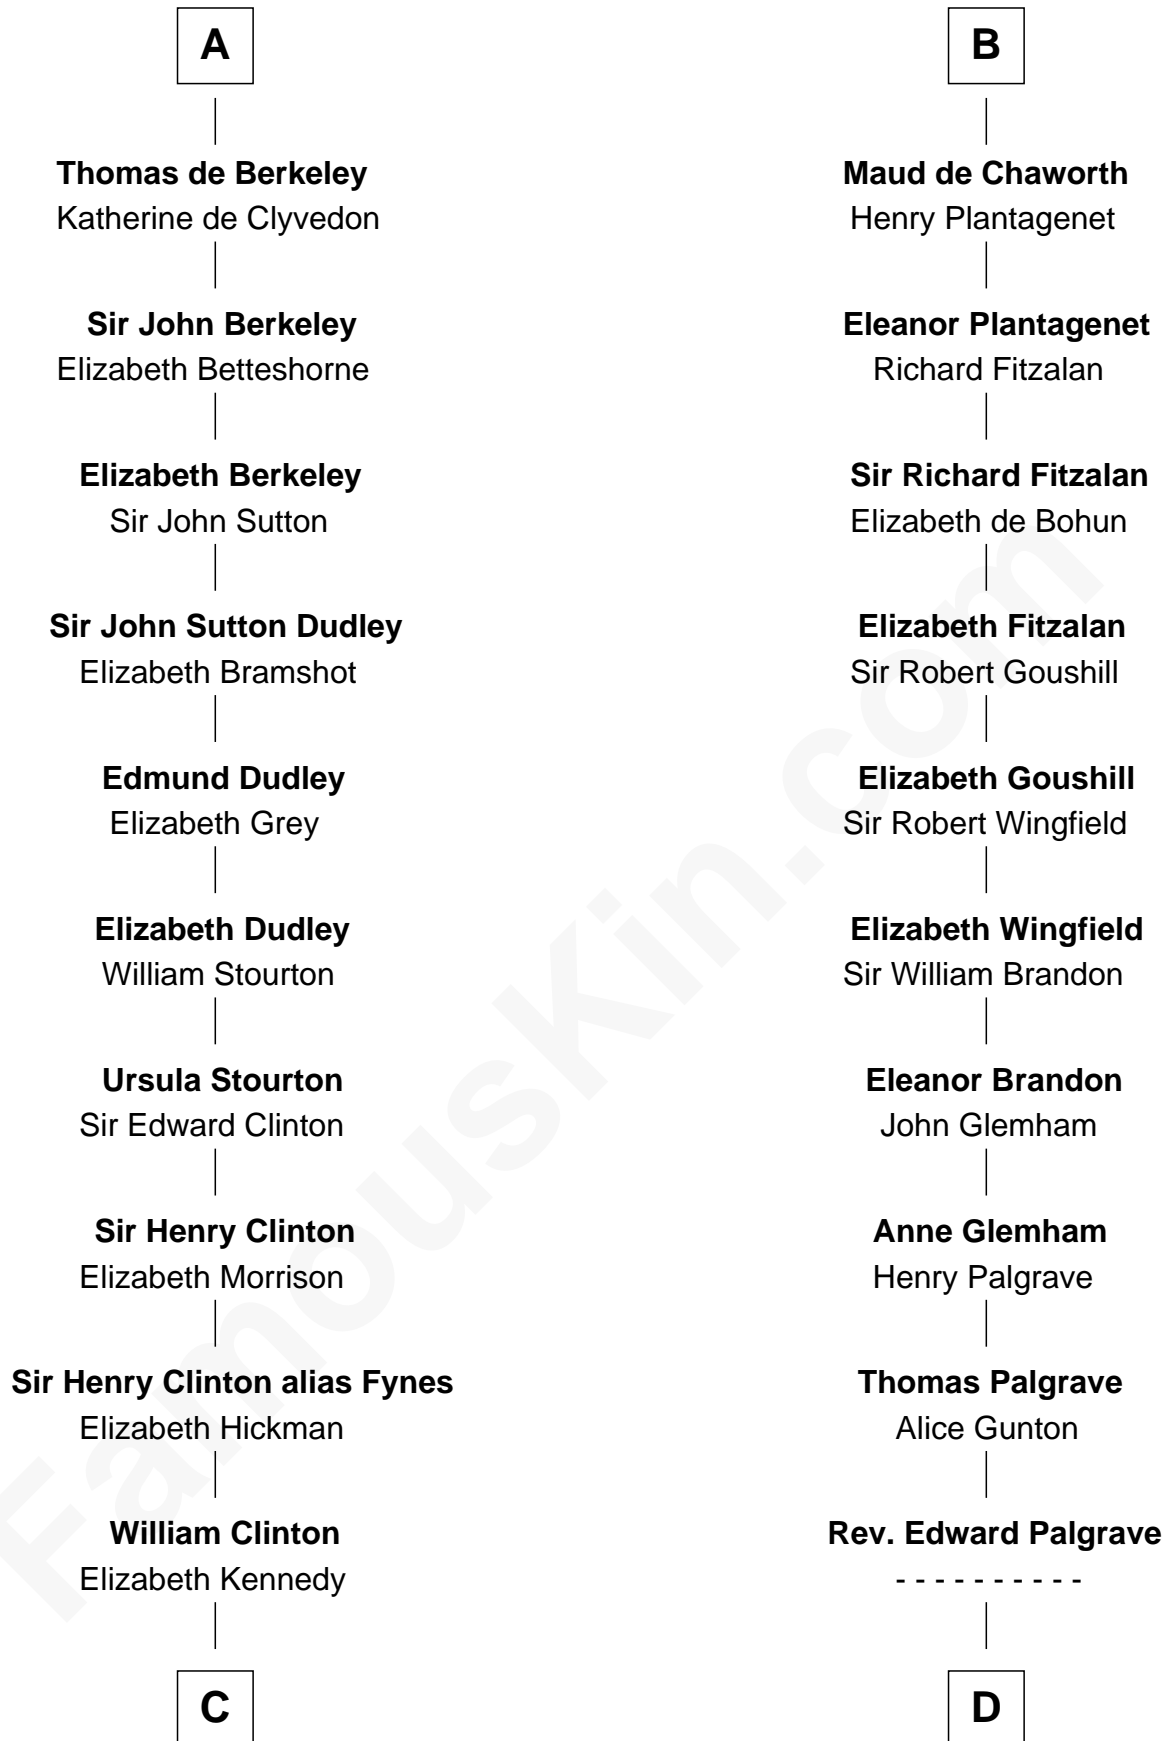

FamousKin.com Relationship Chart of

DeWitt Clinton

6th Governor of New York

20th cousin 1 time removed of

Roger Sherman

Signer of the Declaration of Independence

Ranulf de Briquessart

Margaret Goz

C

James Clinton
Elizabeth Smith

Charles Clinton
Elizabeth Denniston

Gen. James Clinton
Mary DeWitt

DeWitt Clinton
6th Governor of New York

D

Dr. Richard Palgrave
Anna - - - - -

Mary Palgrave
Roger Wellington