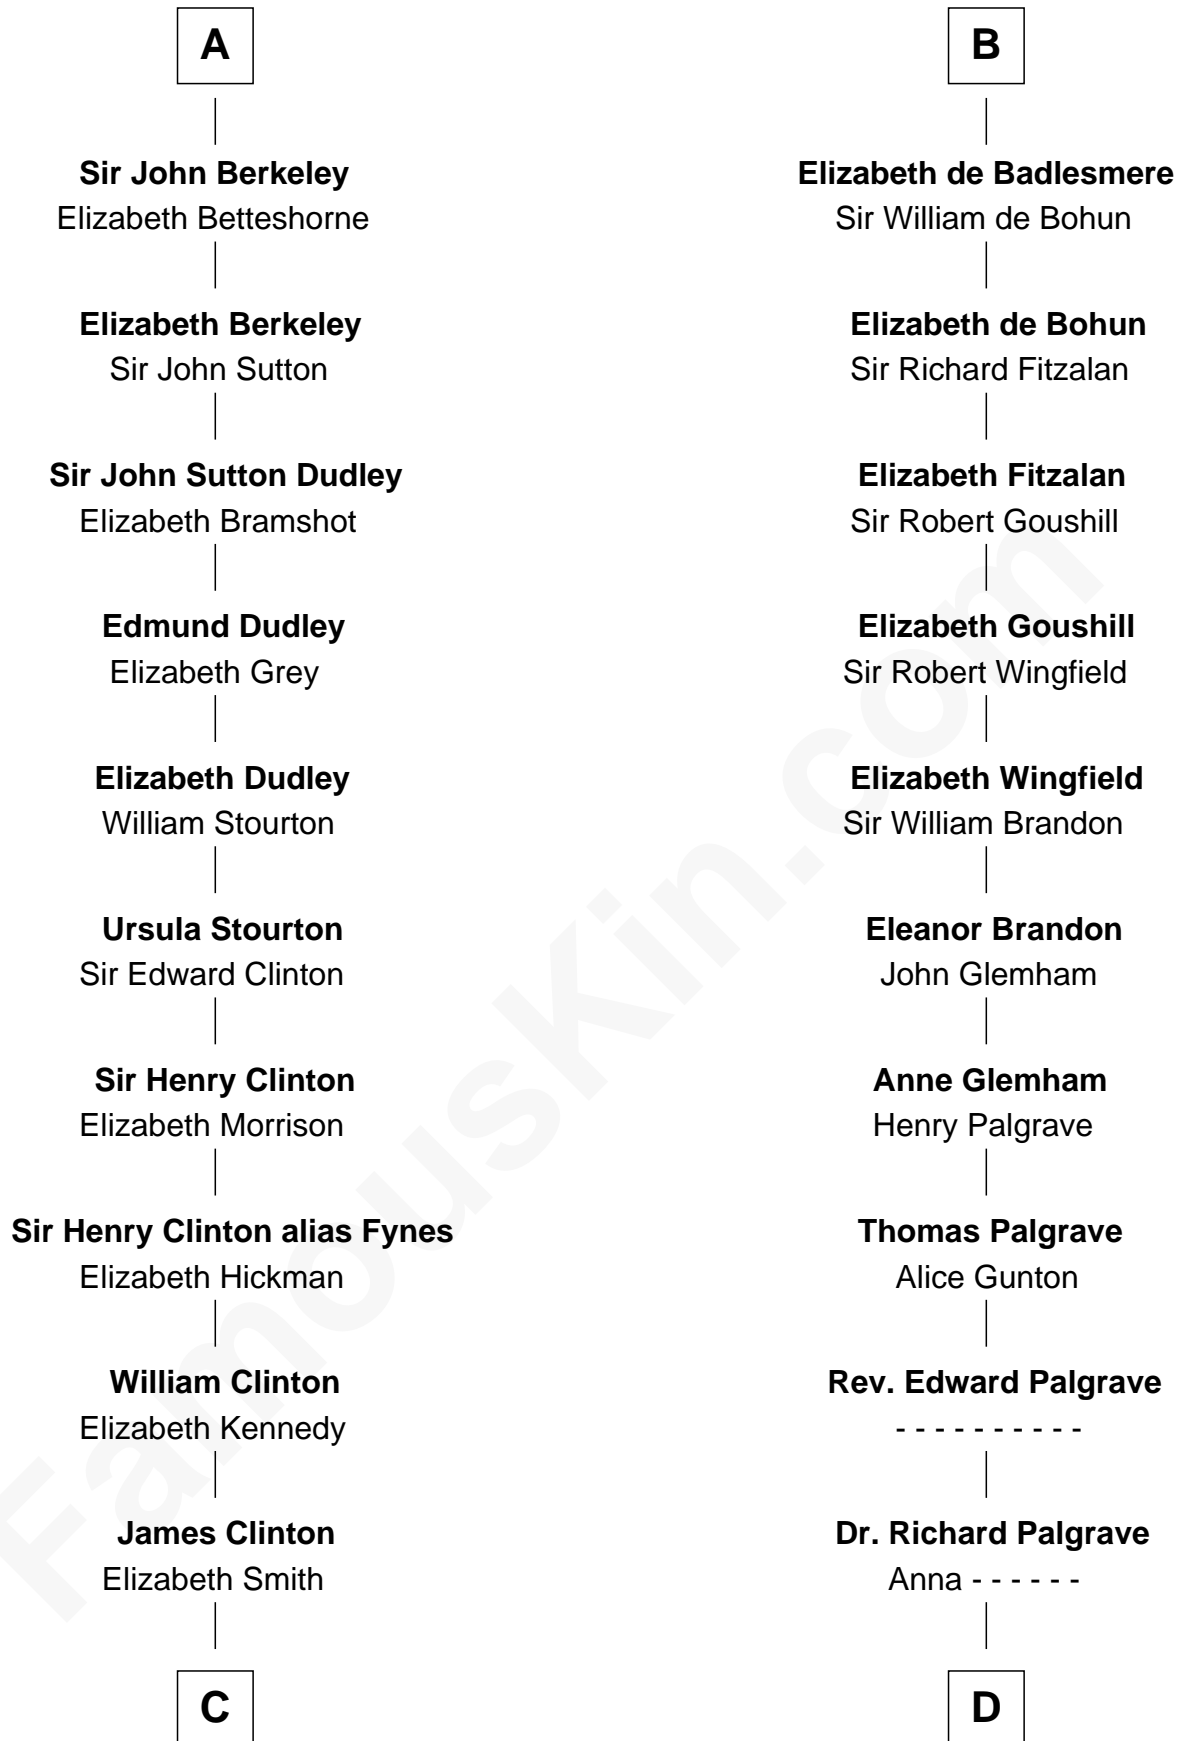

# FamousKin.com Relationship Chart of

**DeWitt Clinton**

*6th Governor of New York*

19th cousin 1 time removed of

**Roger Sherman**

*Signer of the Declaration of Independence*

**Saher I de Quincy**

Maud de St. Liz

**C**

**Charles Clinton**  
Elizabeth Denniston

**Gen. James Clinton**  
Mary DeWitt

**DeWitt Clinton**  
*6th Governor of New York*

**D**

**Mary Palgrave**  
Roger Wellington

**Benjamin Wellington**  
Elizabeth Sweetman

**Mehetable Wellington**  
William Sherman

**Roger Sherman**  
*Signer of Declaration of Independence*

FamousKin.com