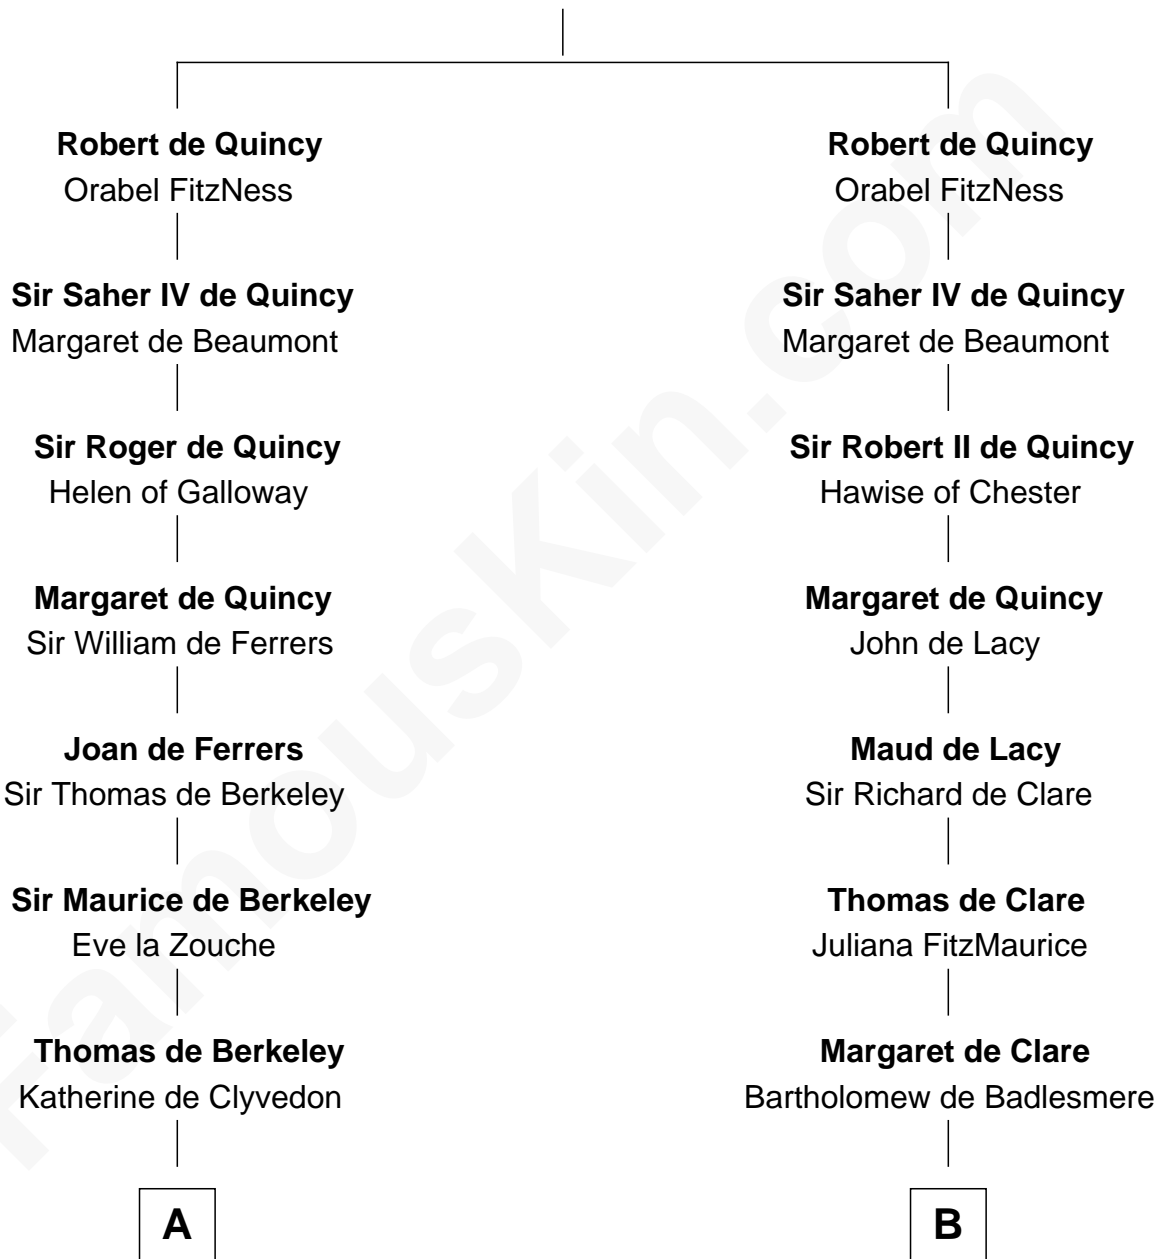

# FamousKin.com Relationship Chart of

**DeWitt Clinton**

*6th Governor of New York*

19th cousin 1 time removed of

**Roger Sherman**

*Signer of the Declaration of Independence*

**Saher I de Quincy**

Maud de St. Liz

**C**

**Charles Clinton**  
Elizabeth Denniston

**Gen. James Clinton**  
Mary DeWitt

**DeWitt Clinton**  
*6th Governor of New York*

**D**

**Mary Palgrave**  
Roger Wellington

**Benjamin Wellington**  
Elizabeth Sweetman

**Mehetable Wellington**  
William Sherman

**Roger Sherman**  
*Signer of Declaration of Independence*

FamousKin.com