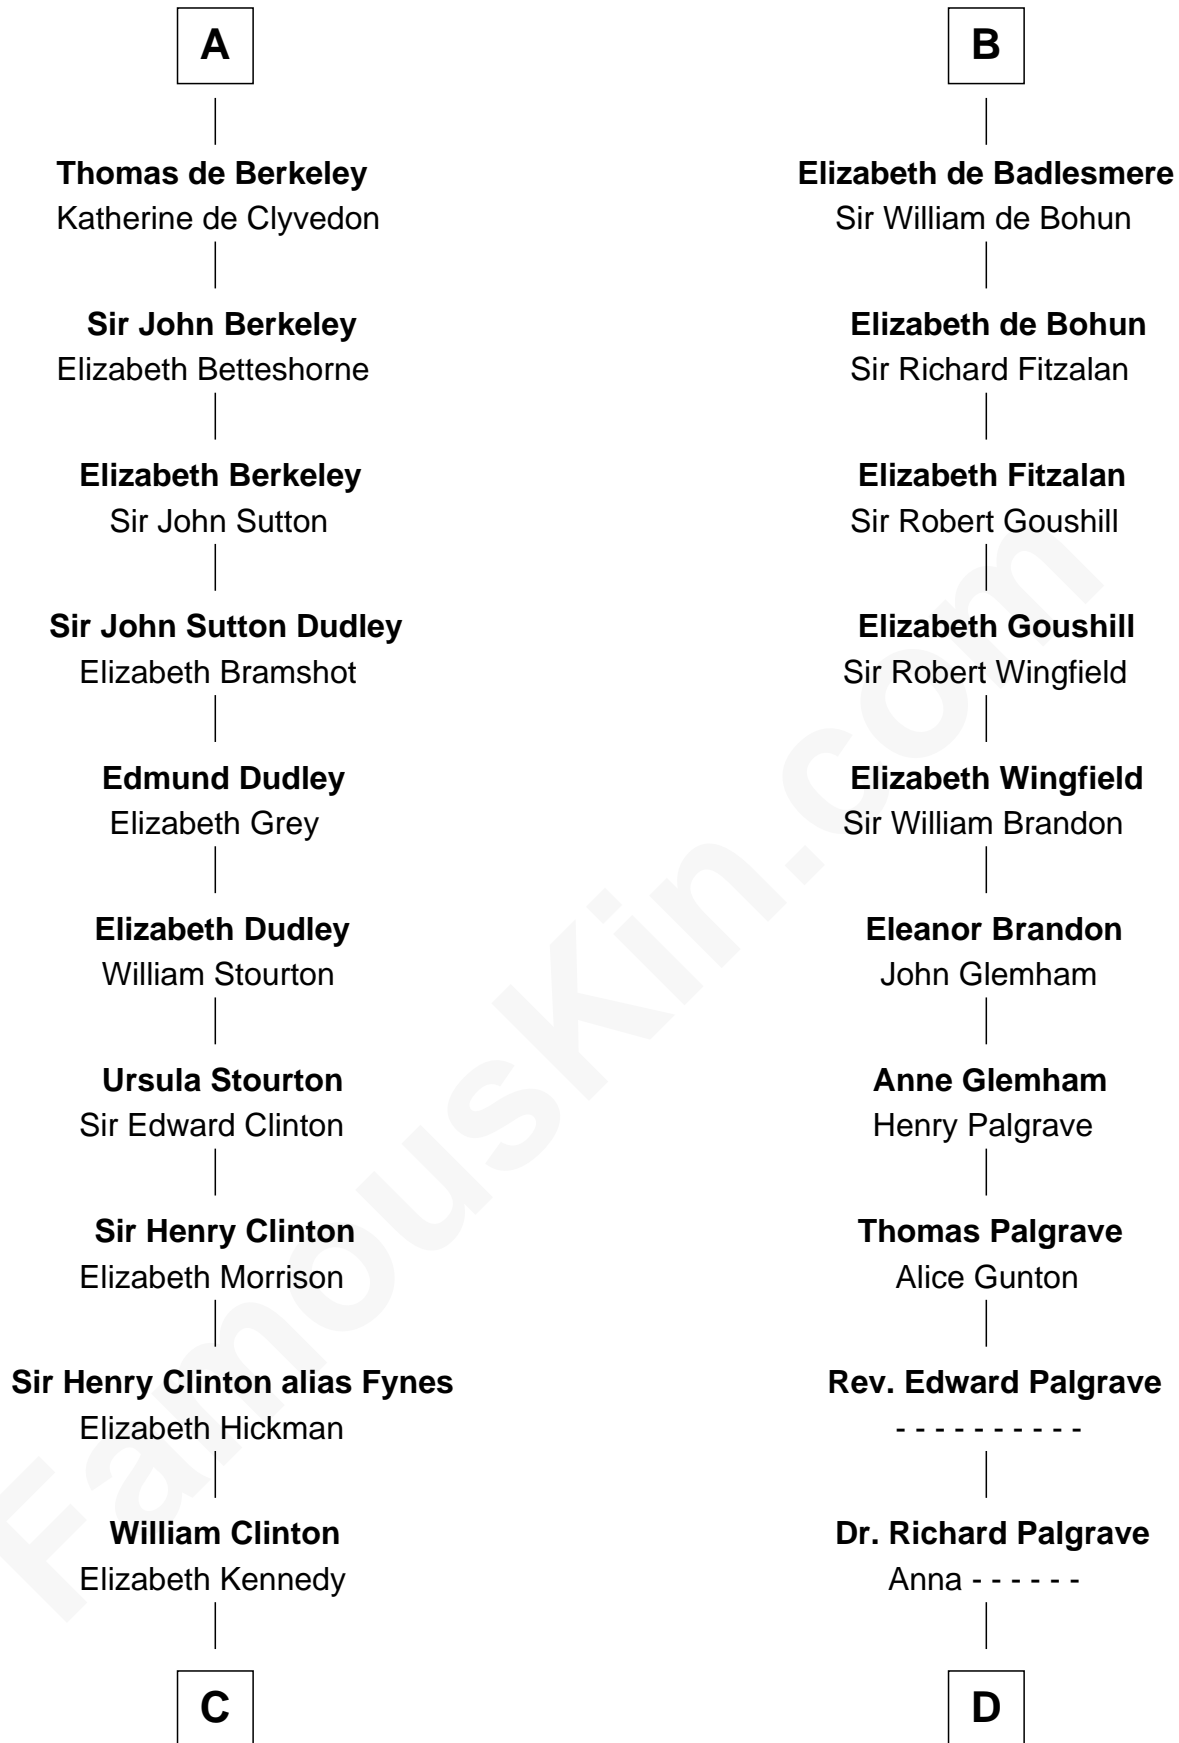

FamousKin.com Relationship Chart of

DeWitt Clinton

6th Governor of New York

20th cousin of

Roger Sherman

Signer of the Declaration of Independence

Ralph de Gael

C

James Clinton
Elizabeth Smith

Charles Clinton
Elizabeth Denniston

Gen. James Clinton
Mary DeWitt

DeWitt Clinton
6th Governor of New York

D

Mary Palgrave
Roger Wellington

Benjamin Wellington
Elizabeth Sweetman

Mehetable Wellington
William Sherman

Roger Sherman
Signer of Declaration of Independence