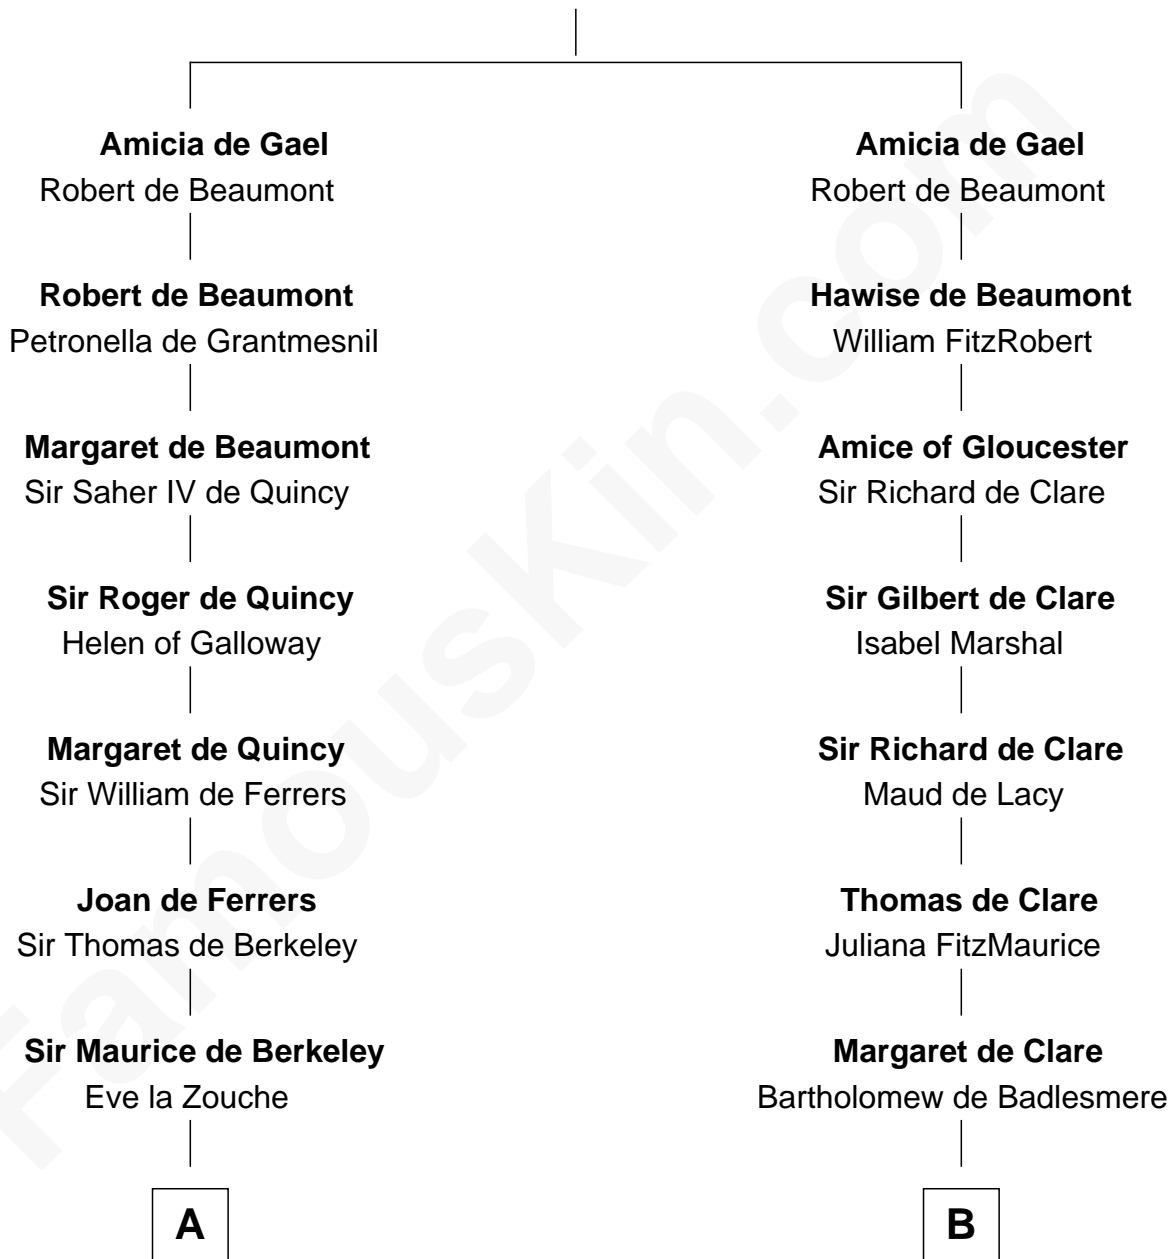

FamousKin.com Relationship Chart of

DeWitt Clinton

6th Governor of New York

20th cousin of

Roger Sherman

Signer of the Declaration of Independence

Ralph de Gael

C

James Clinton
Elizabeth Smith

Charles Clinton
Elizabeth Denniston

Gen. James Clinton
Mary DeWitt

DeWitt Clinton
6th Governor of New York

D

Mary Palgrave
Roger Wellington

Benjamin Wellington
Elizabeth Sweetman

Mehetable Wellington
William Sherman

Roger Sherman
Signer of Declaration of Independence