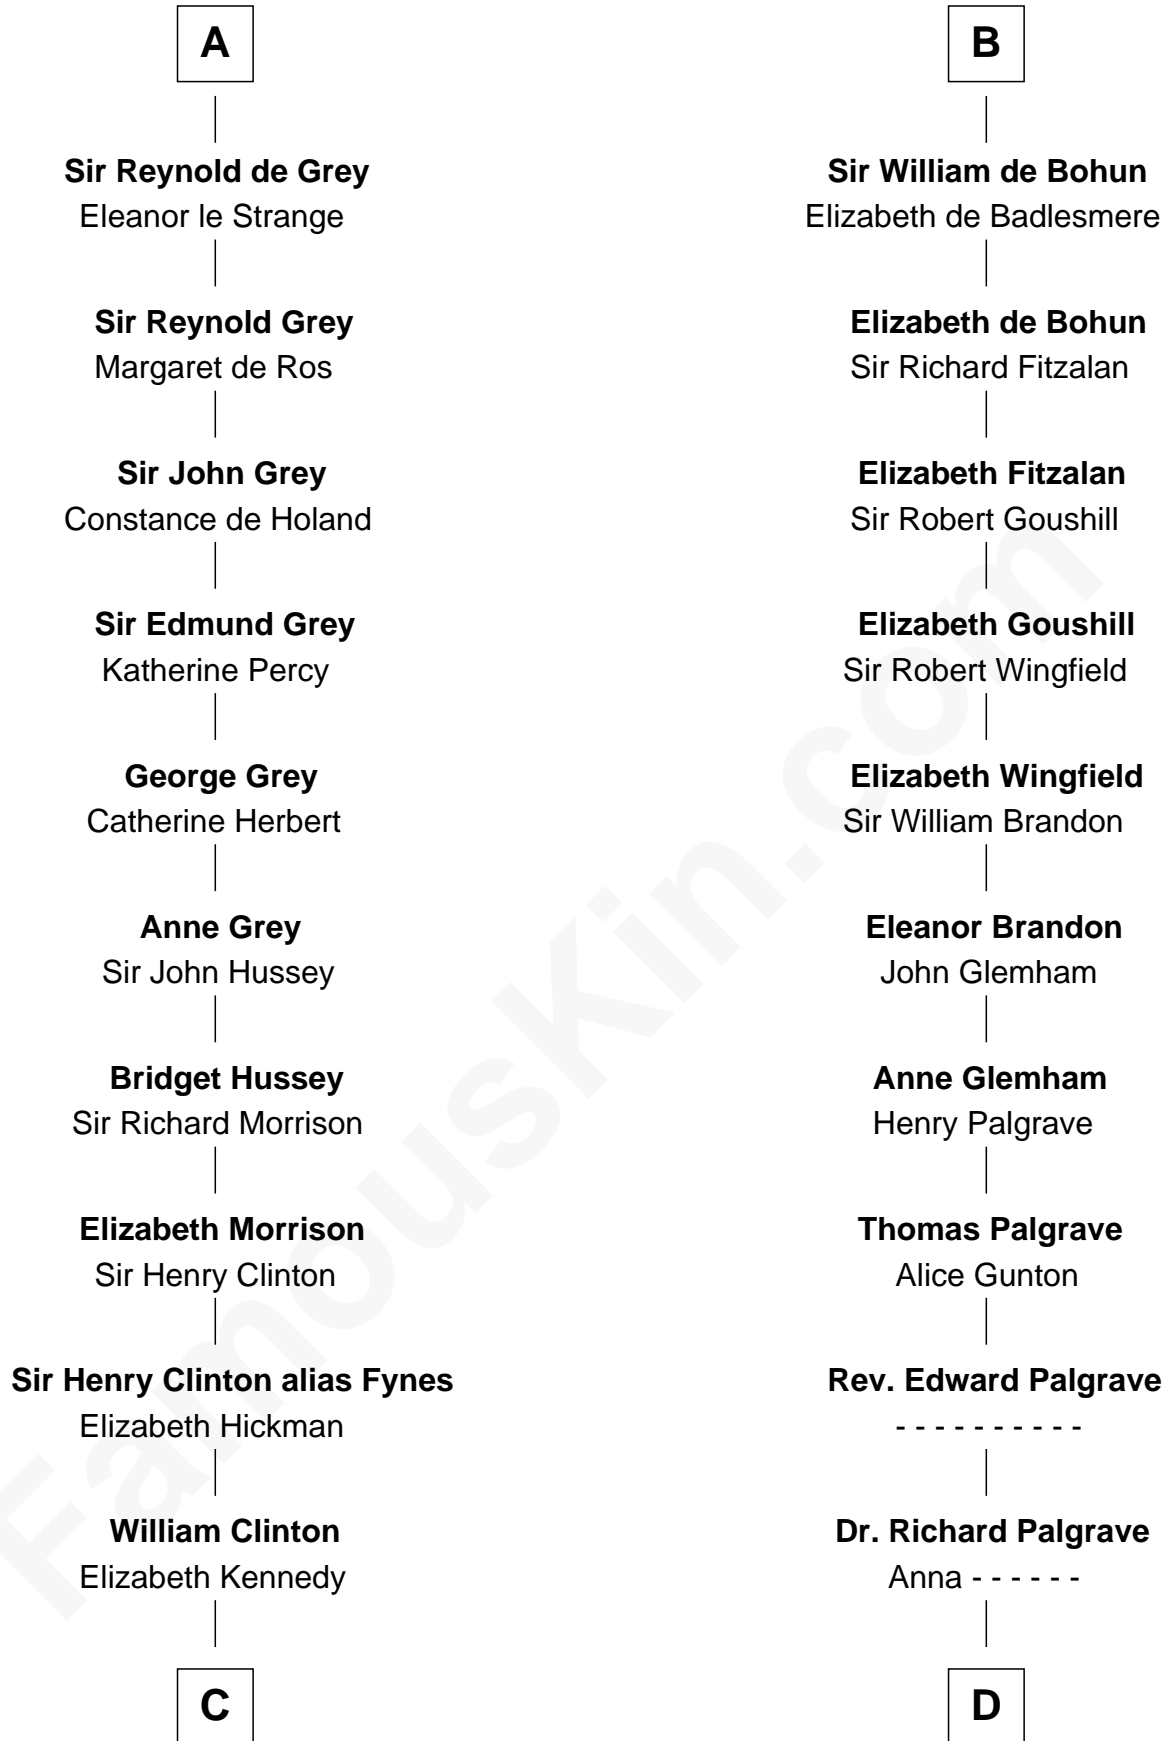

FamousKin.com Relationship Chart of

DeWitt Clinton

6th Governor of New York

20th cousin of

Roger Sherman

Signer of the Declaration of Independence

Miles of Gloucester
Sibyl de Neufmarche

Margaret of Hereford
Humphrey III de Bohun

Humphrey IV de Bohun
Margaret of Scotland

Henry de Bohun
Maud de Mandeville

Sir Humphrey de Bohun
Maud of Eu

Eleanor de Bohun
Sir John de Verdun

Maud de Verdun
Sir John de Grey

Sir Roger de Grey
Elizabeth de Hastings

A

Margaret of Hereford
Humphrey III de Bohun

Humphrey IV de Bohun
Margaret of Scotland

Henry de Bohun
Maud de Mandeville

Sir Humphrey de Bohun
Maud of Eu

Sir Humphrey de Bohun
Eleanor de Braiose

Humphrey de Bohun
Maud de Fiennes

Humphrey de Bohun
Elizabeth Plantagenet

B

C

James Clinton
Elizabeth Smith

Charles Clinton
Elizabeth Denniston

Gen. James Clinton
Mary DeWitt

DeWitt Clinton
6th Governor of New York

D