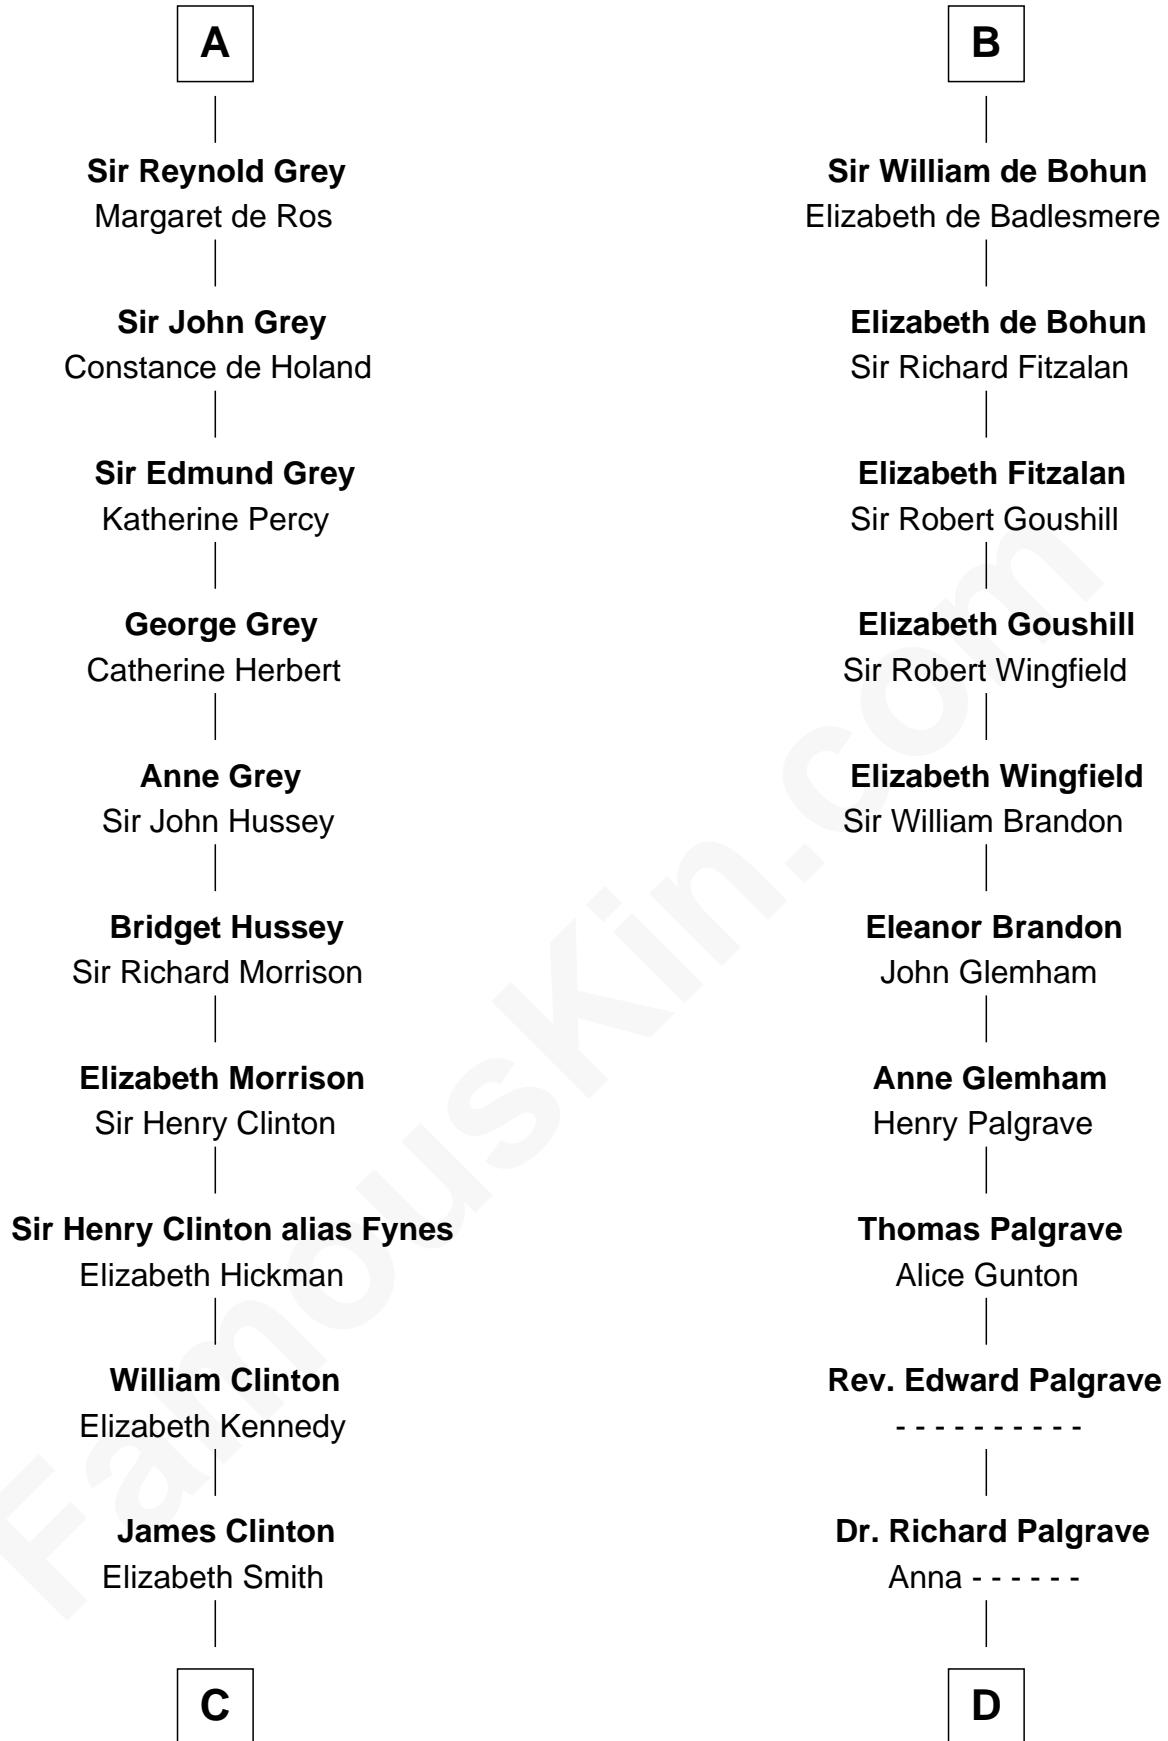

FamousKin.com Relationship Chart of

DeWitt Clinton

6th Governor of New York

19th cousin 1 time removed of

Roger Sherman

Signer of the Declaration of Independence

David I, King of Scotland
Maud of Northumberland

C

Charles Clinton
Elizabeth Denniston

Gen. James Clinton
Mary DeWitt

DeWitt Clinton
6th Governor of New York

D

Mary Palgrave
Roger Wellington

Benjamin Wellington
Elizabeth Sweetman

Mehetable Wellington
William Sherman