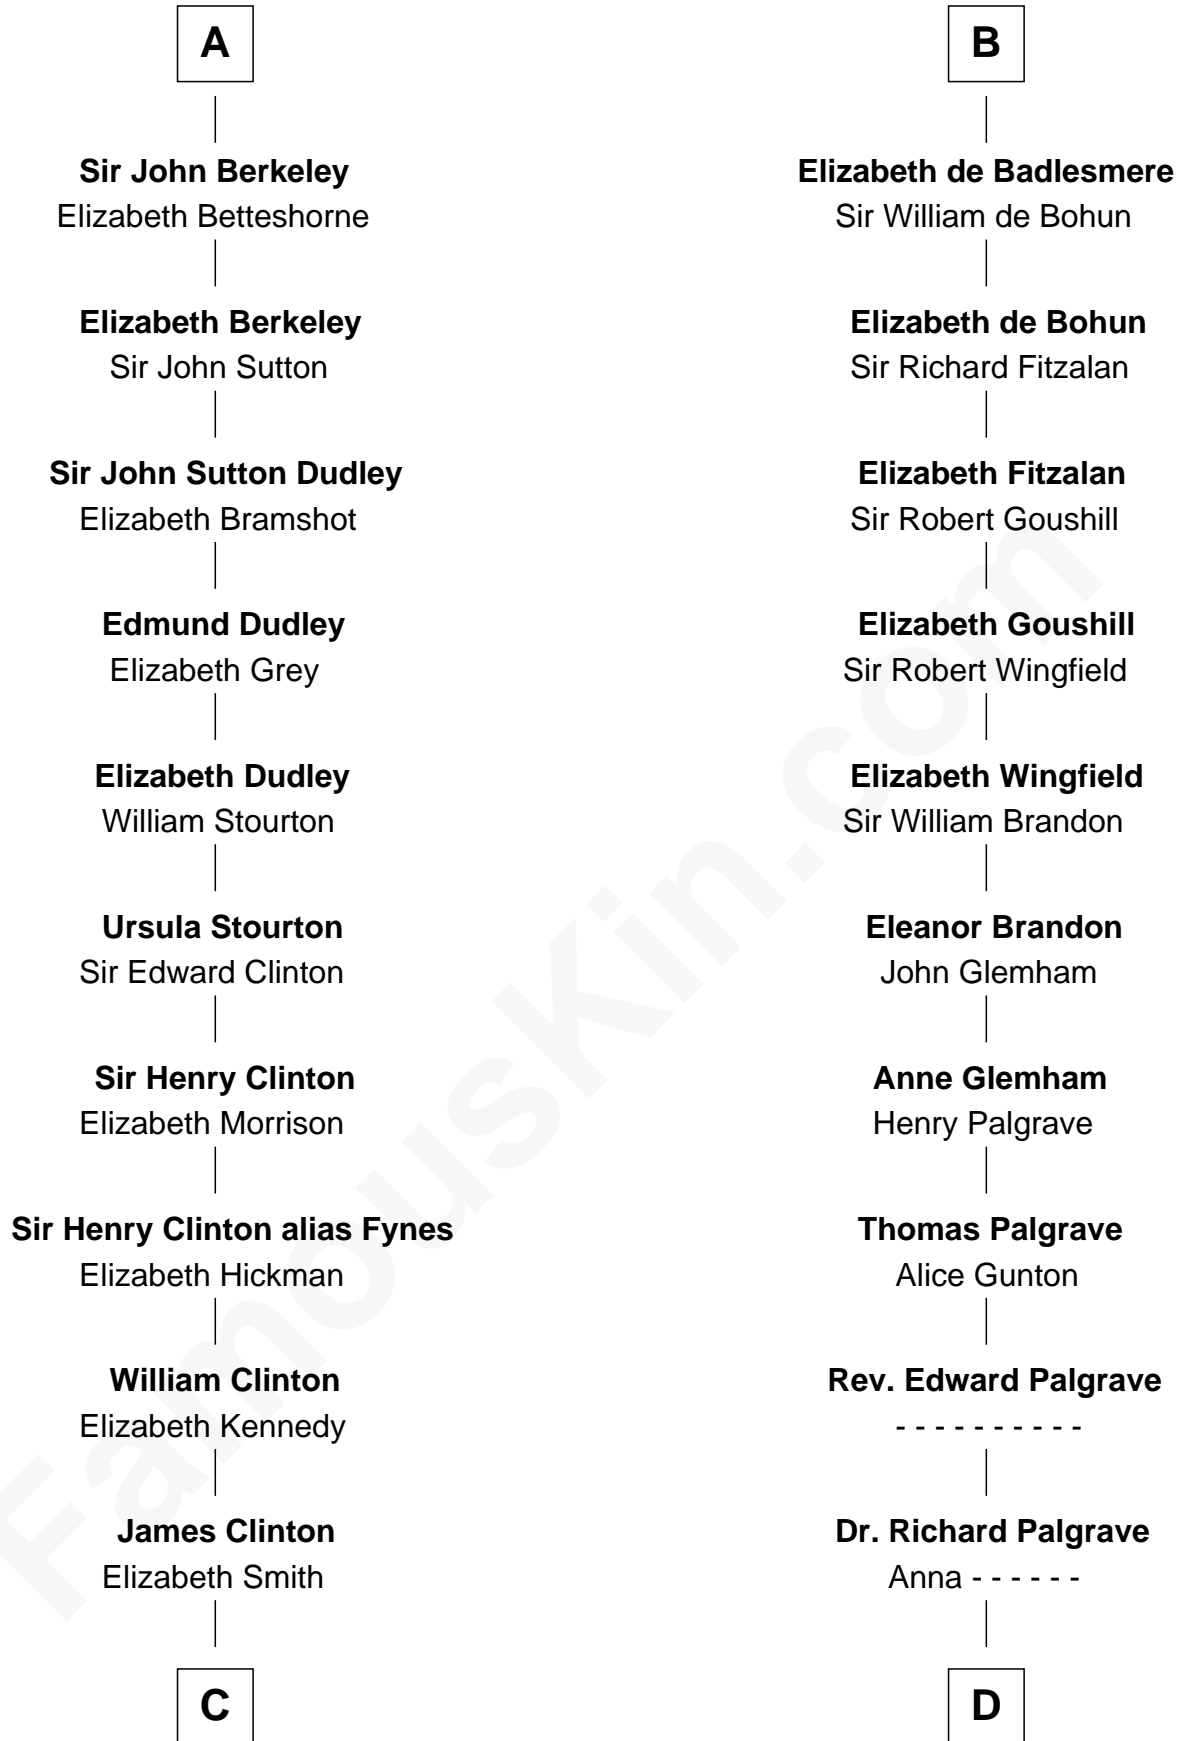

# FamousKin.com Relationship Chart of

**DeWitt Clinton**

*6th Governor of New York*

19th cousin 1 time removed of

**Roger Sherman**

*Signer of the Declaration of Independence*

**Hugh de Grantmesnil**

**C**

**Charles Clinton**  
Elizabeth Denniston

**Gen. James Clinton**  
Mary DeWitt

**DeWitt Clinton**  
*6th Governor of New York*

**D**

**Mary Palgrave**  
Roger Wellington

**Benjamin Wellington**  
Elizabeth Sweetman

**Mehetable Wellington**  
William Sherman

**Roger Sherman**  
*Signer of Declaration of Independence*