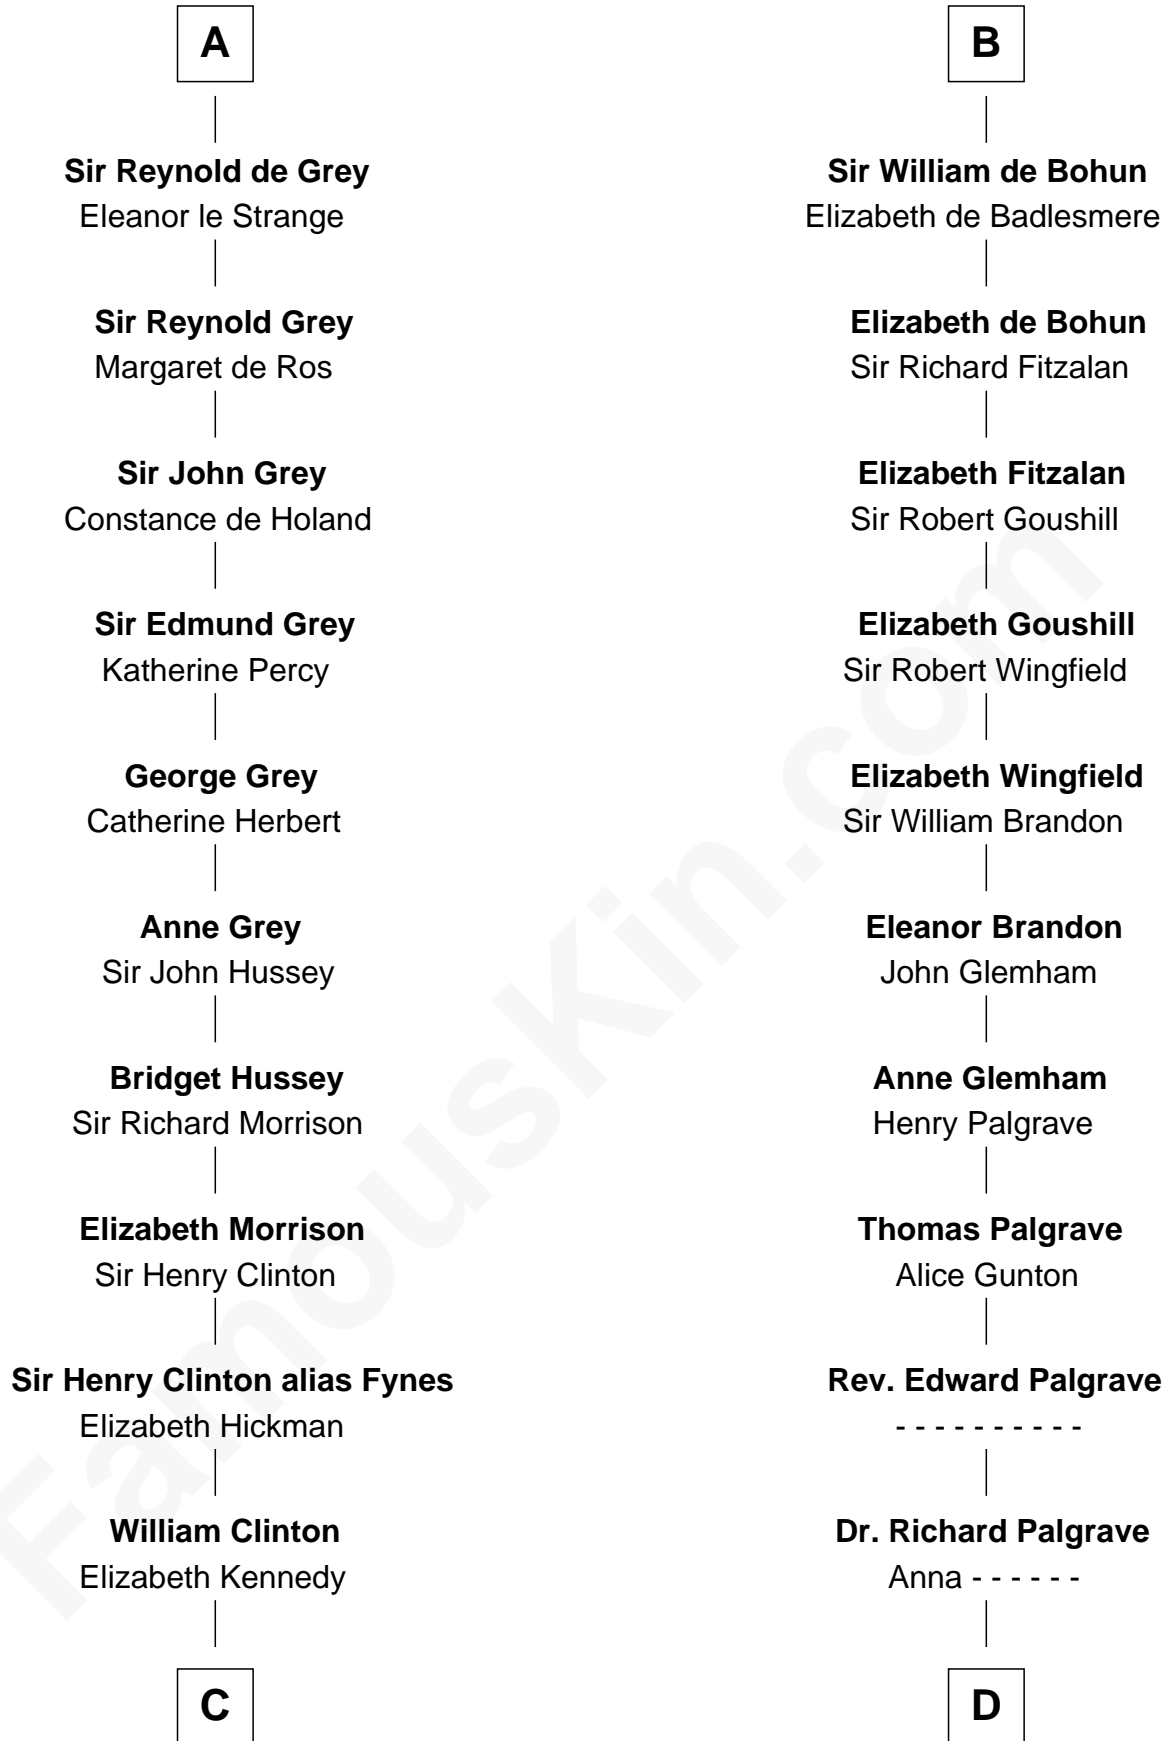

FamousKin.com Relationship Chart of

DeWitt Clinton

6th Governor of New York

20th cousin of

Roger Sherman

Signer of the Declaration of Independence

C

James Clinton
Elizabeth Smith

Charles Clinton
Elizabeth Denniston

Gen. James Clinton
Mary DeWitt

DeWitt Clinton
6th Governor of New York

D

Mary Palgrave
Roger Wellington

Benjamin Wellington
Elizabeth Sweetman

Mehetable Wellington
William Sherman