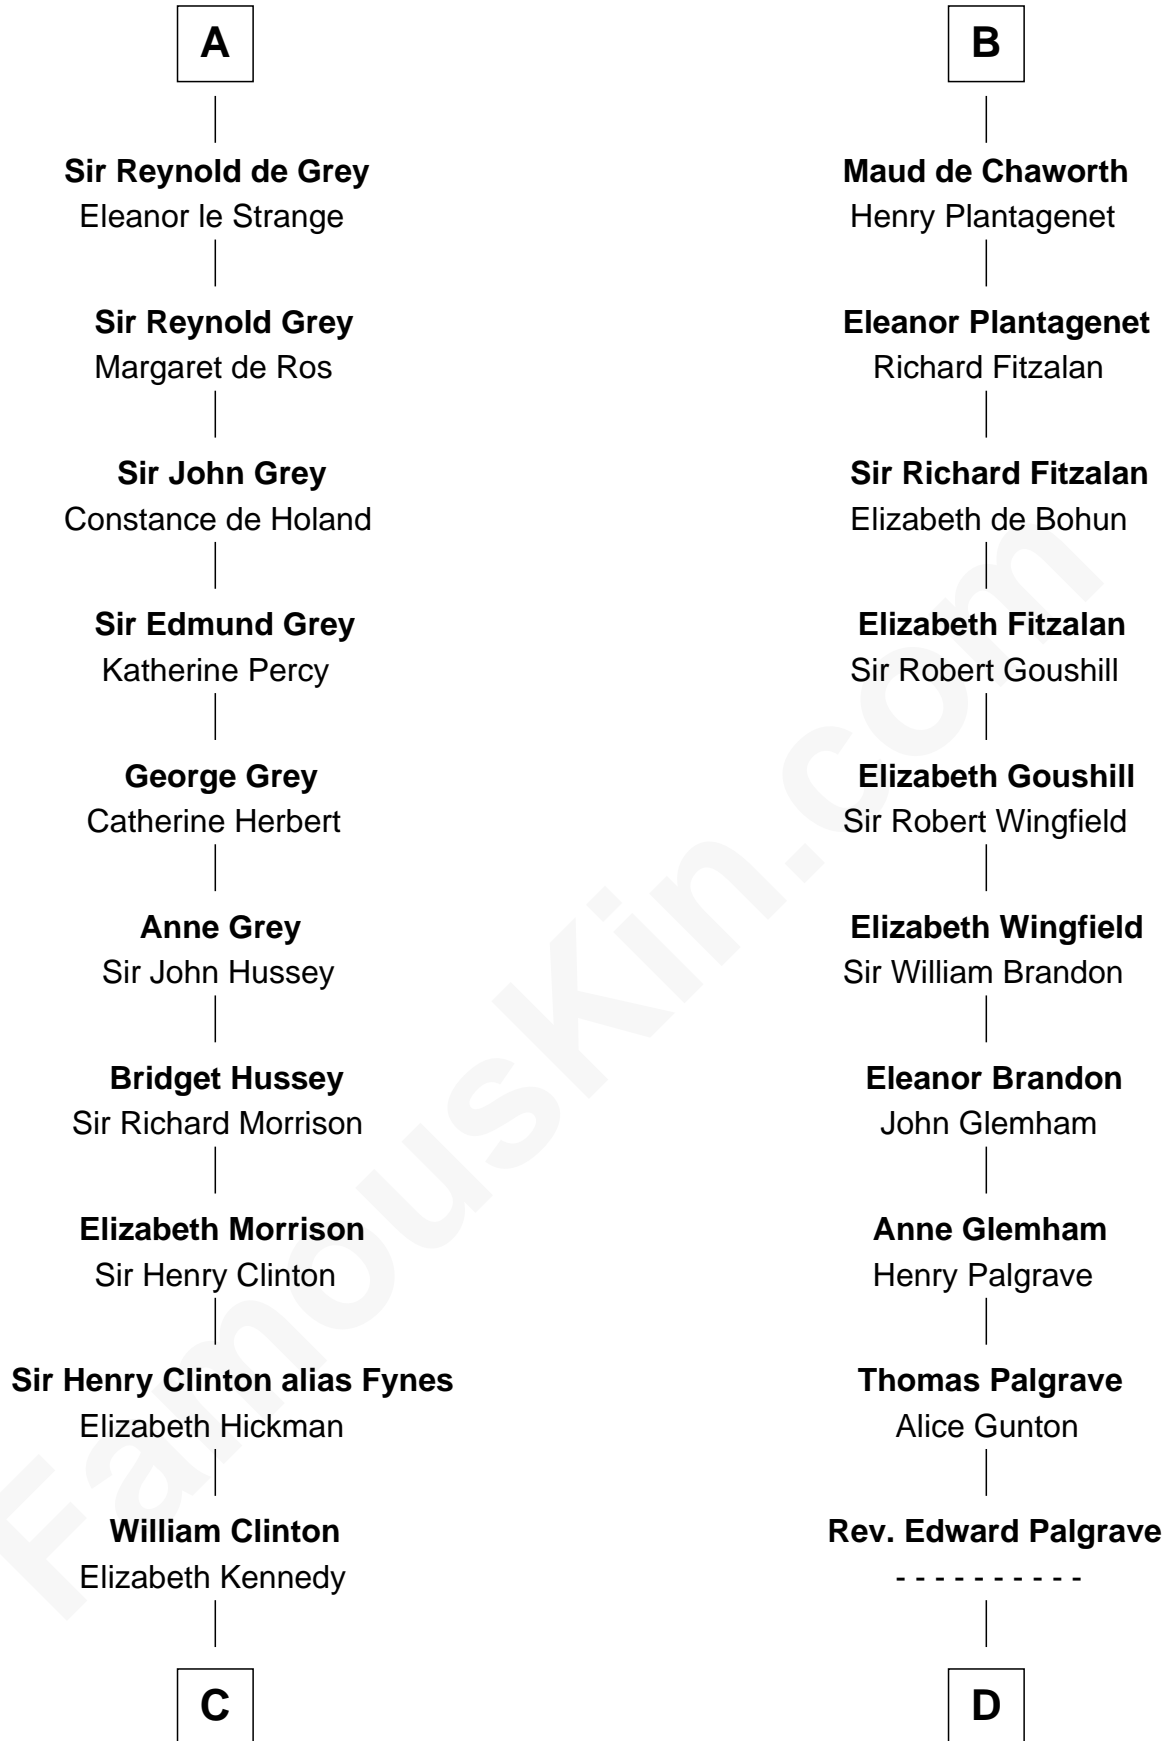

# FamousKin.com Relationship Chart of

**DeWitt Clinton**

*6th Governor of New York*

20th cousin 1 time removed of

**Roger Sherman**

*Signer of the Declaration of Independence*

**C**

**James Clinton**  
Elizabeth Smith

**Charles Clinton**  
Elizabeth Denniston

**Gen. James Clinton**  
Mary DeWitt

**DeWitt Clinton**  
*6th Governor of New York*

**D**

**Dr. Richard Palgrave**  
Anna - - - - -

**Mary Palgrave**  
Roger Wellington