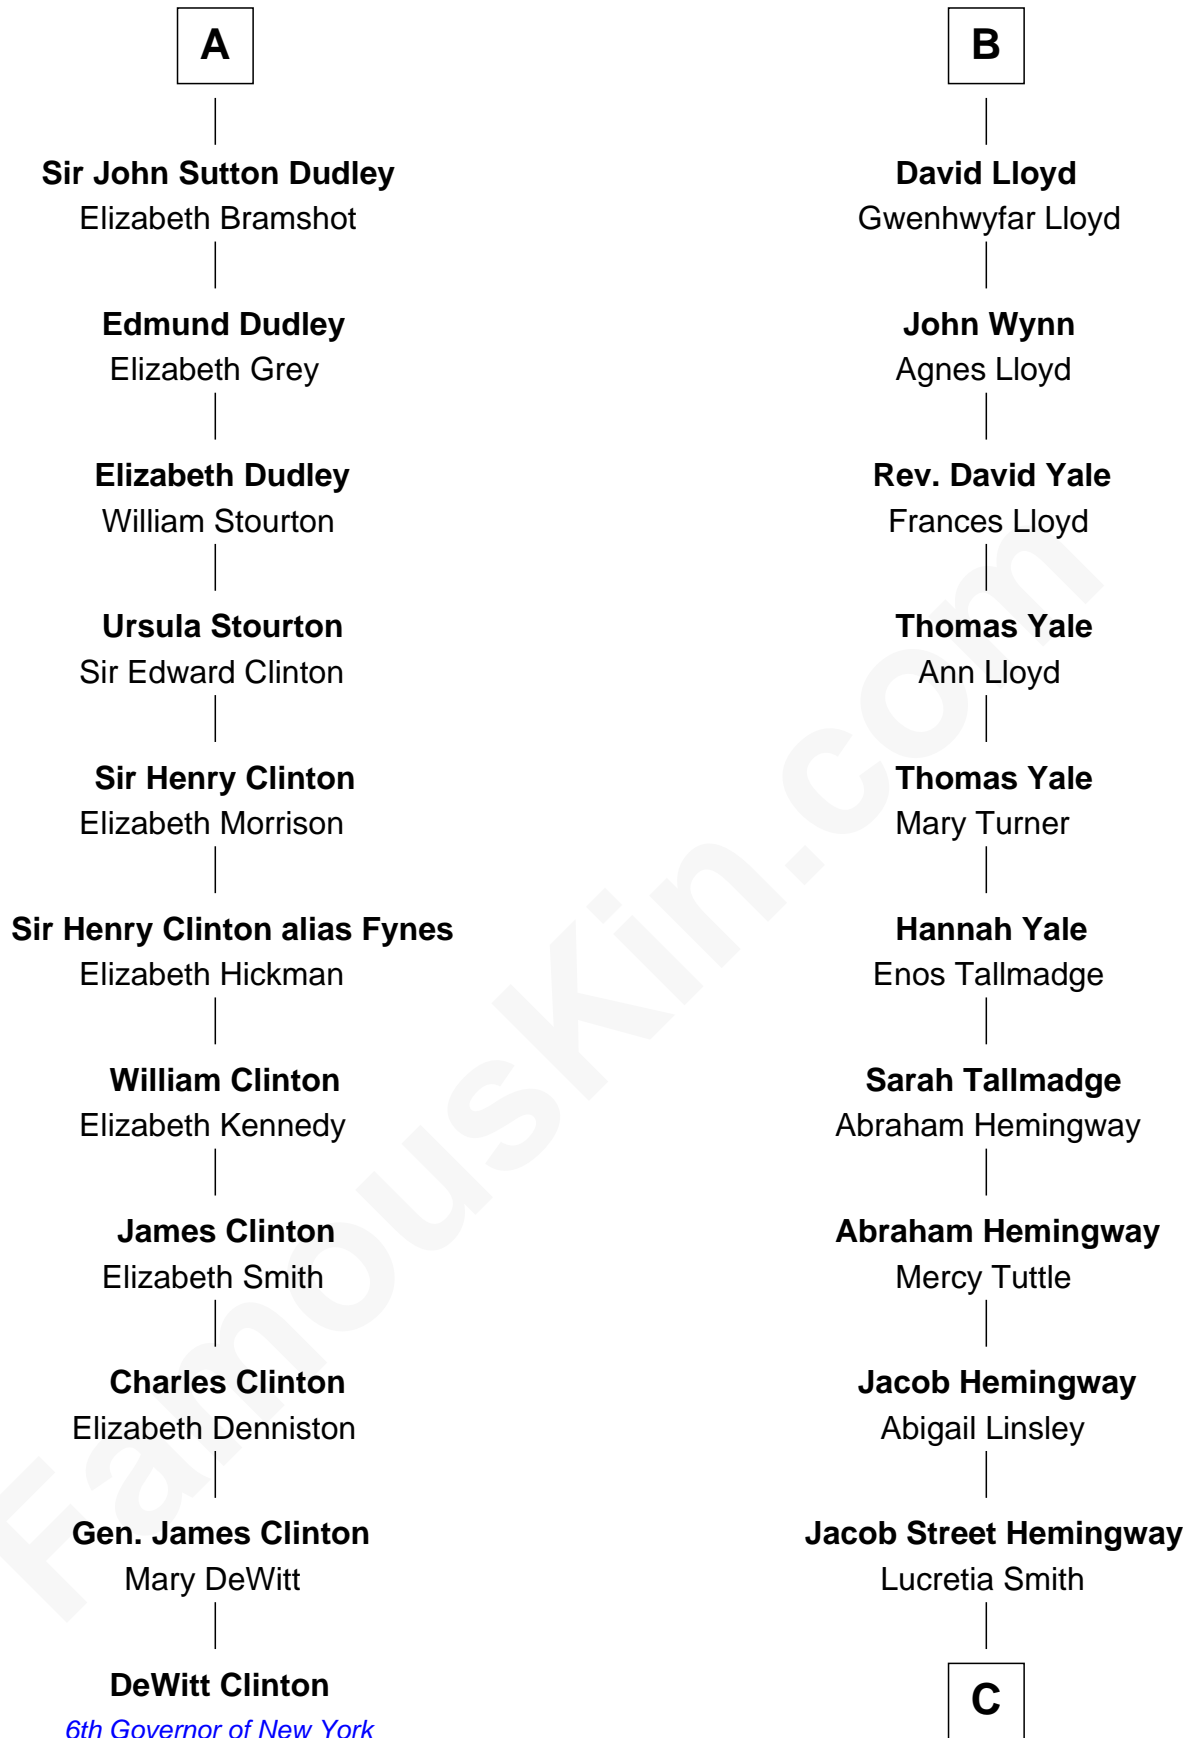

# FamousKin.com Relationship Chart of

**DeWitt Clinton**

*6th Governor of New York*

17th cousin 3 times removed of

**Ernest Hemingway**

*Author of The Sun Also Rises*

**C**

**Allen Hemingway**  
Harriet Louisa Tyler

**Anson Tyler Hemingway**  
Adelaide Edmonds

**Clarence Edmonds Hemingway**  
Grace H. Hall

**Ernest Hemingway**  
*Author of [The Sun Also Rises](#)*

FamousKin.com