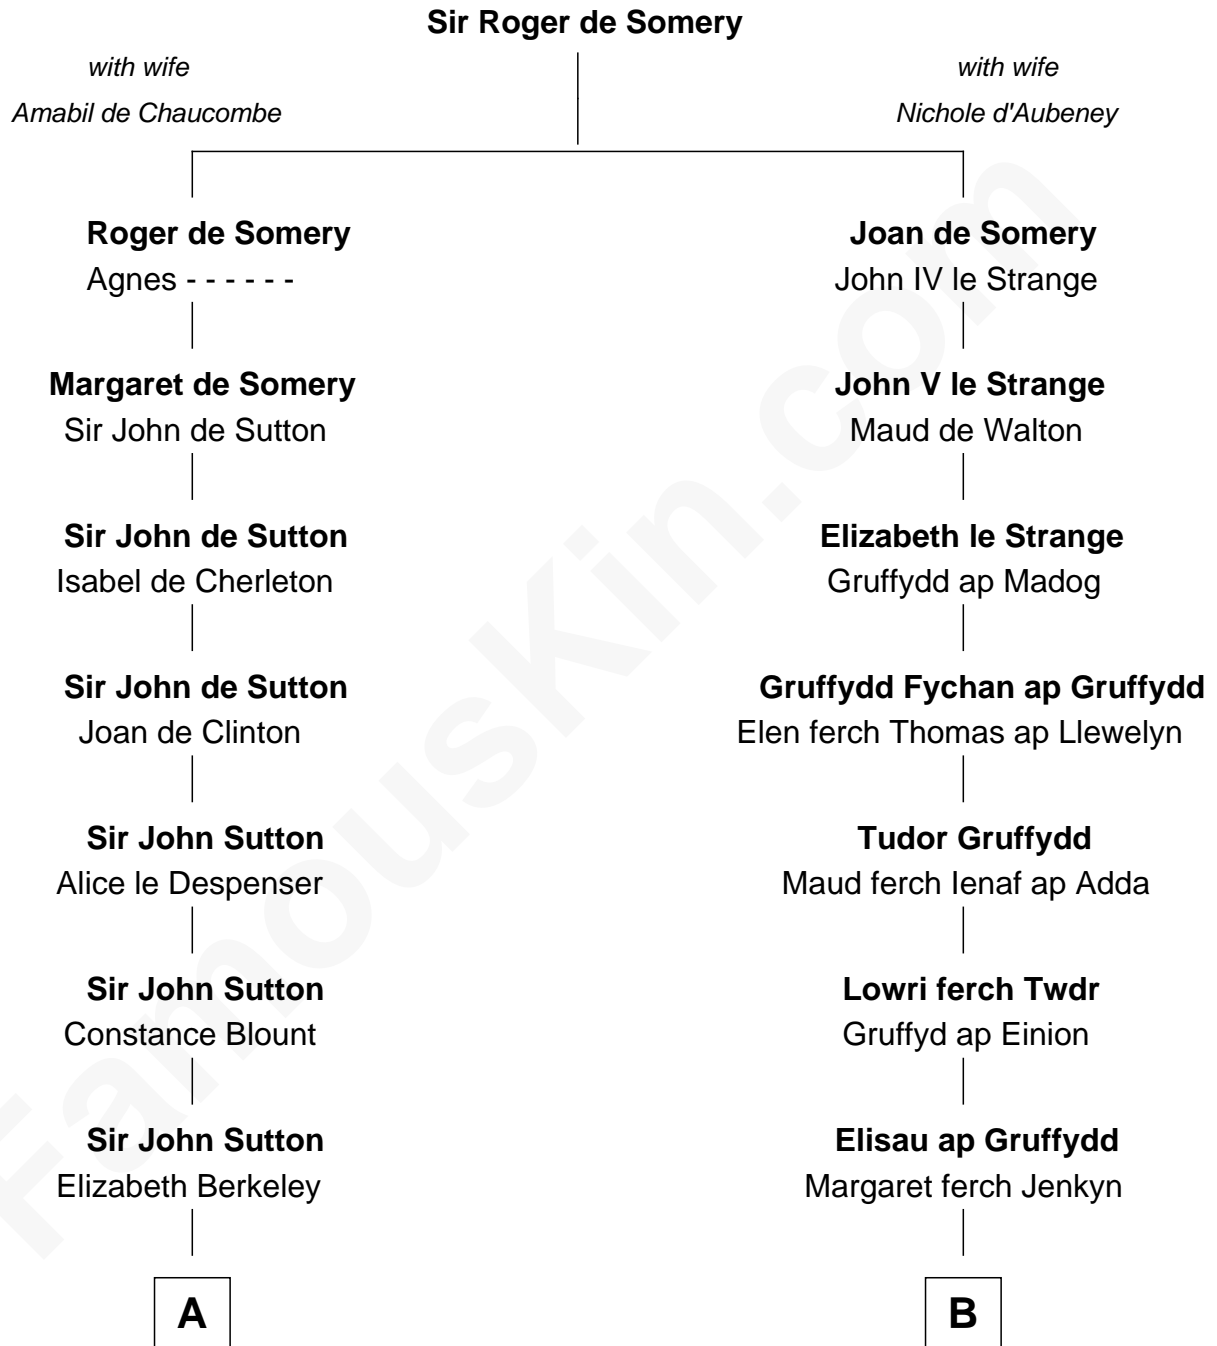

# FamousKin.com Relationship Chart of

**DeWitt Clinton**

*6th Governor of New York*

17th cousin 3 times removed of

**Ernest Hemingway**

*Author of The Sun Also Rises*

**C**

**Allen Hemingway**  
Harriet Louisa Tyler

**Anson Tyler Hemingway**  
Adelaide Edmonds

**Clarence Edmonds Hemingway**  
Grace H. Hall

**Ernest Hemingway**  
*Author of [The Sun Also Rises](#)*

FamousKin.com