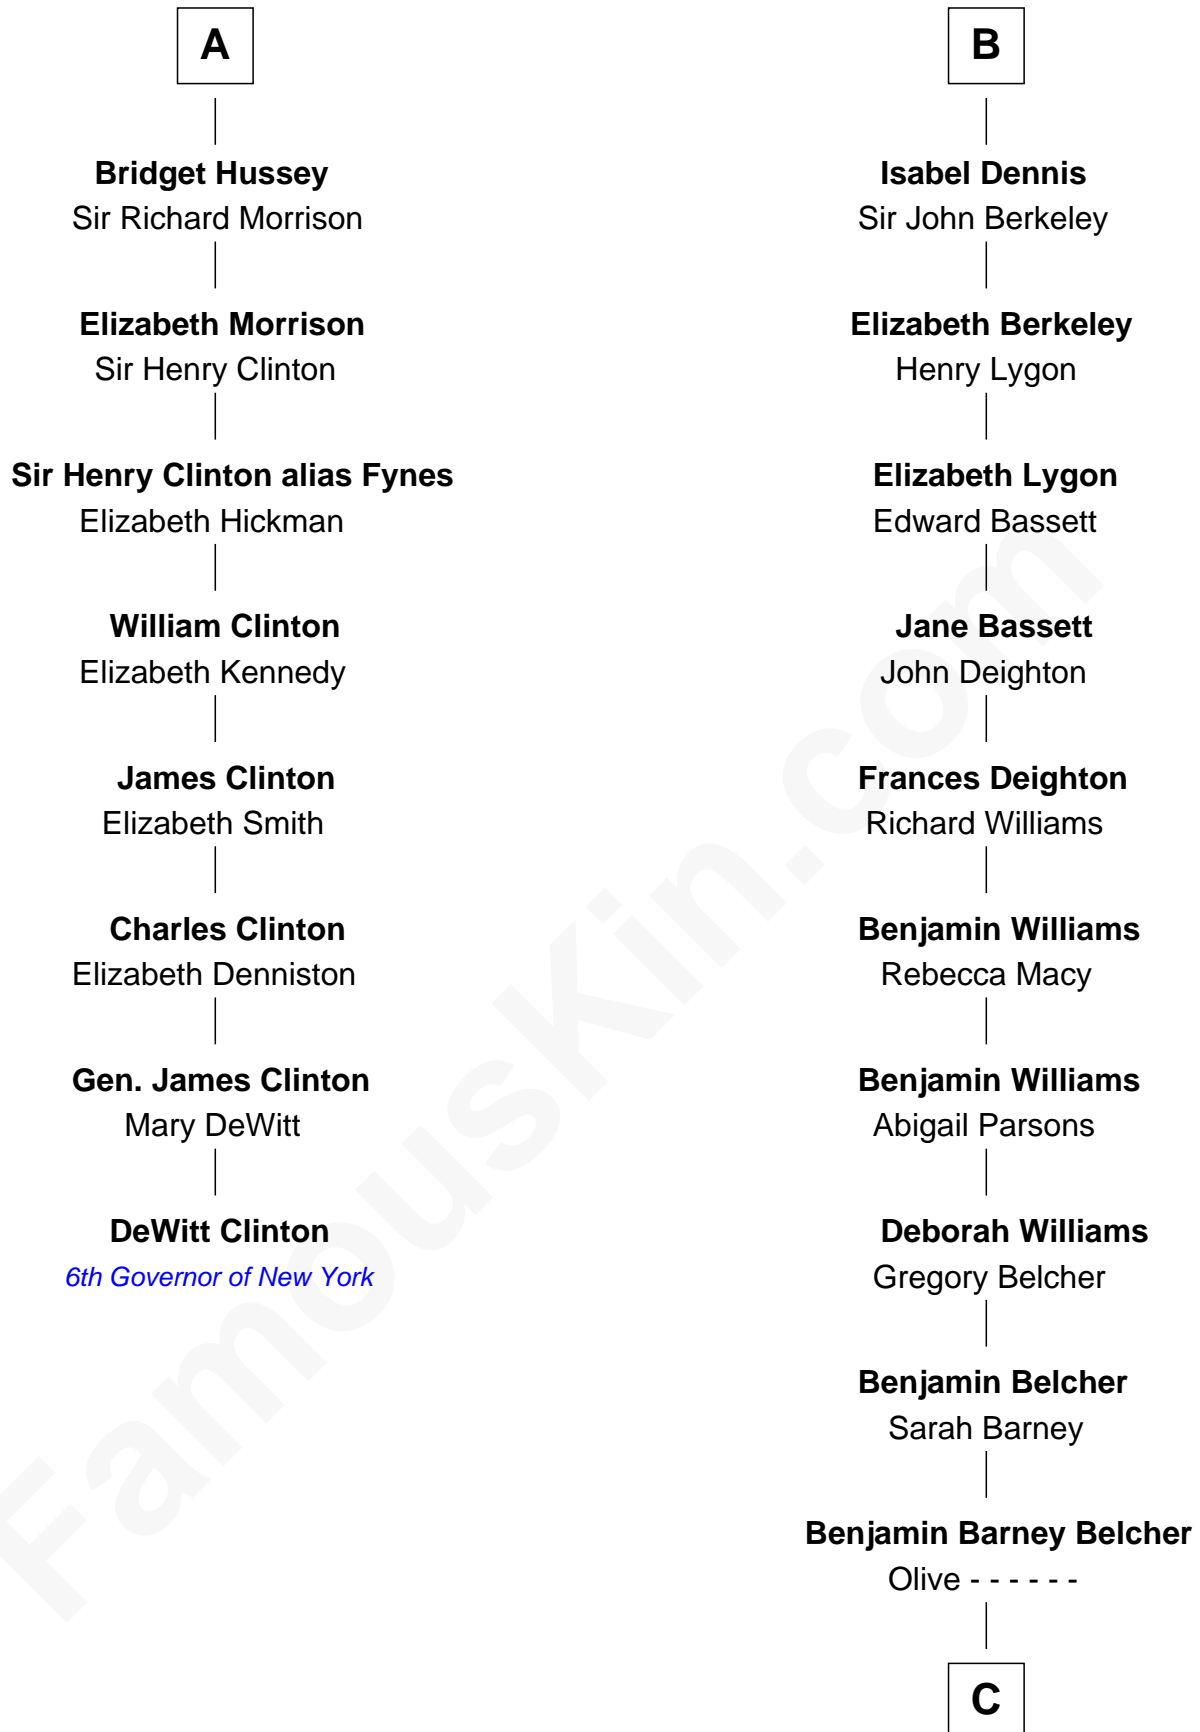

FamousKin.com

Relationship Chart of

DeWitt Clinton

6th Governor of New York

14th cousin 5 times removed of

General Douglas MacArthur

U.S. Army - World War II

C

Aurelia Belcher
Arthur MacArthur

Gen. Arthur MacArthur
Mary Pinckney Hardy

General Douglas MacArthur
U.S. Army - World War II

FamousKin.com