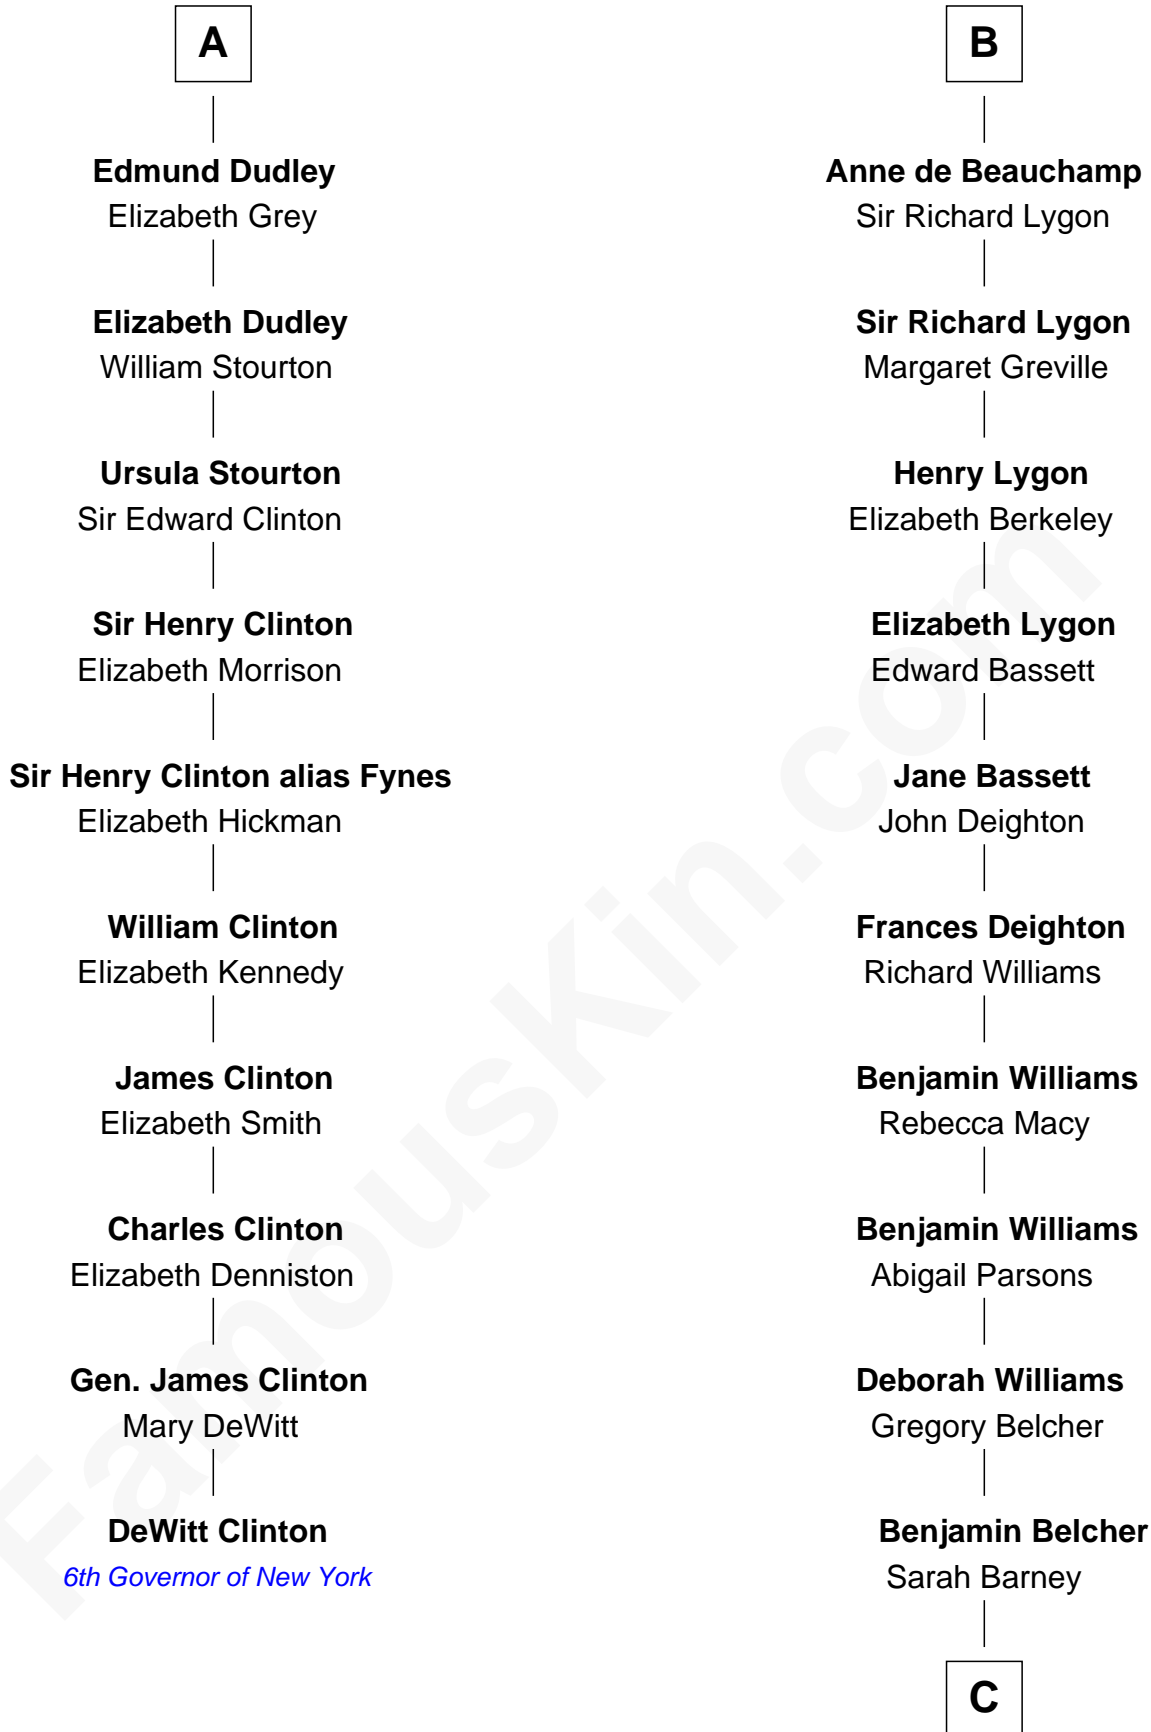

FamousKin.com

Relationship Chart of

DeWitt Clinton

6th Governor of New York

16th cousin 4 times removed of

General Douglas MacArthur

U.S. Army - World War II

Sir Hugh le Despencer

Hugh le Despencer

Eleanor de Clare

Sir Edward le Despencer

Anne de Ferrers

Edward Despencer

Elizabeth Burghersh

Margaret Despencer

Robert de Ferrers

Sir Edmund Ferrers

Ellen Roche

Margaret Ferrers

John de Beauchamp

Sir Richard de Beauchamp

Elizabeth Stafford

B

C