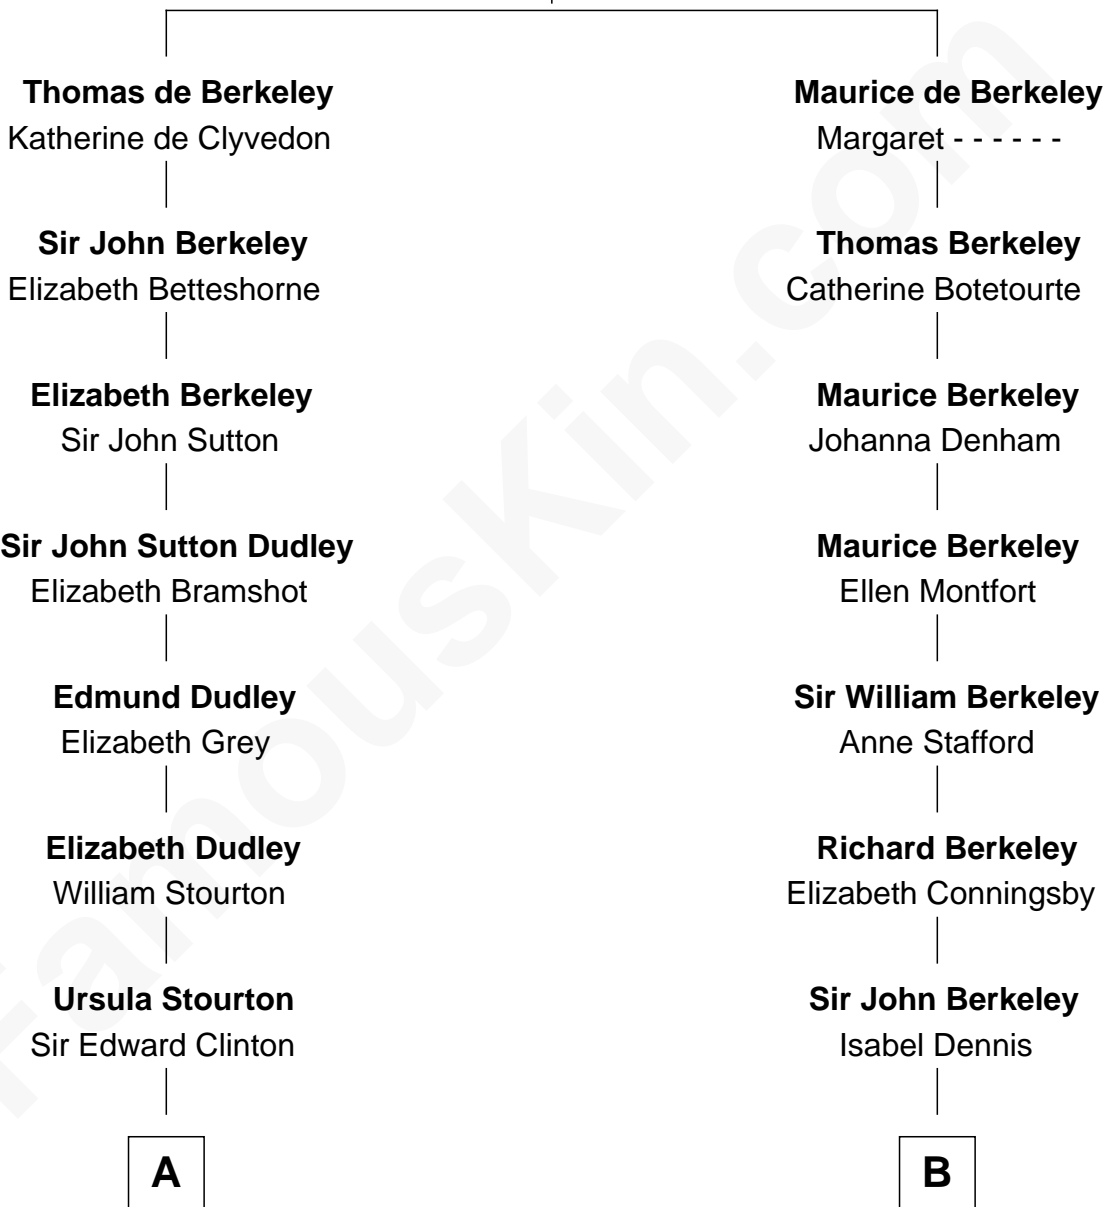

FamousKin.com

Relationship Chart of

DeWitt Clinton

6th Governor of New York

13th cousin 5 times removed of

General Douglas MacArthur

U.S. Army - World War II

Sir Maurice de Berkeley

Eve la Zouche

C

Gen. Arthur MacArthur

Mary Pinckney Hardy

General Douglas MacArthur

U.S. Army - World War II

FamousKin.com