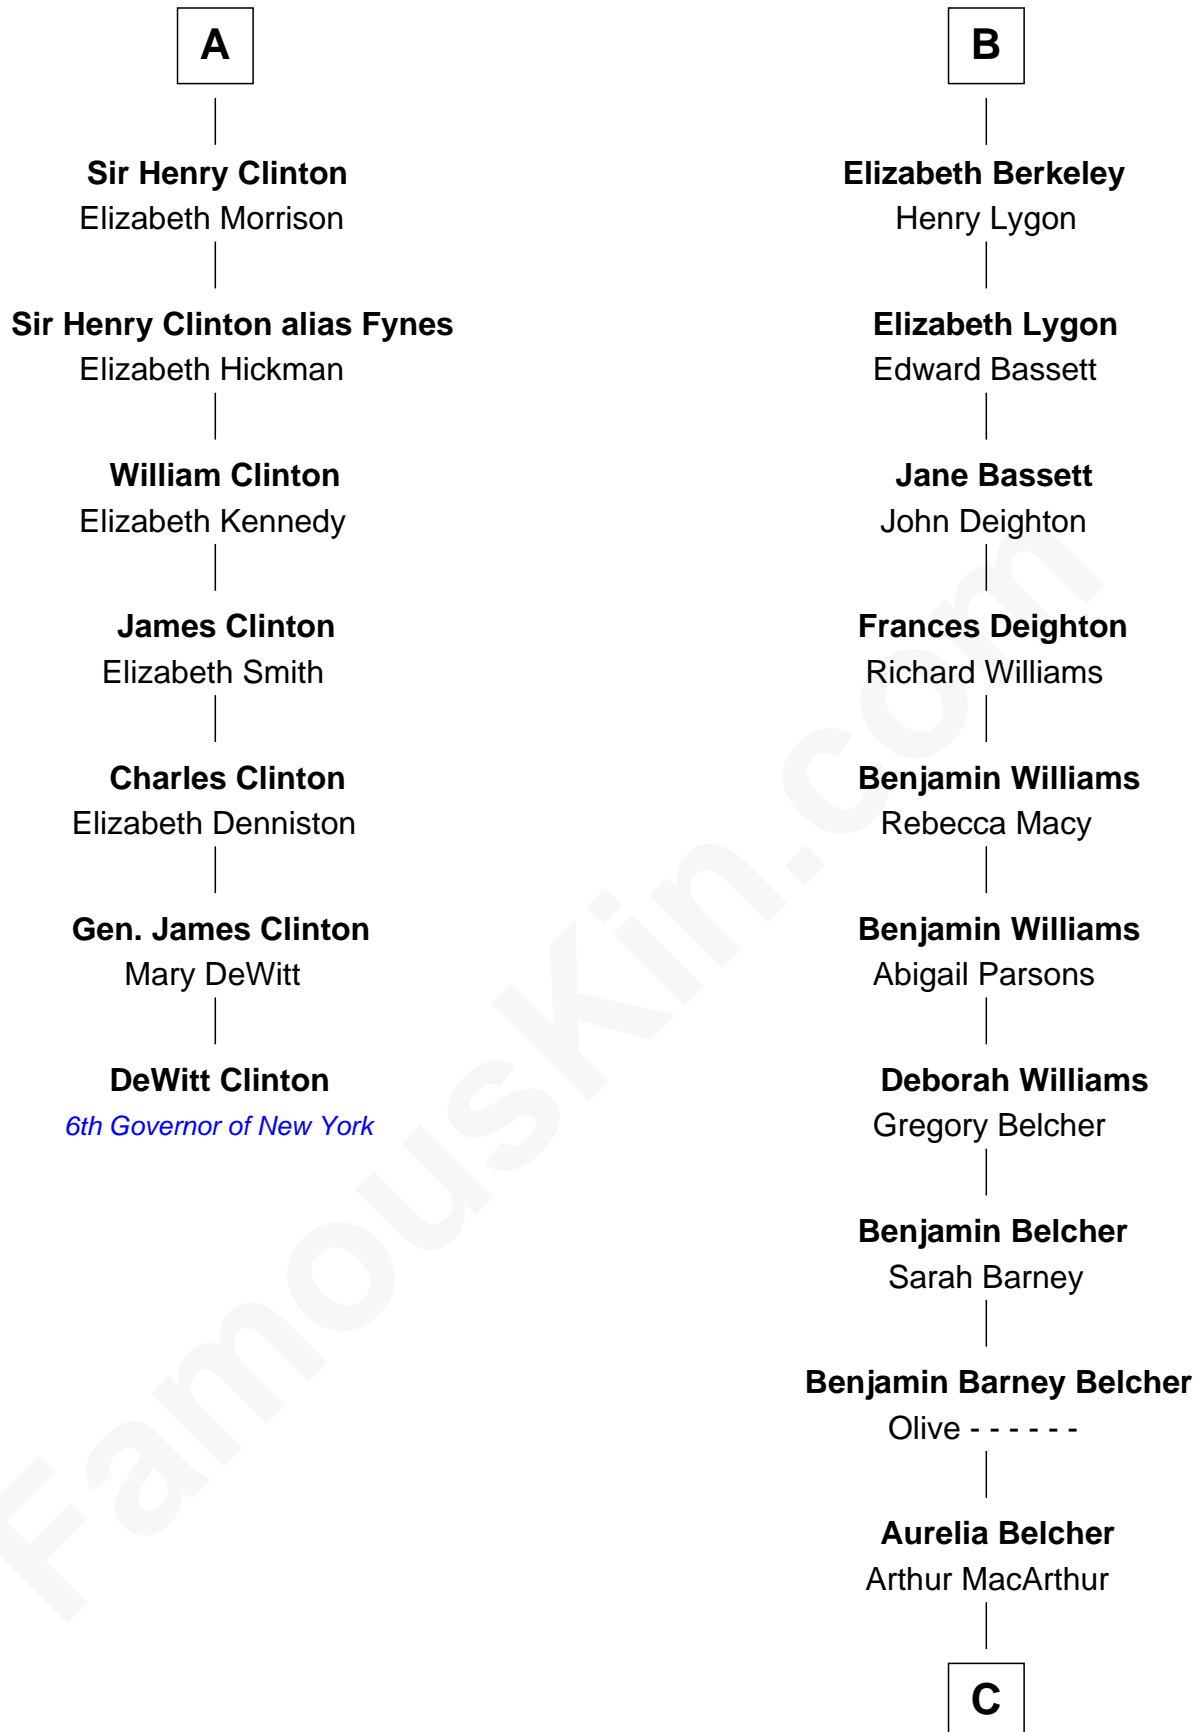

FamousKin.com

Relationship Chart of

DeWitt Clinton

6th Governor of New York

13th cousin 5 times removed of

General Douglas MacArthur

U.S. Army - World War II

Sir Maurice de Berkeley

Eve la Zouche

C

Gen. Arthur MacArthur

Mary Pinckney Hardy

General Douglas MacArthur

U.S. Army - World War II

FamousKin.com