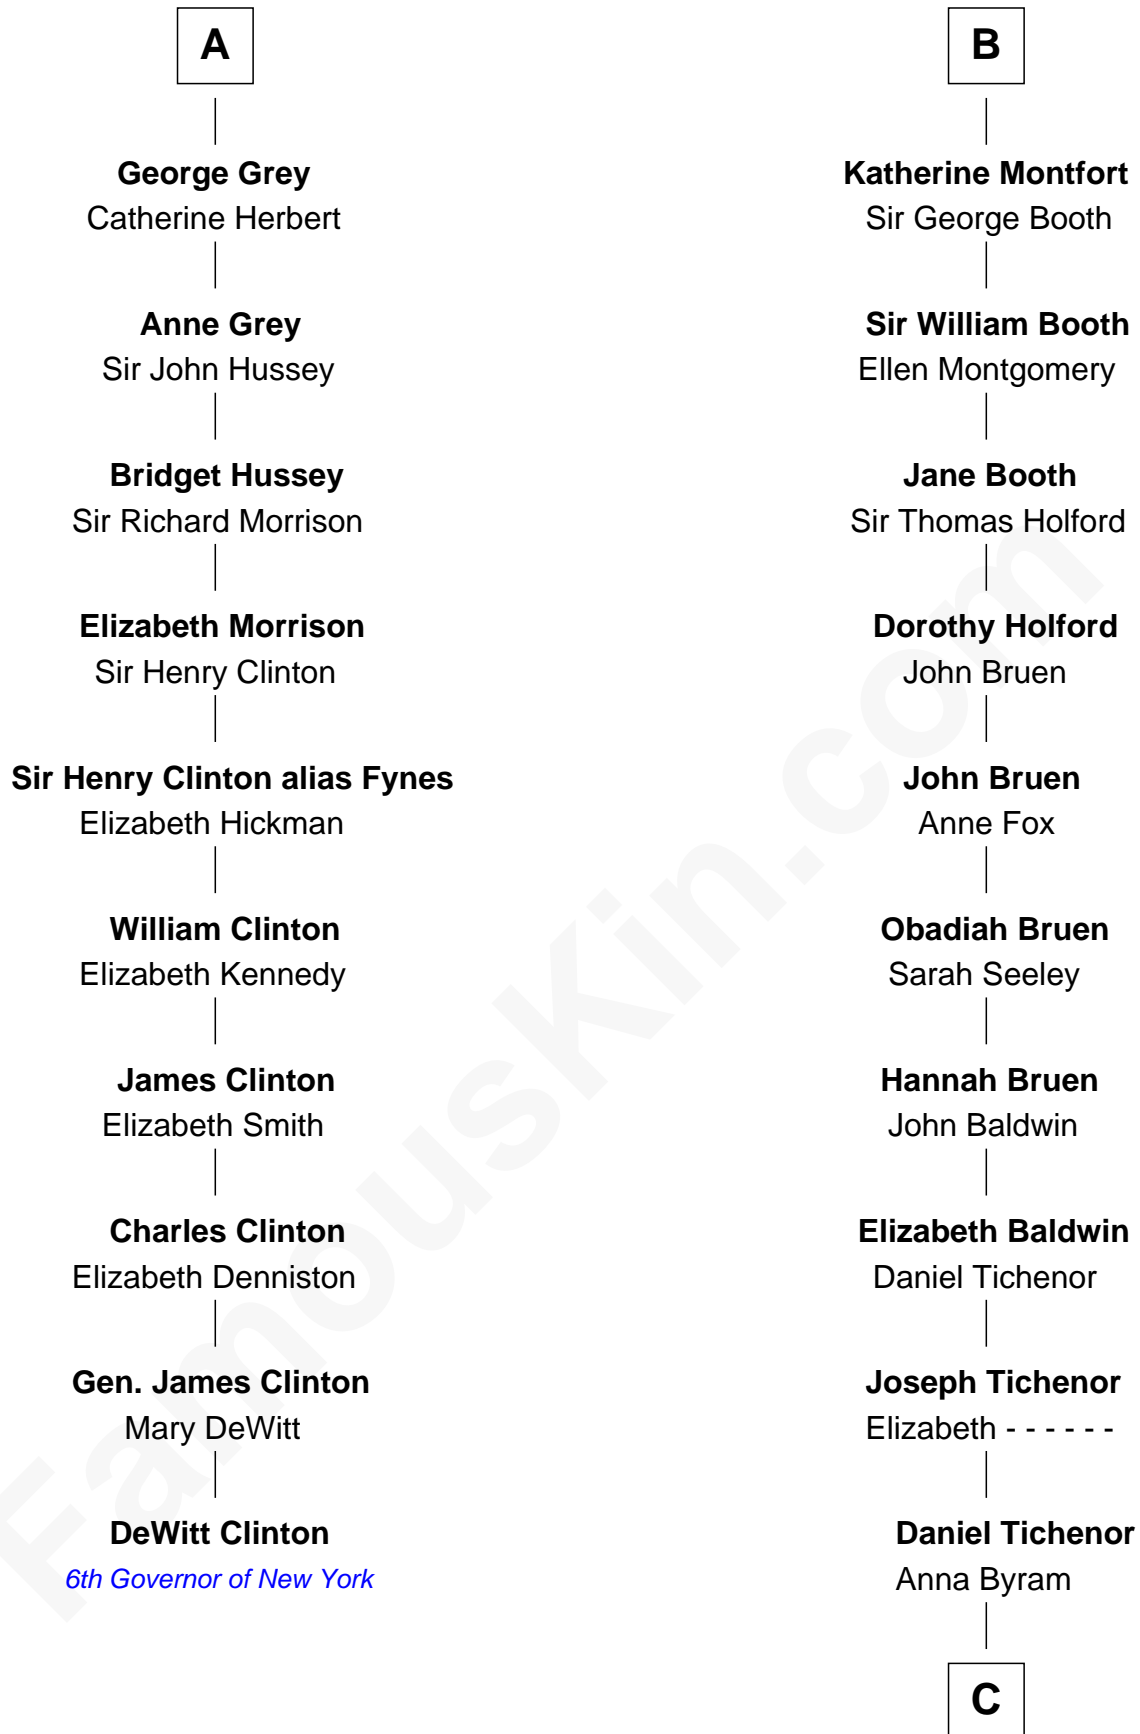

FamousKin.com

Relationship Chart of

DeWitt Clinton

6th Governor of New York

16th cousin 2 times removed of

Isaac Taylor Tichenor

President of Auburn University

C

James Tichenor
Margaret Bennett

Isaac Taylor Tichenor
President of Auburn University

FamousKin.com