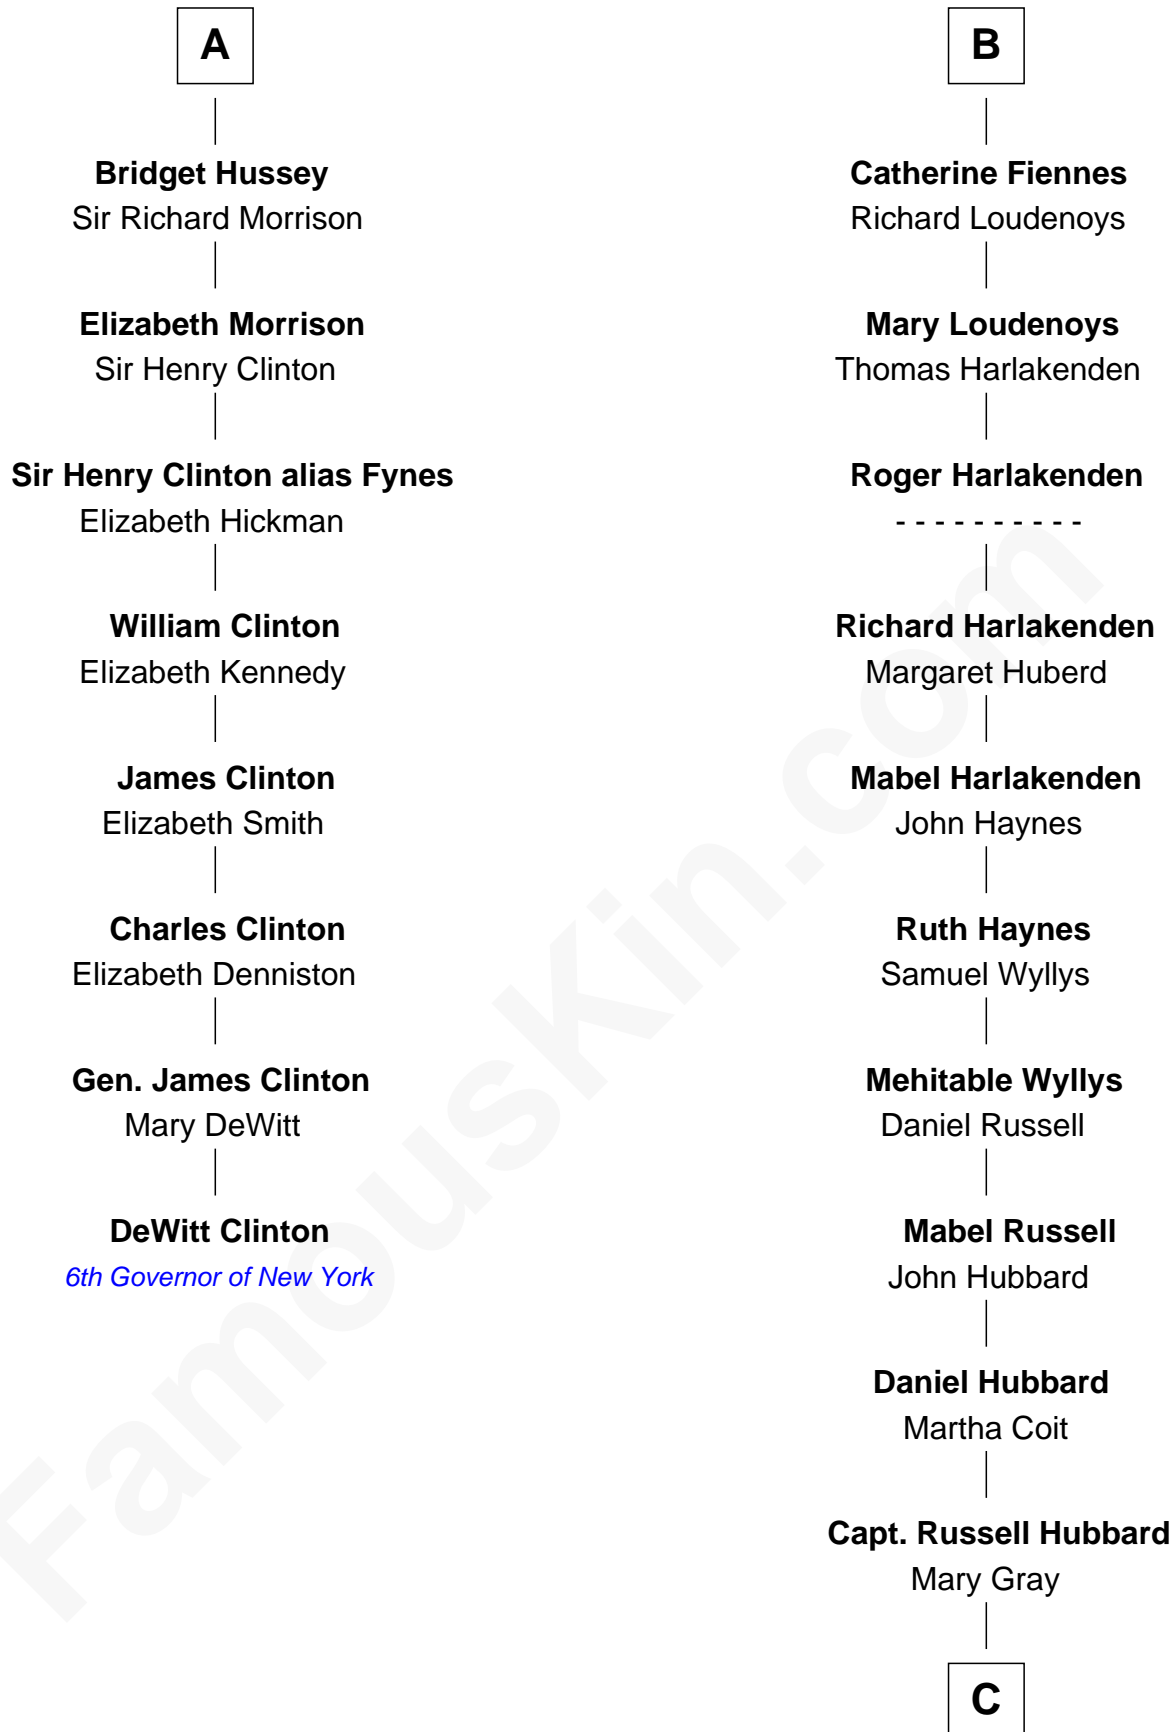

FamousKin.com Relationship Chart of

DeWitt Clinton

6th Governor of New York

14th cousin 6 times removed of

Frank Lloyd Wright

American Architect

Henry Plantagenet

Maud de Chaworth

Sir Edmund Grey

Katherine Percy

George Grey

Catherine Herbert

Anne Grey

Sir John Hussey

A

Eleanor Plantagenet

Richard Fitzalan

Joan Fitzalan

Humphrey de Bohun

Eleanor de Bohun

Sir Thomas Plantagenet

Anne Plantagenet

Sir William Bouchier

Sir John Bouchier

Margaret Berners

Sir Humphrey Bouchier

Elizabeth Tilney

Anne Bouchier

Thomas Fiennes

B

C

—
Martha Hubbard