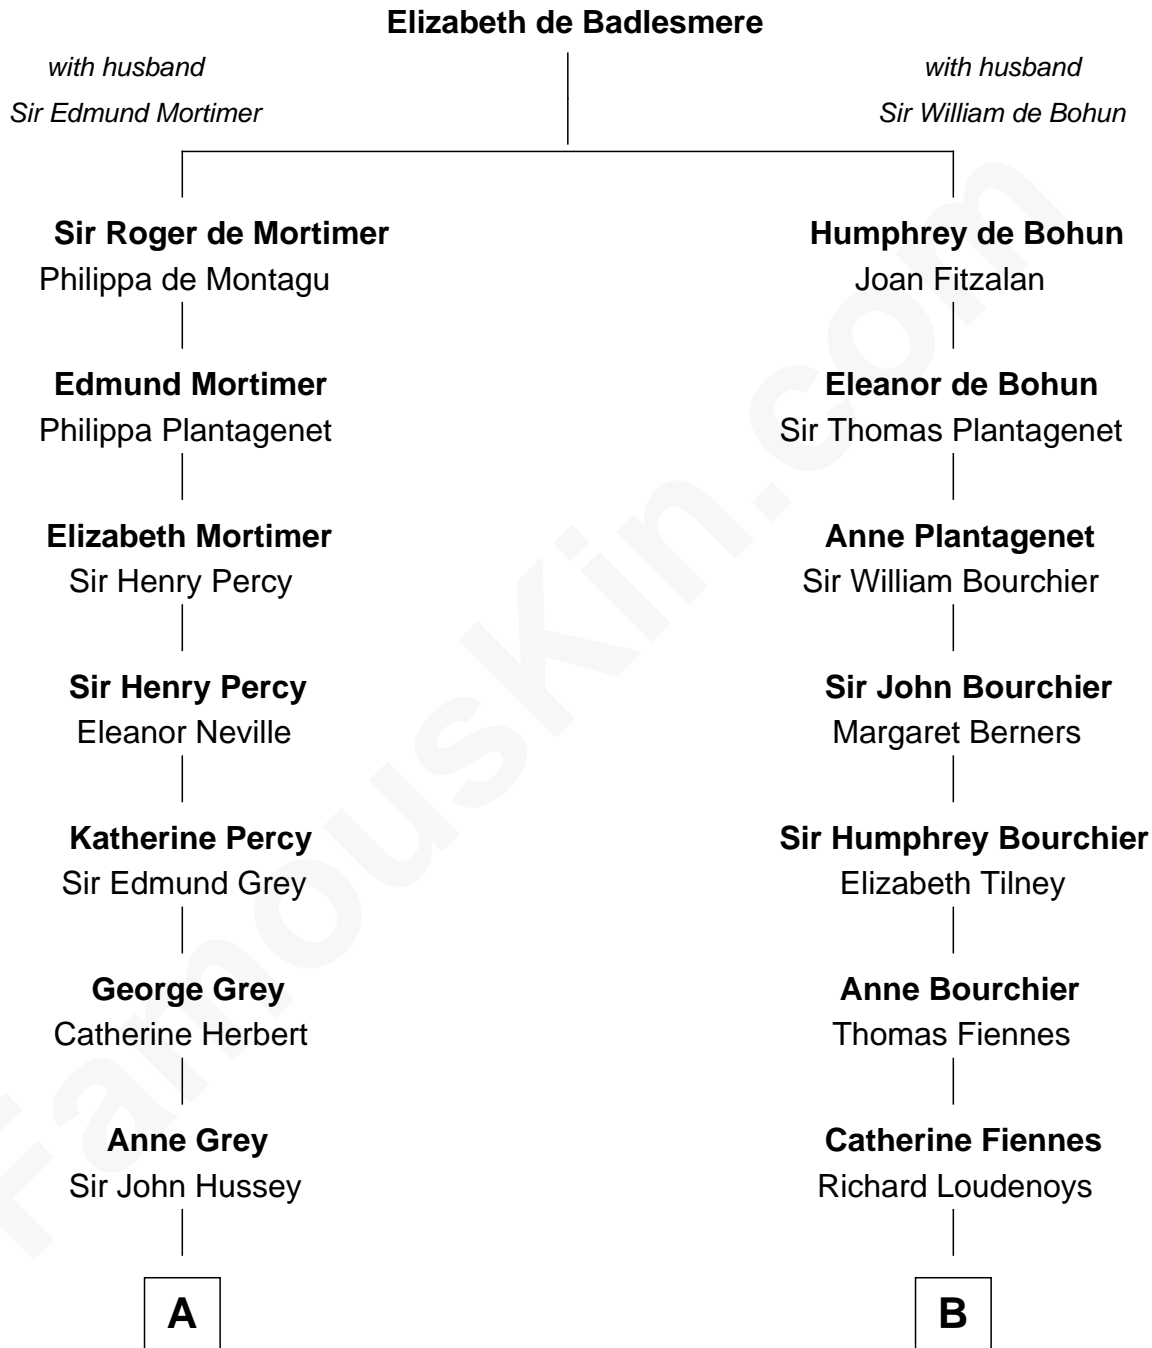

FamousKin.com Relationship Chart of

DeWitt Clinton

6th Governor of New York

14th cousin 5 times removed of

Frank Lloyd Wright

American Architect

C

Rev. David Wright

Abigail Goddard

William Carey Wright

Anna Lloyd Jones

Frank Lloyd Wright

American Architect

FamousKin.com