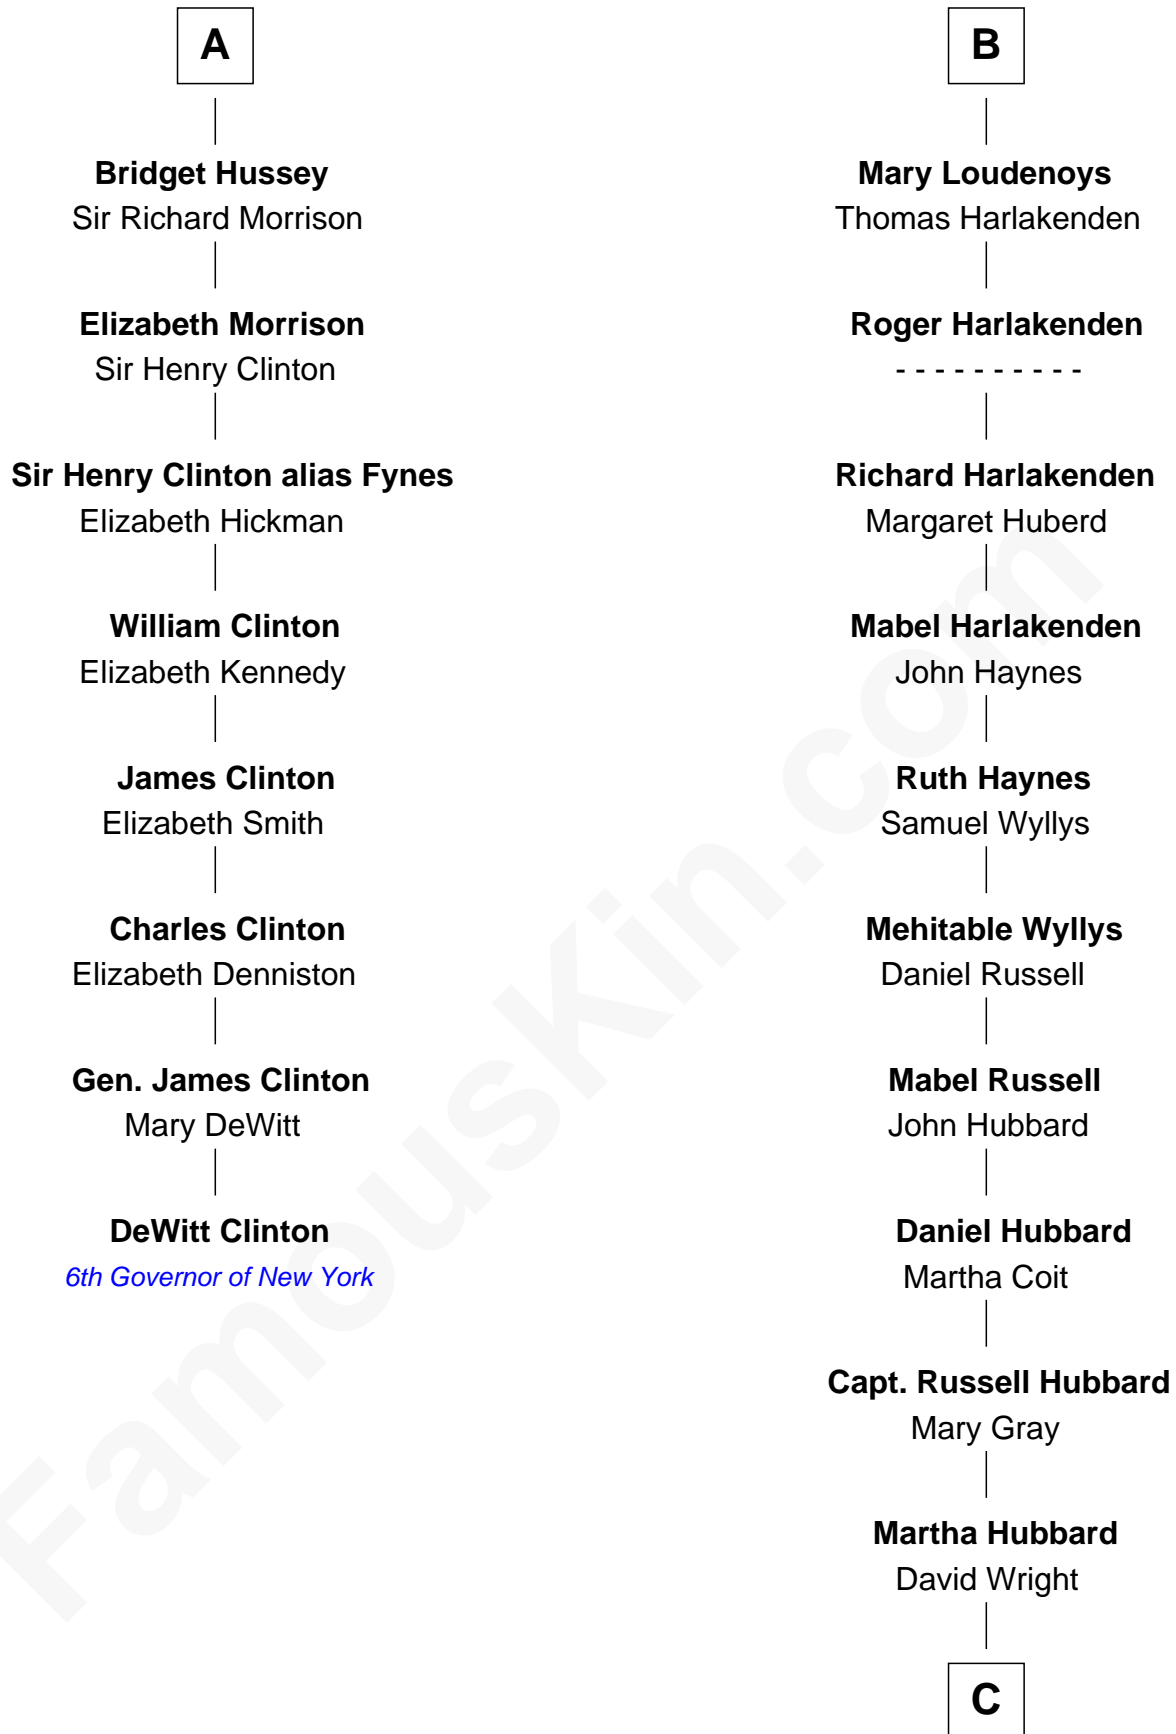

FamousKin.com Relationship Chart of

DeWitt Clinton

6th Governor of New York

14th cousin 5 times removed of

Frank Lloyd Wright

American Architect

C

Rev. David Wright

Abigail Goddard

William Carey Wright

Anna Lloyd Jones

Frank Lloyd Wright

American Architect

FamousKin.com