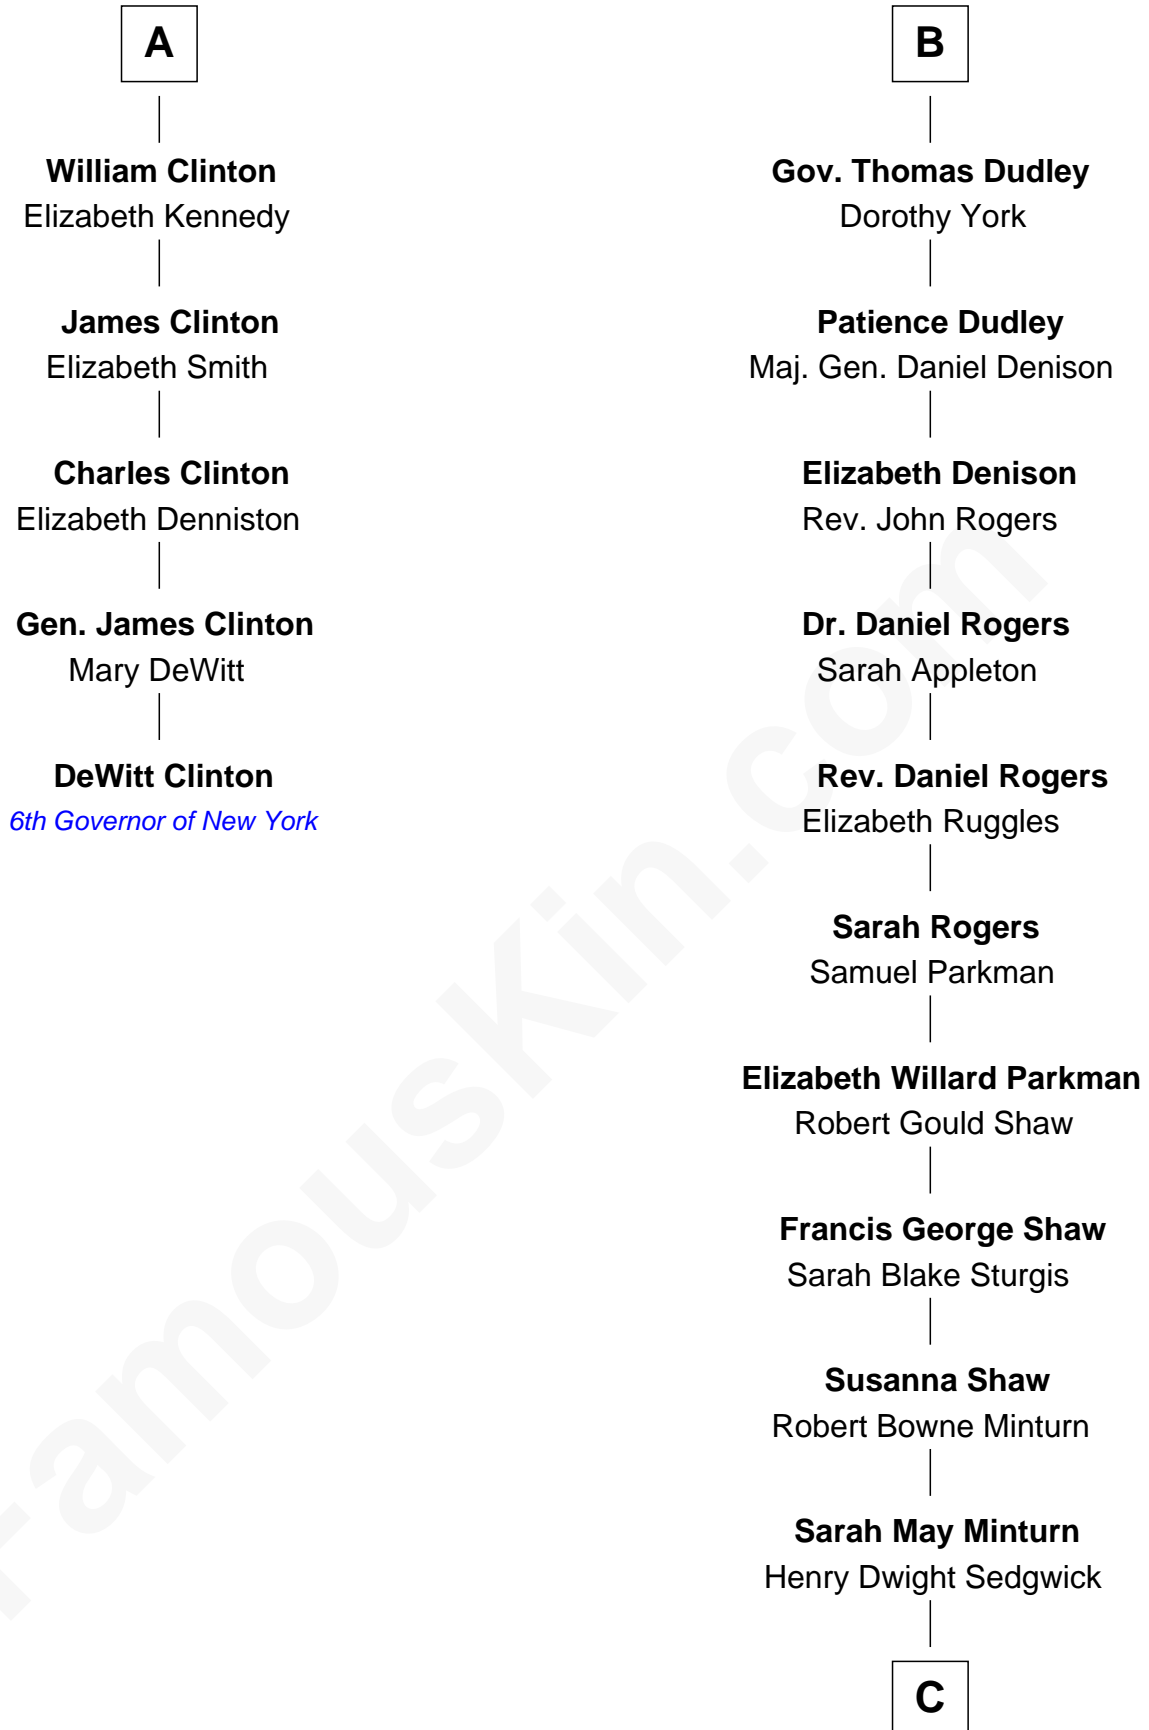

FamousKin.com Relationship Chart of

DeWitt Clinton

6th Governor of New York

11th cousin 8 times removed of

Kyra Sedgwick

TV and Movie Actress

Sir Reynold Grey

Margaret de Ros

C

Robert Minturn Sedgwick

Helen Peabody

Henry Dwight Sedgwick

Patricia Ann Rosenwald

Kyra Sedgwick

TV and Movie Actress