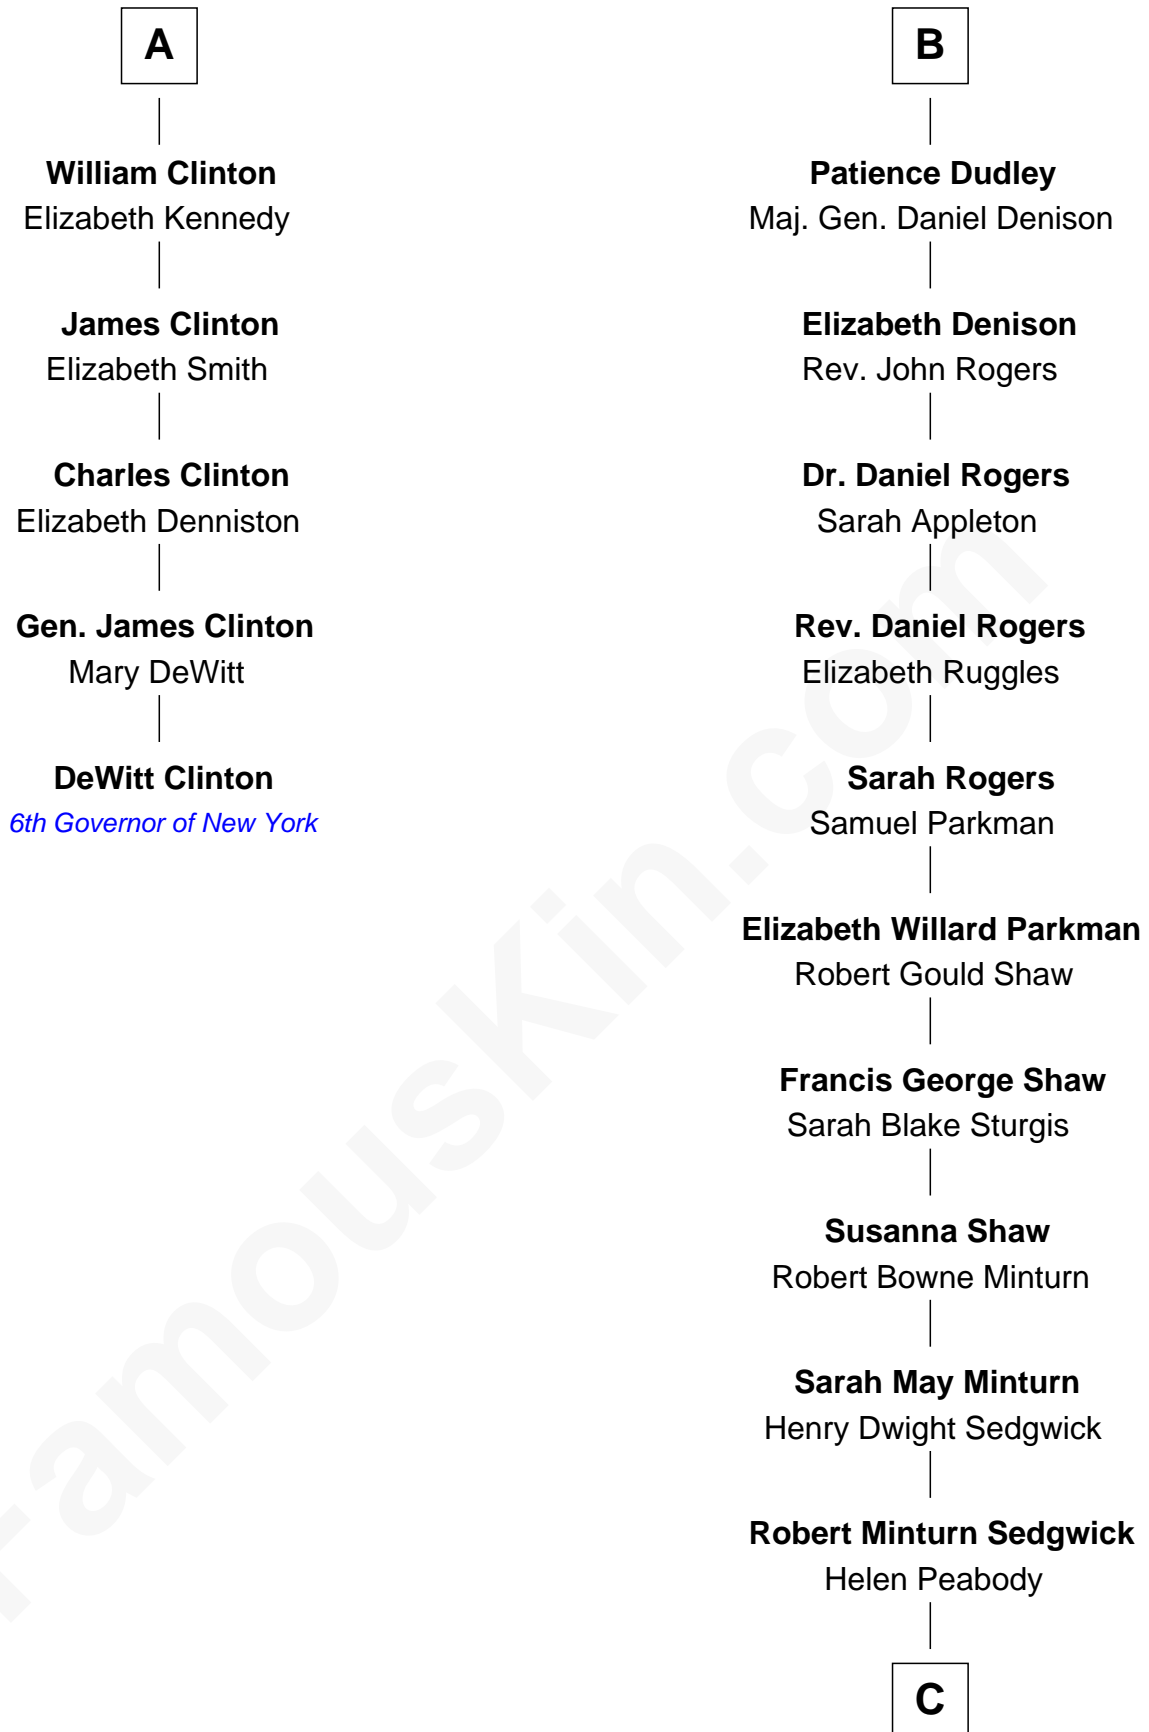

FamousKin.com Relationship Chart of

DeWitt Clinton

6th Governor of New York

11th cousin 7 times removed of

Kyra Sedgwick

TV and Movie Actress

Sir Ralph Neville

Joan Beaufort

Eleanor Neville

Sir Henry Percy

Katherine Percy

Sir Edmund Grey

George Grey

Catherine Herbert

Anne Grey

Sir John Hussey

Sir Thomas Strangeways

Joan Strangeways

Sir William Willoughby

Cecily Willoughby

Sir Edward Sutton

Sir John Sutton

Cecily Grey

Sir Henry Dudley

----- Ashton

Probable

Roger Dudley

Susanna Thorne

Gov. Thomas Dudley

Dorothy York

B

C