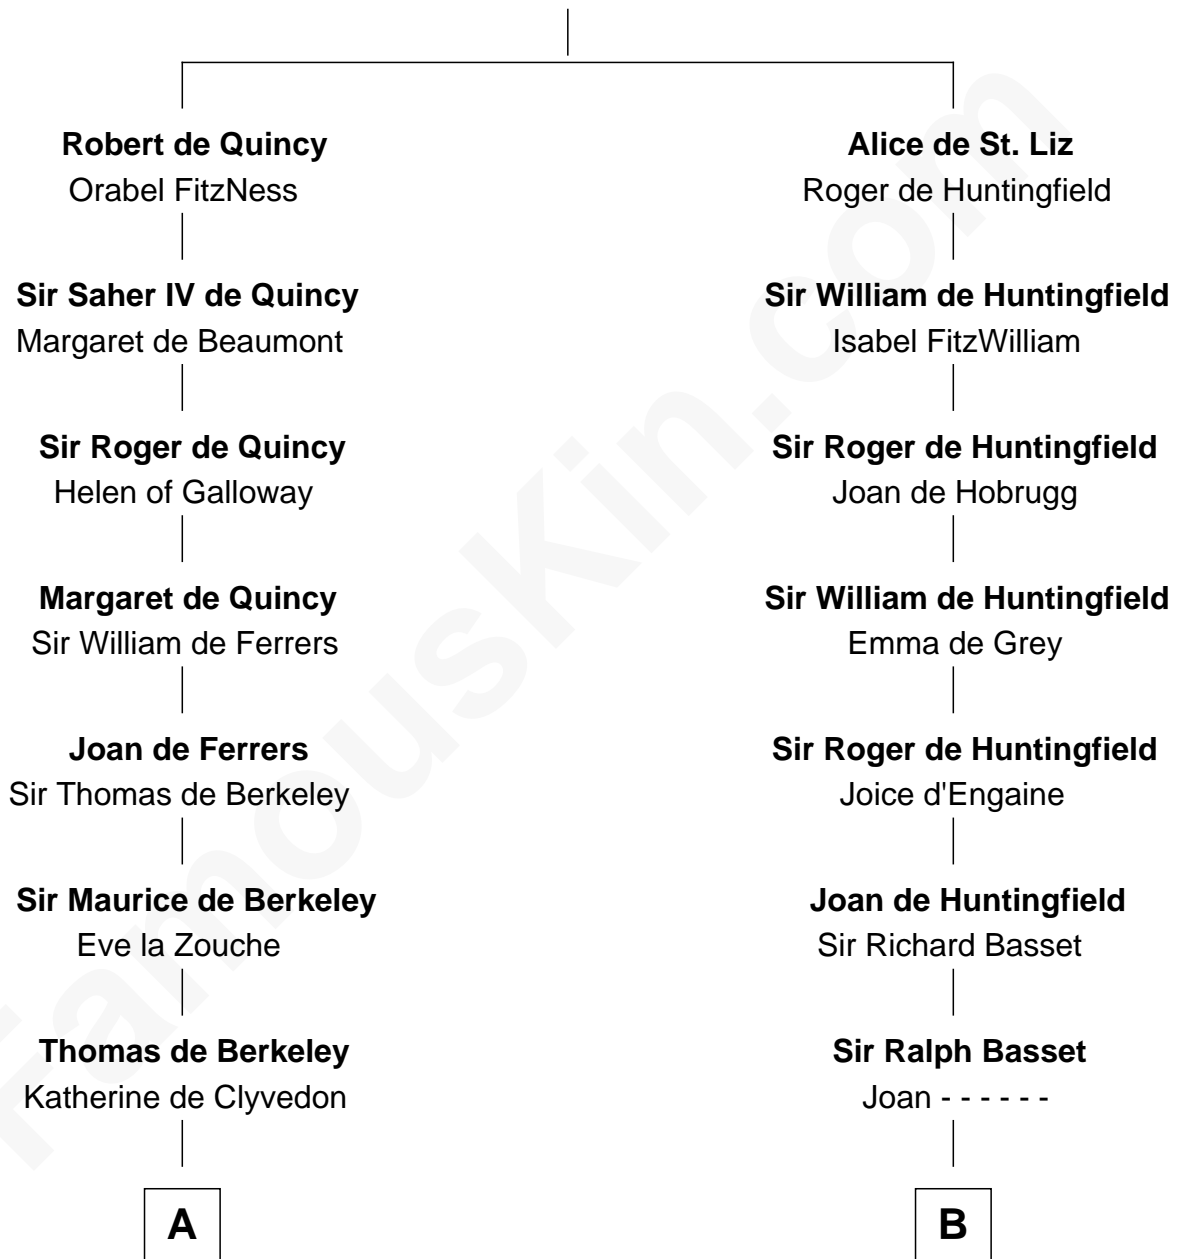

FamousKin.com Relationship Chart of

DeWitt Clinton

6th Governor of New York

19th cousin 1 time removed of

William Ellery

Signer of the Declaration of Independence

Saher I de Quincy

Maud de St. Liz

C

Charles Clinton
Elizabeth Denniston

Gen. James Clinton
Mary DeWitt

DeWitt Clinton
6th Governor of New York

D

Christopher Almy
Elizabeth Cornell

Col. Job Almy
Ann Lawton

Elizabeth Almy
William Ellery

William Ellery
Signer of Declaration of Independence

FamousKin.com