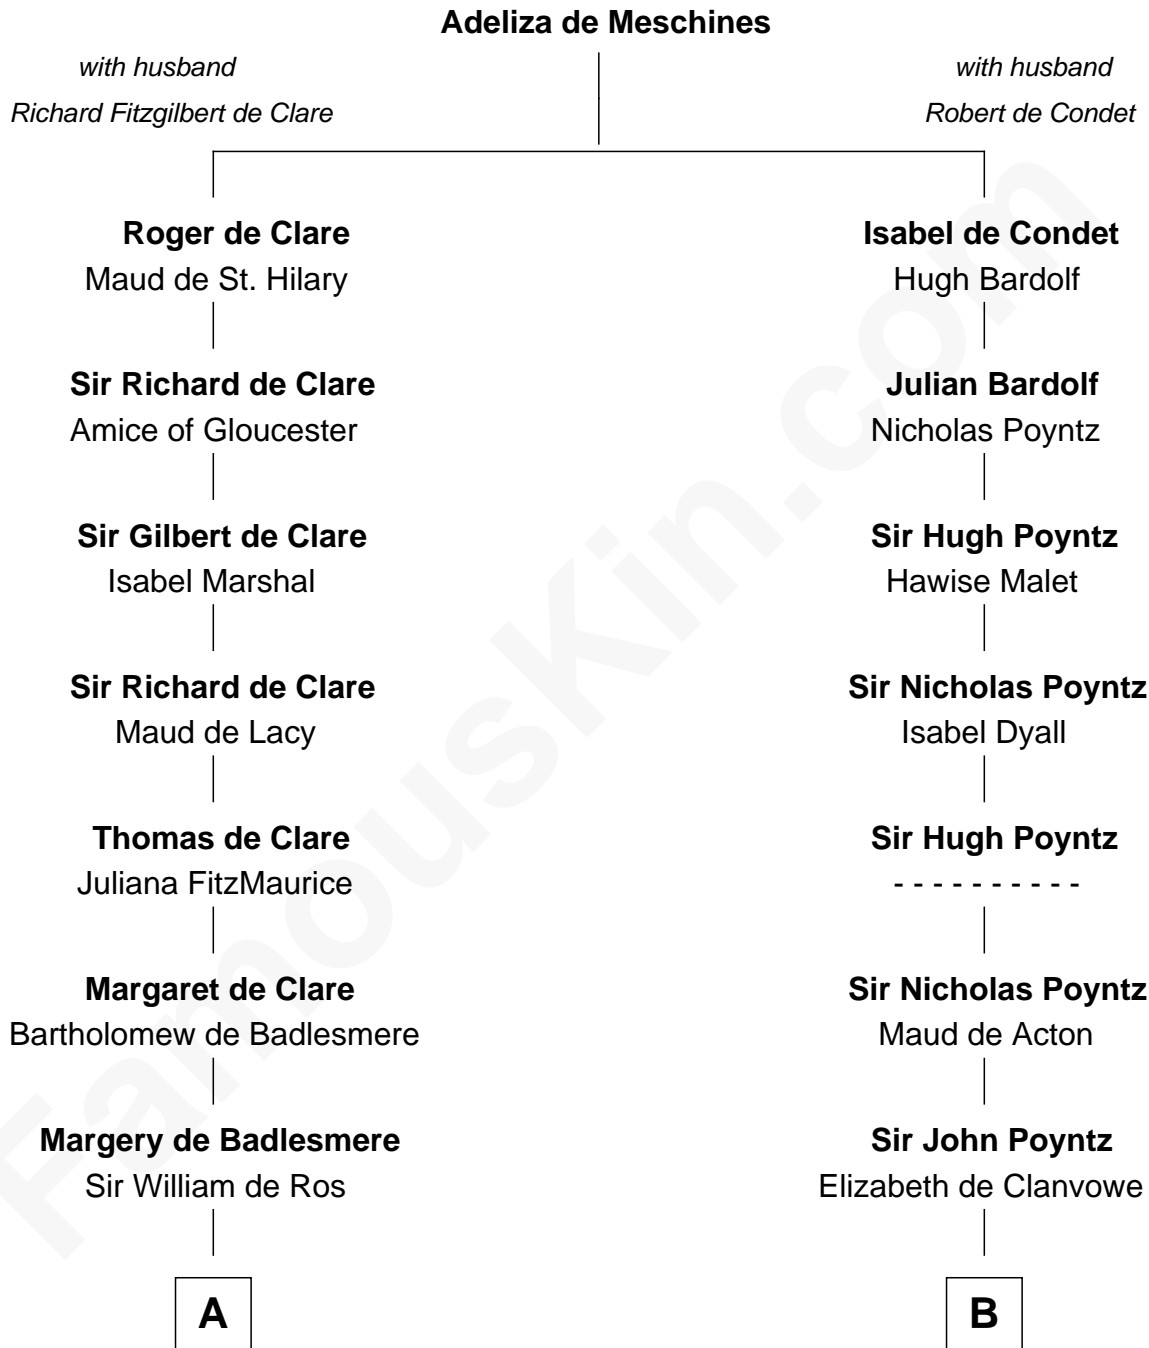

# FamousKin.com Relationship Chart of

**DeWitt Clinton**

*6th Governor of New York*

19th cousin 1 time removed of

**William Ellery**

*Signer of the Declaration of Independence*

**C**

**James Clinton**  
Elizabeth Smith

**Charles Clinton**  
Elizabeth Denniston

**Gen. James Clinton**  
Mary DeWitt

**DeWitt Clinton**  
*6th Governor of New York*

**D**

**Col. Job Almy**  
Ann Lawton

**Elizabeth Almy**  
William Ellery

**William Ellery**  
*Signer of Declaration of Independence*