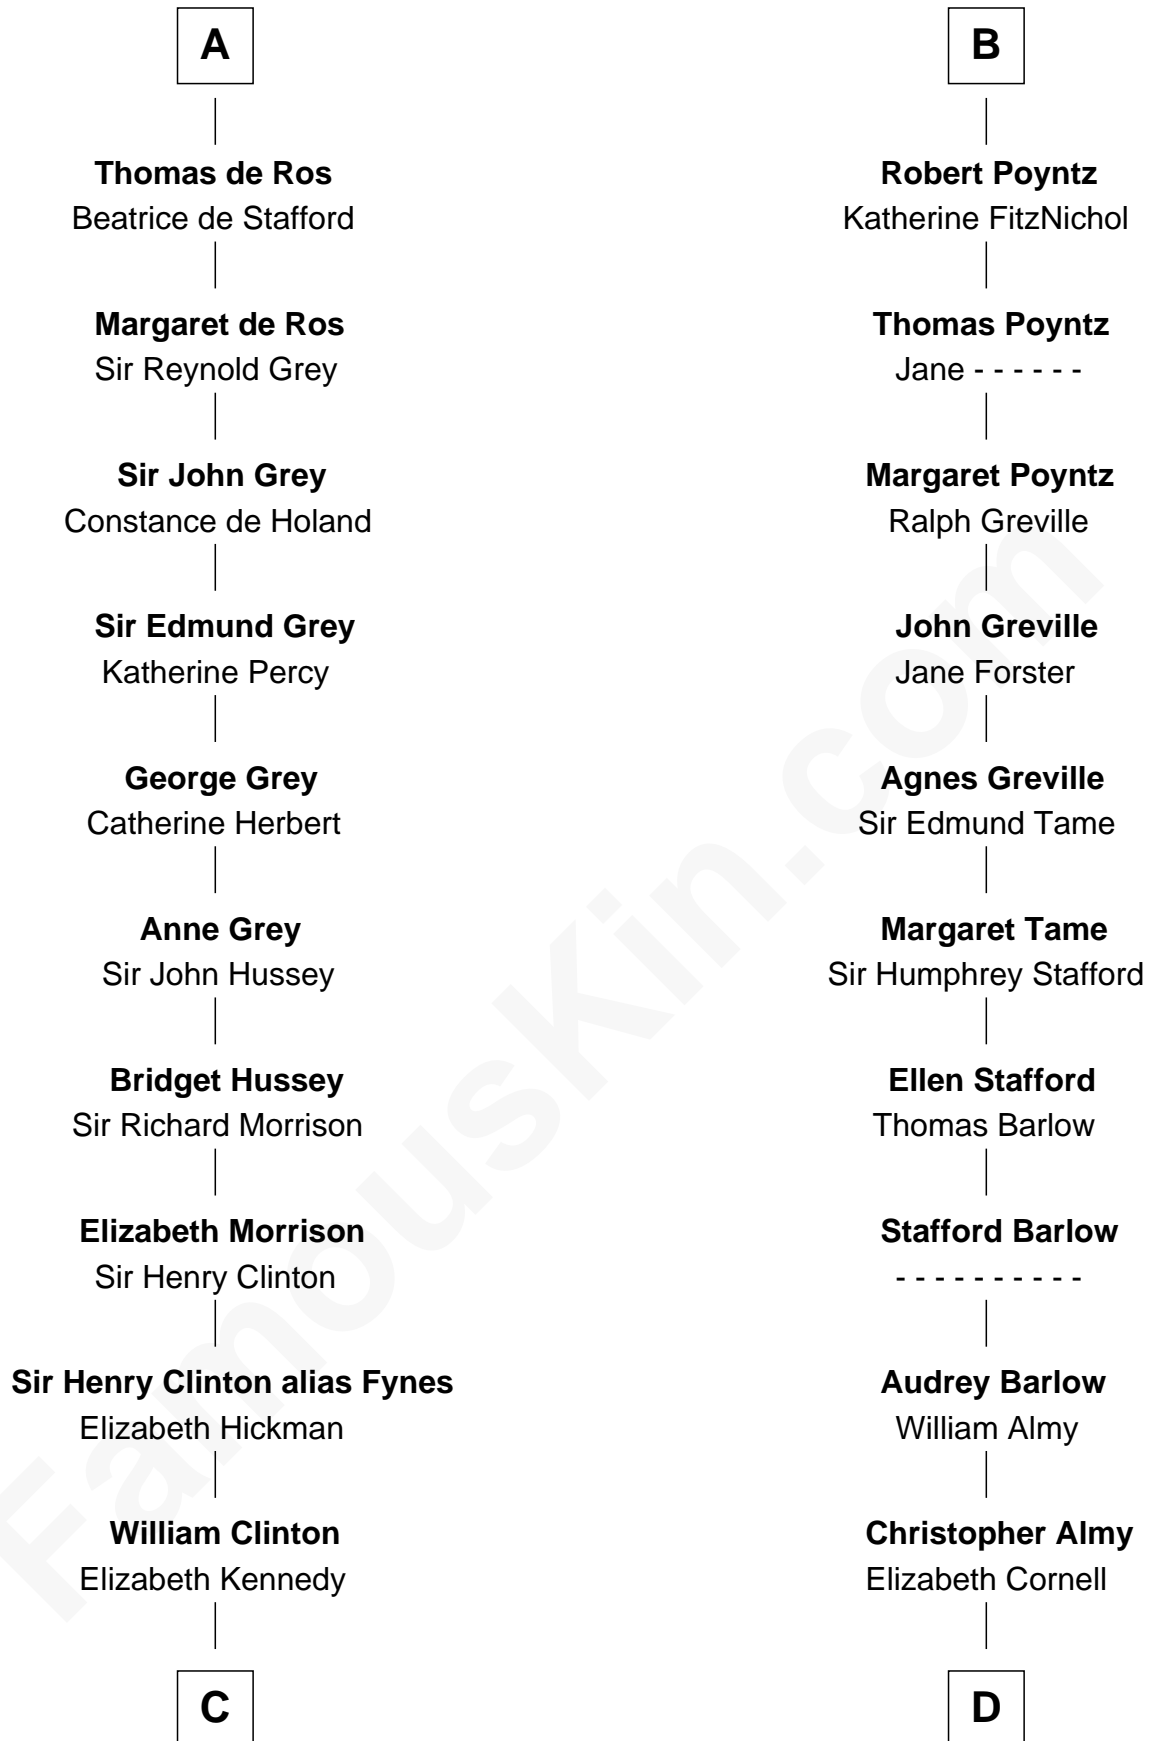

# FamousKin.com Relationship Chart of

**DeWitt Clinton**

*6th Governor of New York*

19th cousin 1 time removed of

**William Ellery**

*Signer of the Declaration of Independence*

**C**

**James Clinton**  
Elizabeth Smith

**Charles Clinton**  
Elizabeth Denniston

**Gen. James Clinton**  
Mary DeWitt

**DeWitt Clinton**  
*6th Governor of New York*

**D**

**Col. Job Almy**  
Ann Lawton

**Elizabeth Almy**  
William Ellery

**William Ellery**  
*Signer of Declaration of Independence*