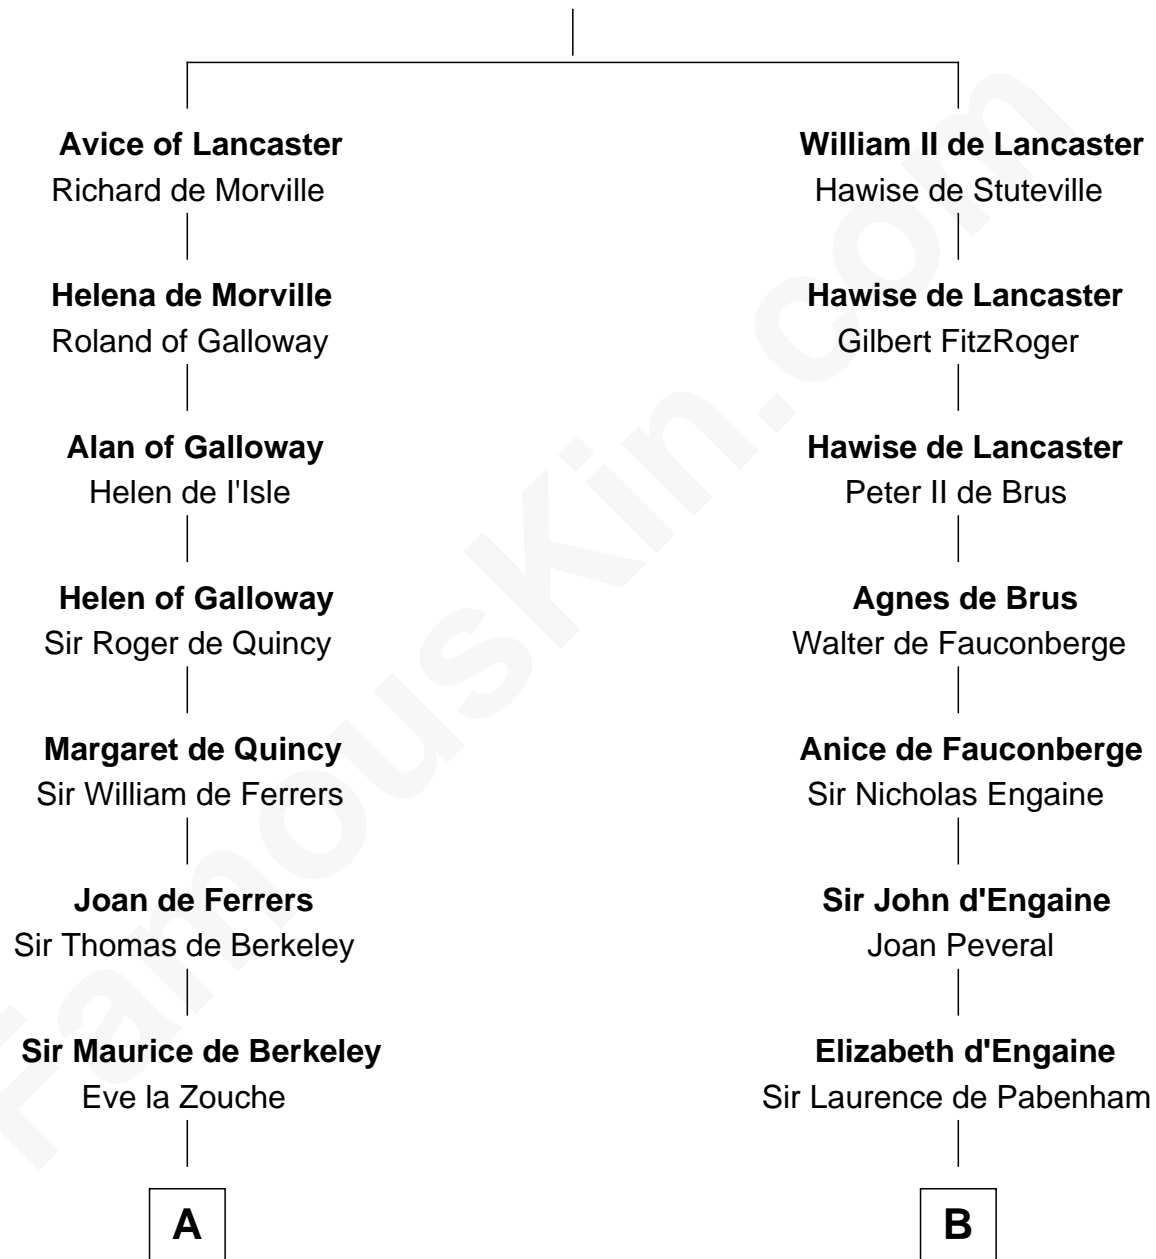

# FamousKin.com Relationship Chart of

**DeWitt Clinton**

*6th Governor of New York*

18th cousin 2 times removed of

**William Ellery**

*Signer of the Declaration of Independence*

**William I de Lancaster**

Gundred de Warenne

**C**

**James Clinton**  
Elizabeth Smith

**Charles Clinton**  
Elizabeth Denniston

**Gen. James Clinton**  
Mary DeWitt

**DeWitt Clinton**  
*6th Governor of New York*

**D**

**Elizabeth Almy**  
William Ellery

**William Ellery**  
*Signer of Declaration of Independence*

FamousKin.com