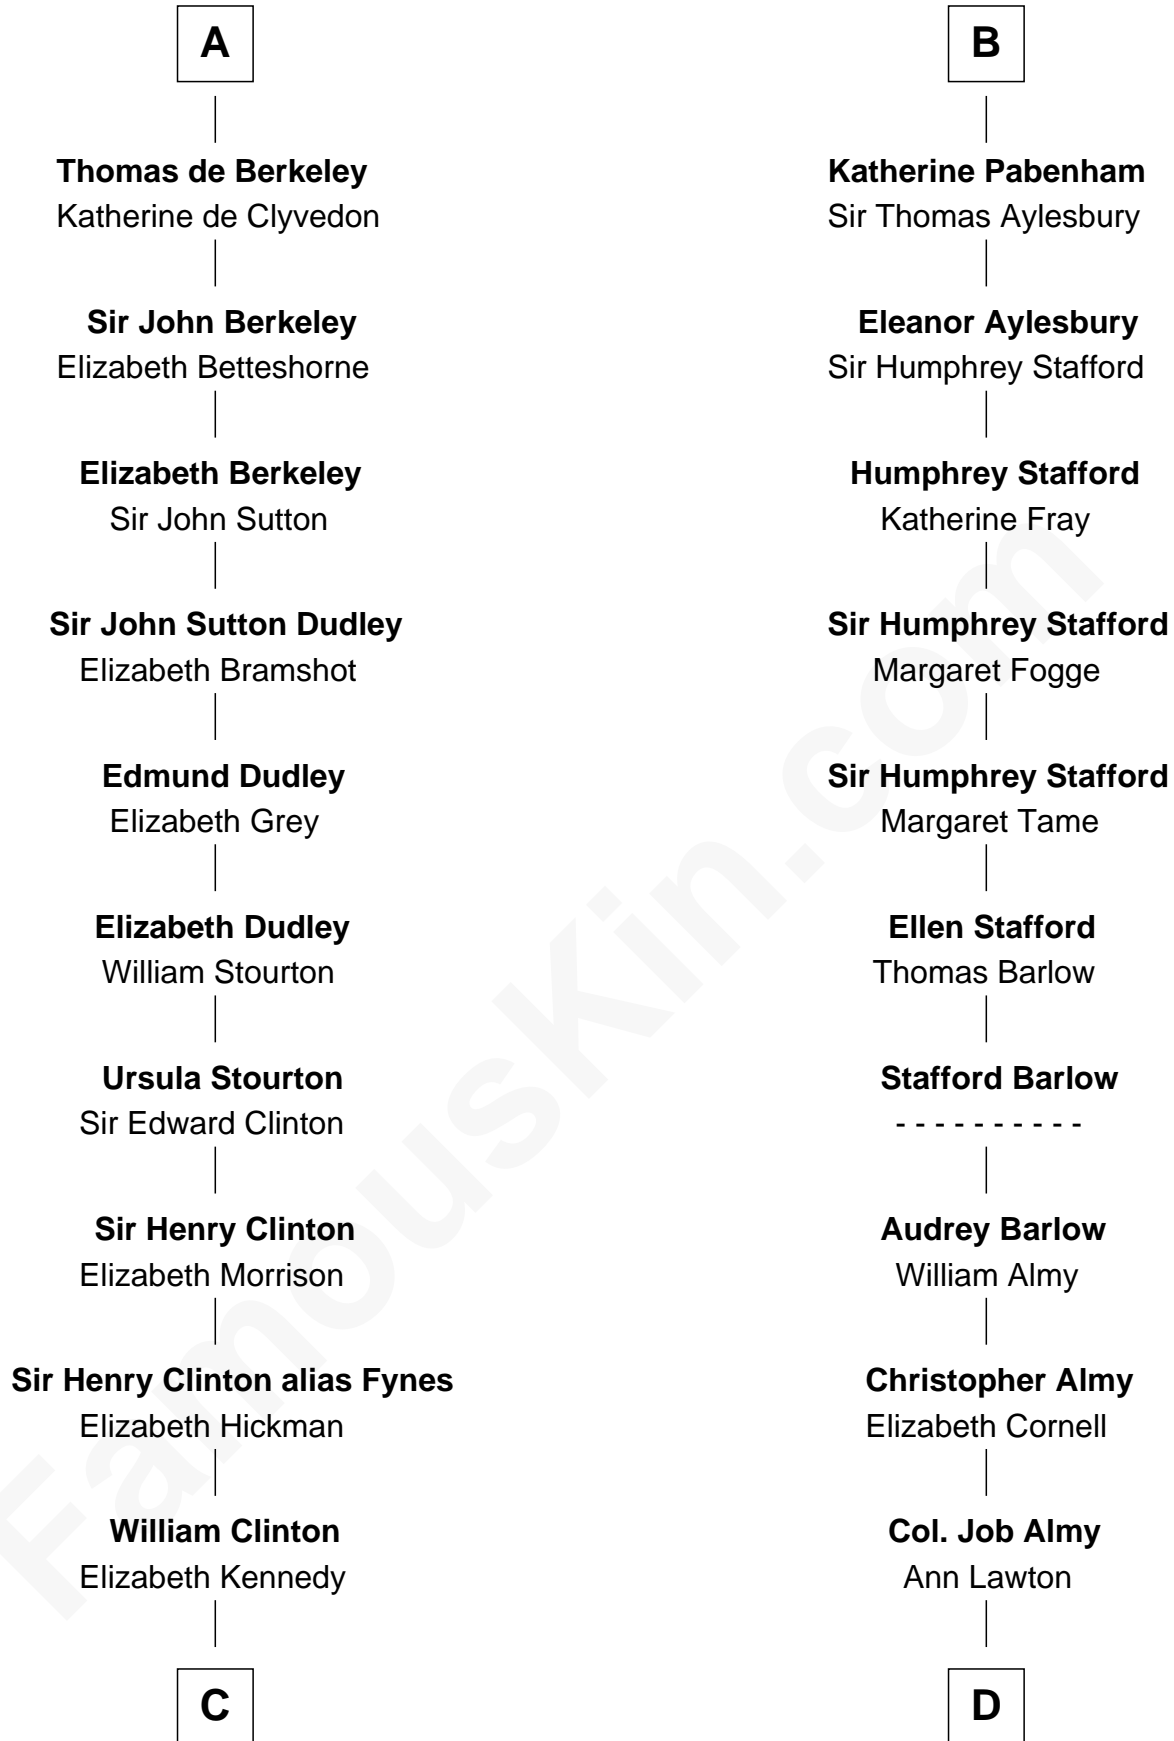

# FamousKin.com Relationship Chart of

**DeWitt Clinton**

*6th Governor of New York*

18th cousin 2 times removed of

**William Ellery**

*Signer of the Declaration of Independence*

**William I de Lancaster**

Gundred de Warenne

**C**

**James Clinton**  
Elizabeth Smith

**Charles Clinton**  
Elizabeth Denniston

**Gen. James Clinton**  
Mary DeWitt

**DeWitt Clinton**  
*6th Governor of New York*

**D**

**Elizabeth Almy**  
William Ellery

**William Ellery**  
*Signer of Declaration of Independence*

FamousKin.com