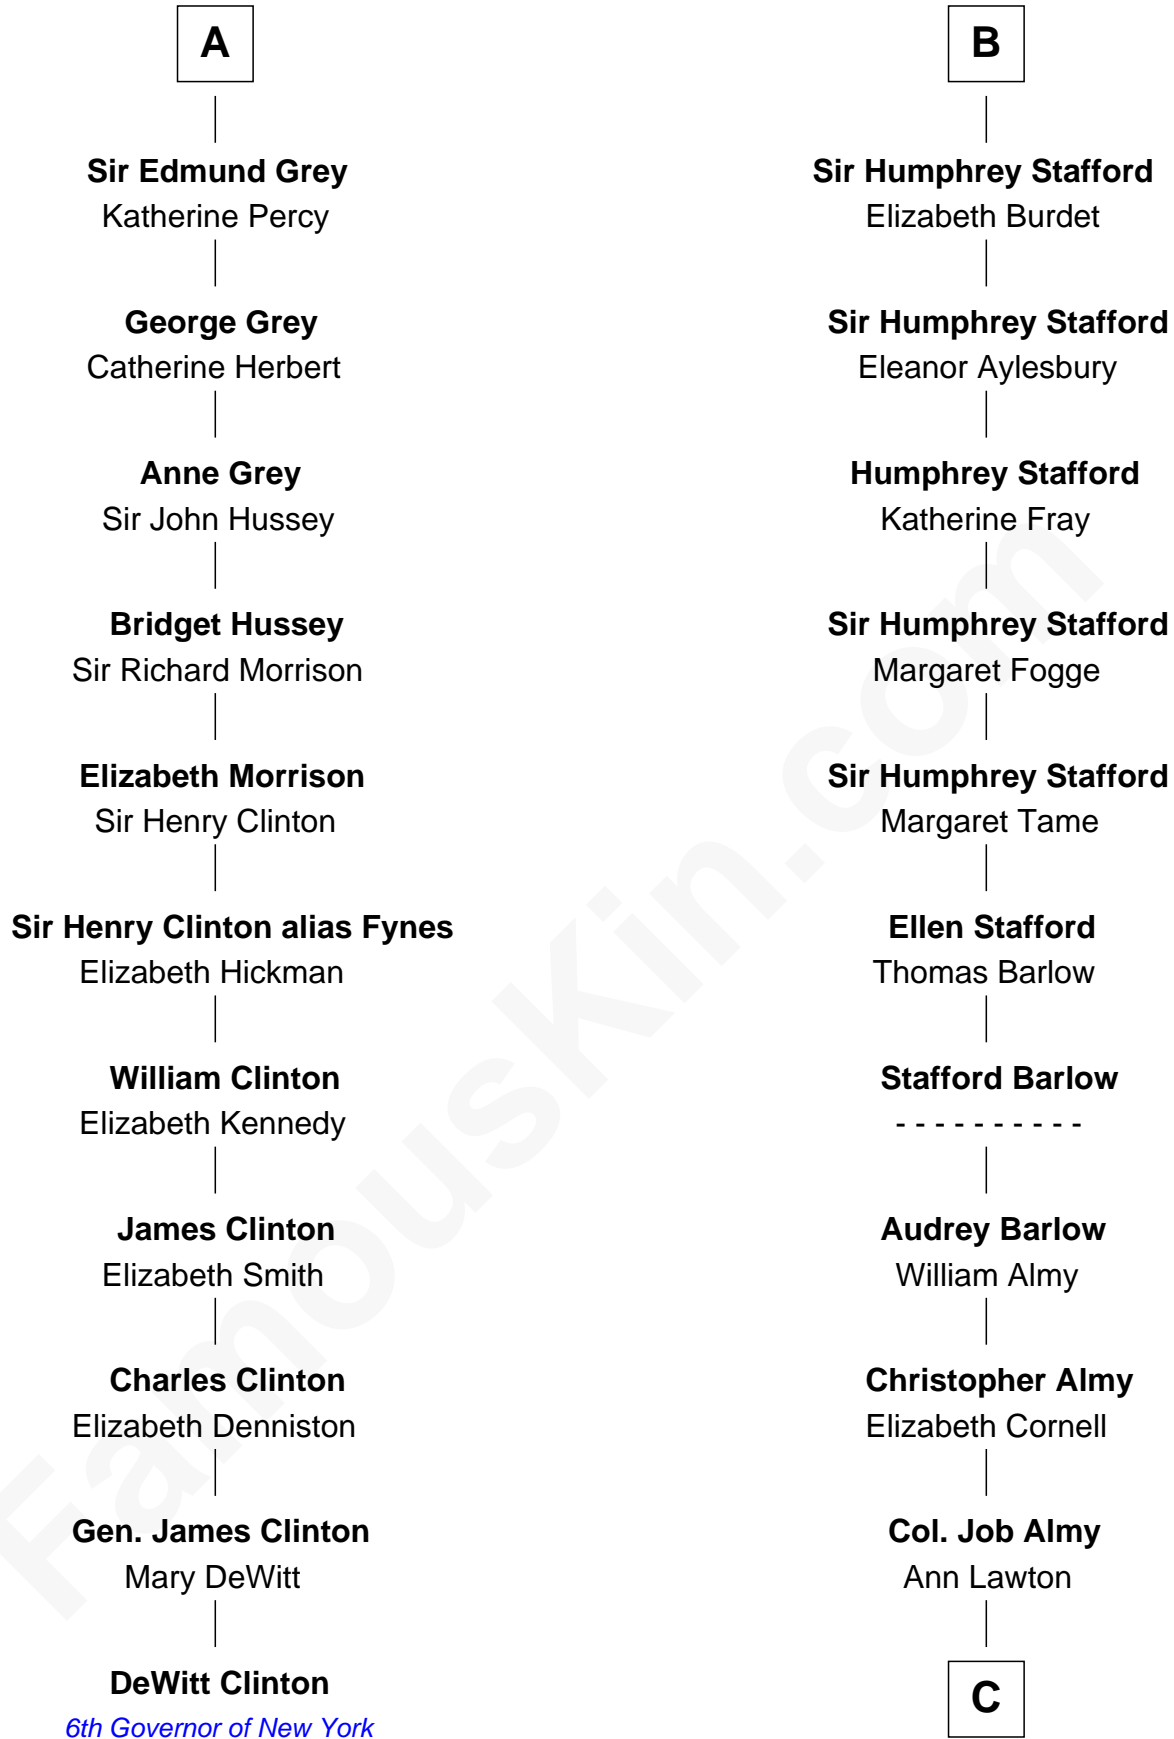

# FamousKin.com Relationship Chart of

**DeWitt Clinton**

*6th Governor of New York*

17th cousin 1 time removed of

**William Ellery**

*Signer of the Declaration of Independence*

**Sir William Longespee**

Ela of Salisbury

**Stephen Longespee**  
Emmeline de Ridelisford

**Ela Longespee**  
Sir Roger la Zouche

**Sir Alan la Zouche**  
Eleanor de Segrave

**Maude la Zouche**  
Sir Robert de Holland

**Thomas Holand**  
Joan Plantagenet

**John de Holand**  
Elizabeth of Lancaster

**Constance de Holand**  
Sir John Grey

**A**

**Ida Longespee**  
Sir William de Beauchamp

**Beatrice de Beauchamp**  
Thomas FitzOtto

**Maud FitzThomas**  
John de Botetourte

**Ada de Botetourte**  
Sir John de St. Philibert

**Maud de St. Philibert**  
Sir Warin Trussell

**Maud Trussell**  
Sir John de Hastang

**Maud de Hastang**  
Ralph Stafford

**B**

**C**

—  
**Elizabeth Almy**