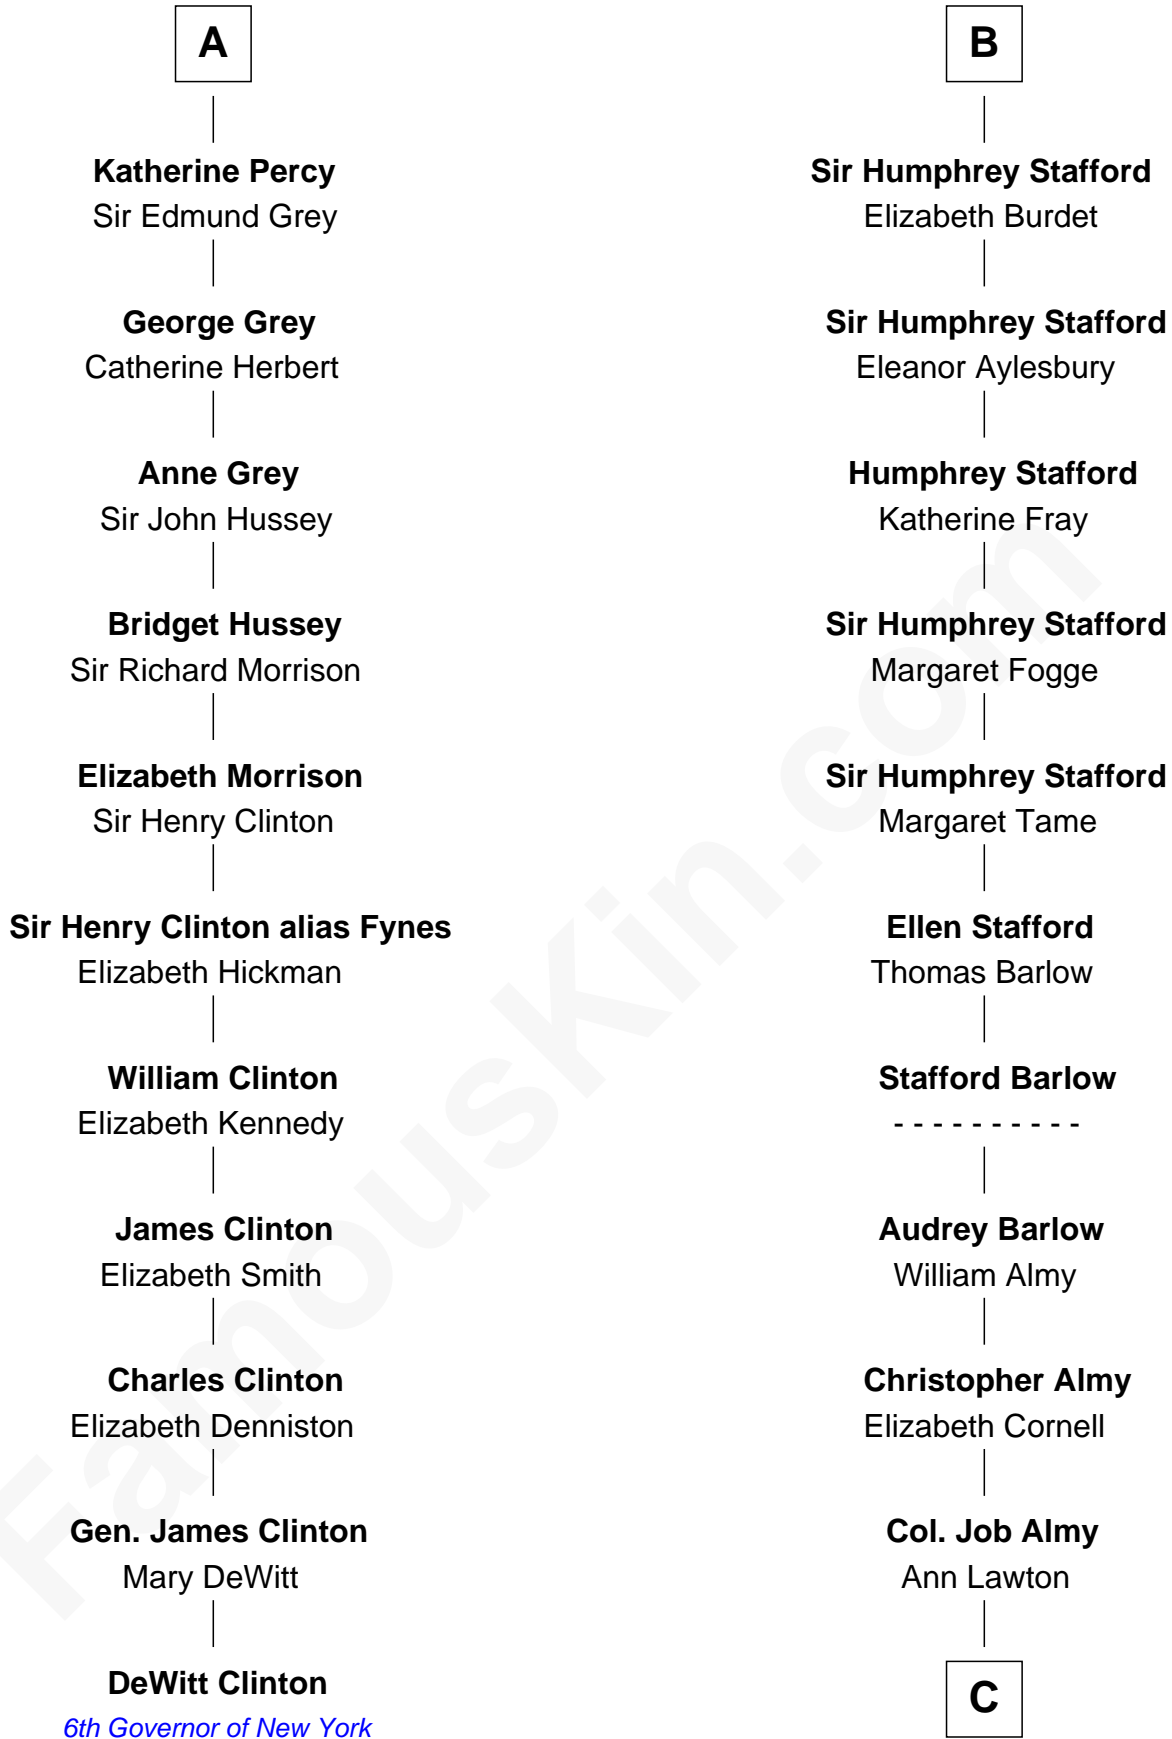

FamousKin.com Relationship Chart of

DeWitt Clinton

6th Governor of New York

17th cousin 1 time removed of

William Ellery

Signer of the Declaration of Independence

C

—
Elizabeth Almy

William Ellery

—
William Ellery

Signer of Declaration of Independence

FamousKin.com