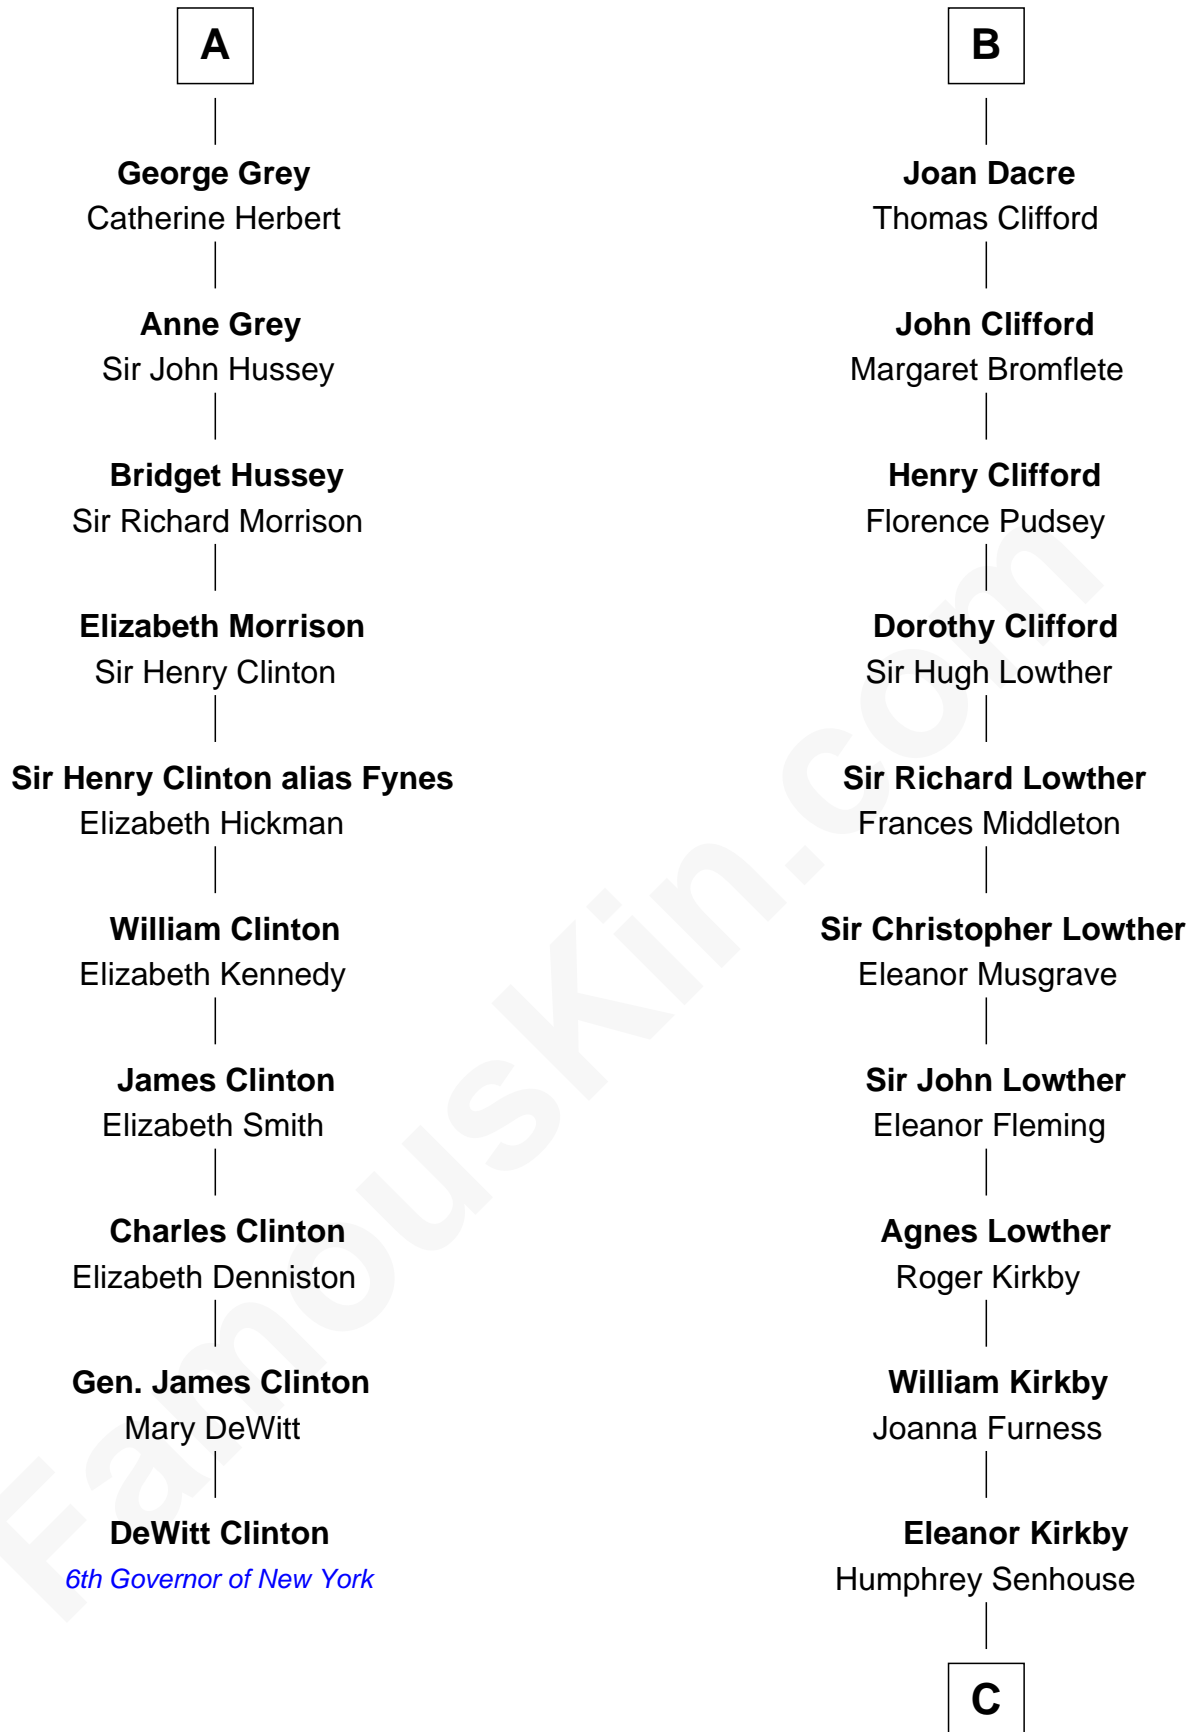

# FamousKin.com Relationship Chart of

**DeWitt Clinton**

*6th Governor of New York*

**16th cousin 3 times removed of**

**Fletcher Christian**

*Leader of the mutiny on the Bounty*

**Sir Humphrey de Bohun**

Maud of Eu

**C**

**Bridget Senhouse**

John Christian

**Charles Christian**

Anne Dixon

**Fletcher Christian**

*Leader of the mutiny on the Bounty*

FamousKin.com