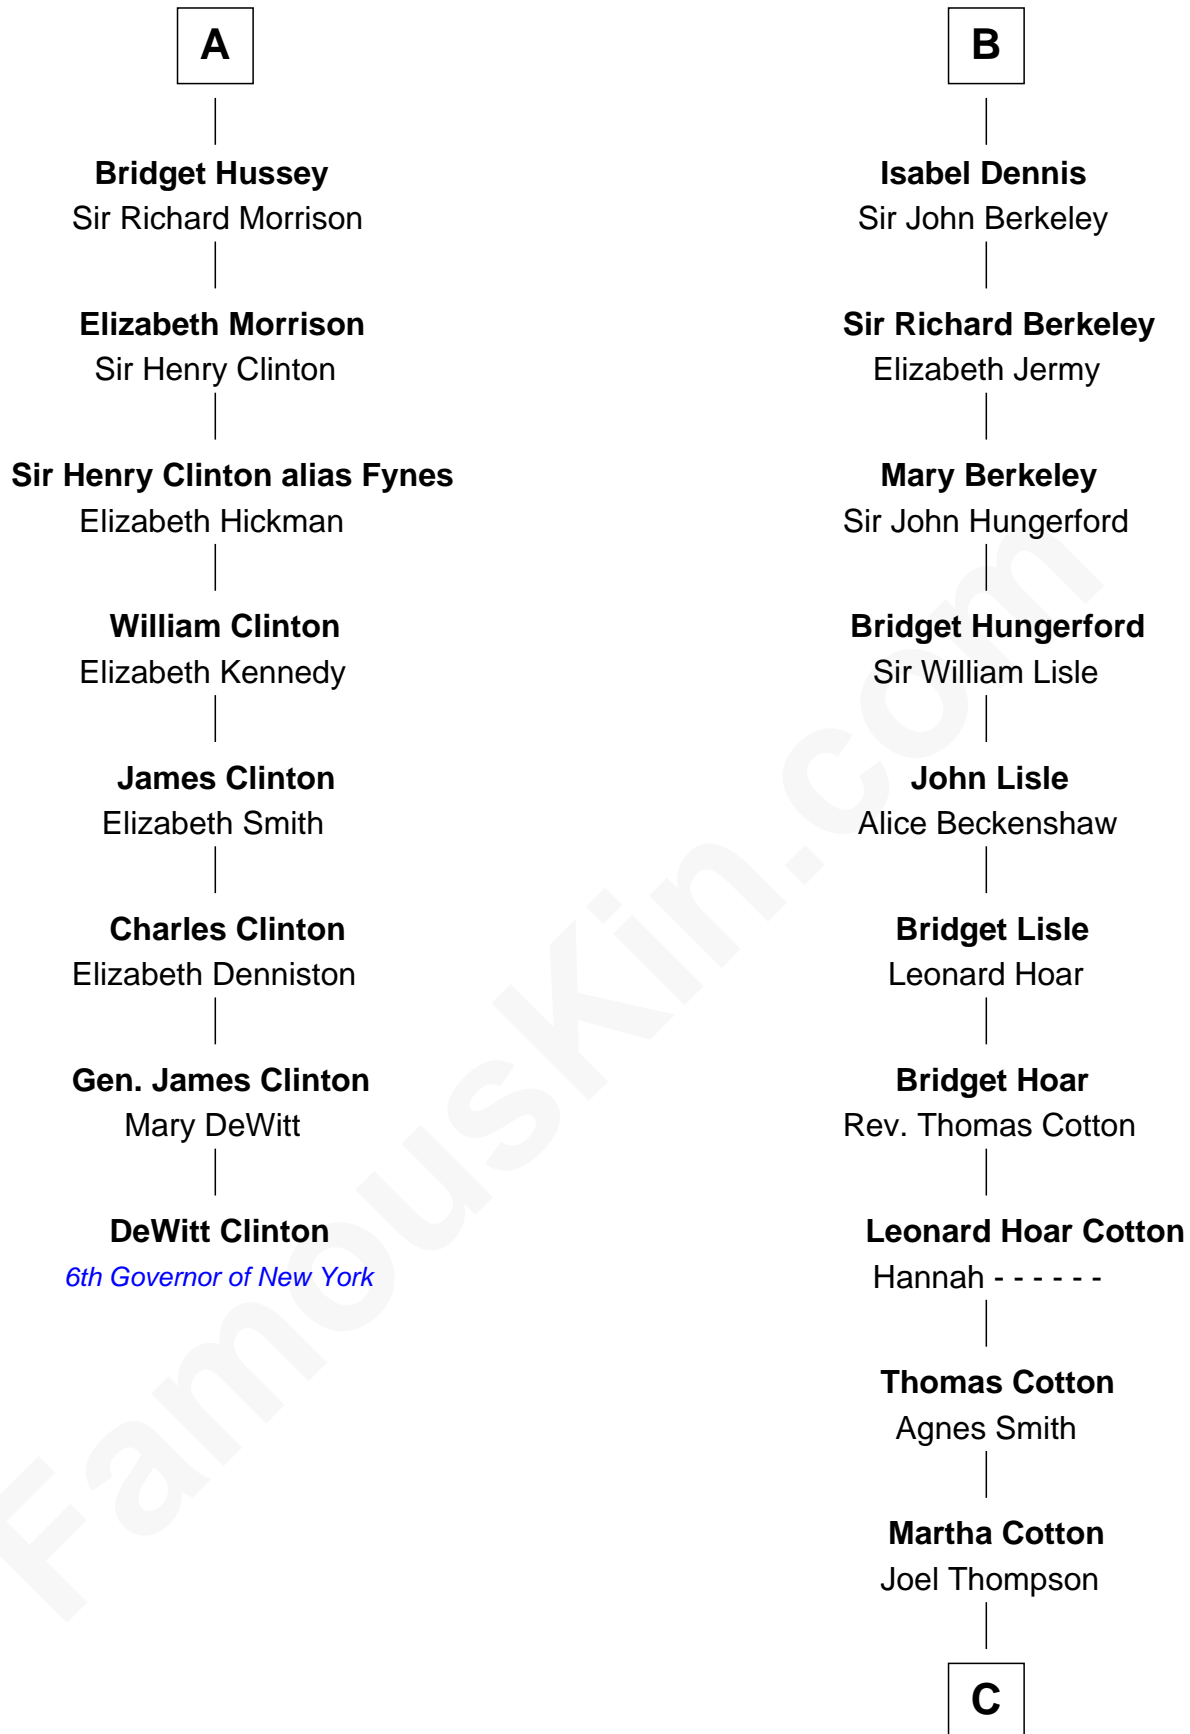

FamousKin.com Relationship Chart of

DeWitt Clinton

6th Governor of New York

14th cousin 6 times removed of

Clare Eames

Silent Movie Actress

C

—
Martha Cotton Thompson

Nathaniel Eames

—
Ithamer Bellows Eames

Emma Hayden

—
Harold Hayden Eames

Clare Hamilton

—
Clare Eames

Silent Movie Actress