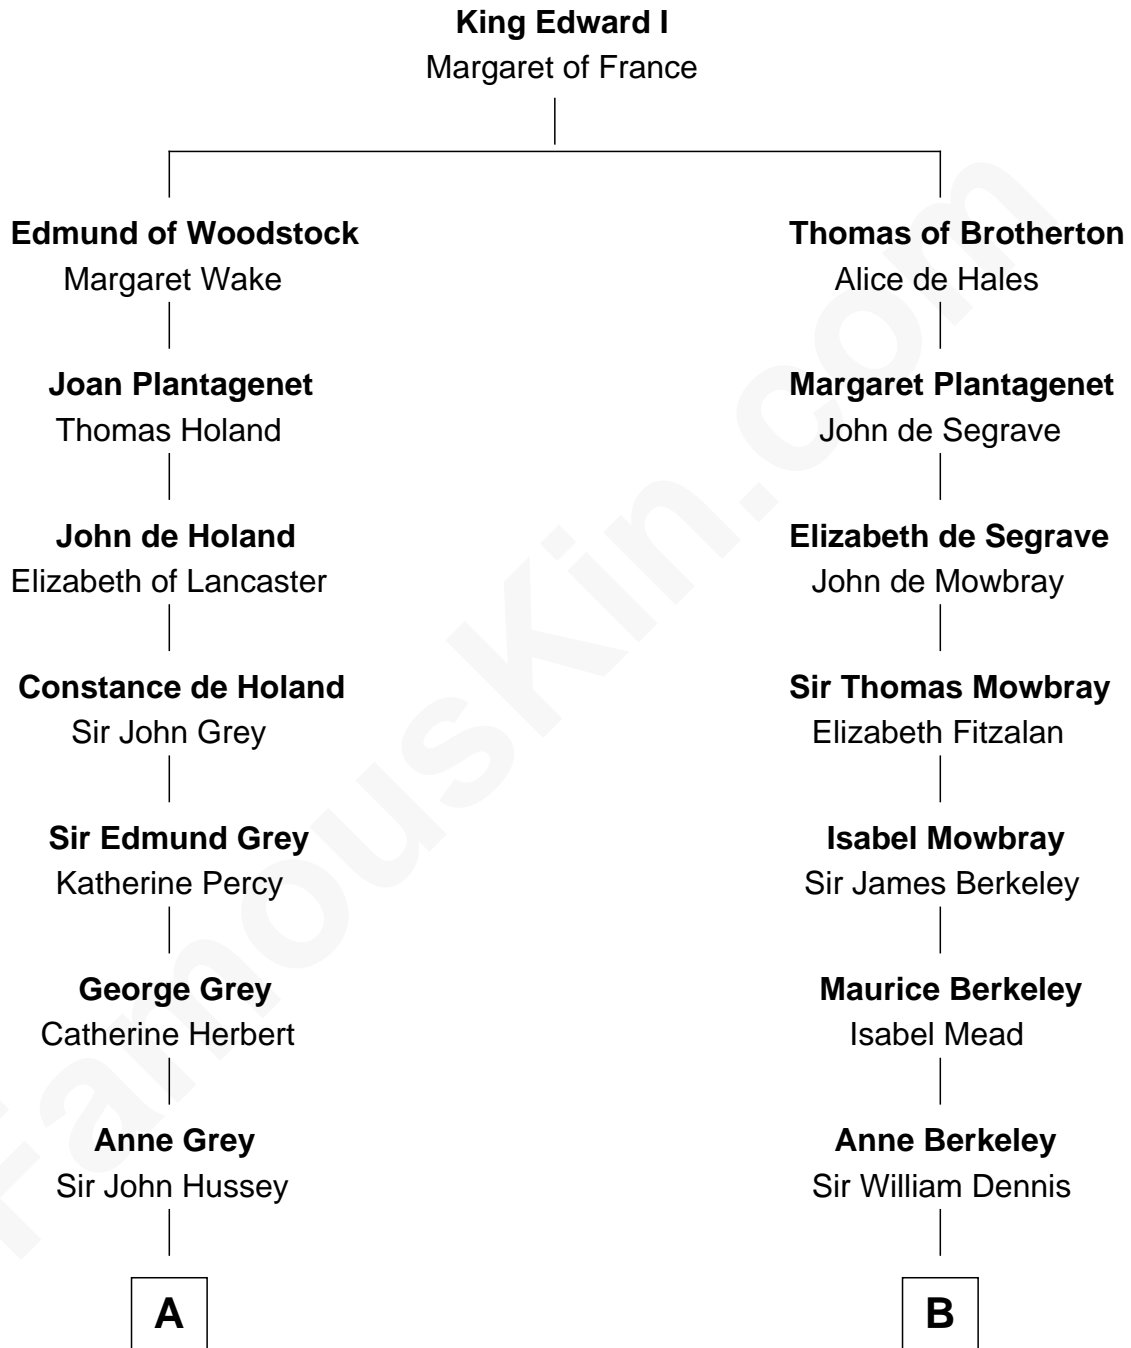

FamousKin.com Relationship Chart of

DeWitt Clinton

6th Governor of New York

14th cousin 6 times removed of

Clare Eames

Silent Movie Actress

C

—
Martha Cotton Thompson

Nathaniel Eames

—
Ithamer Bellows Eames

Emma Hayden

—
Harold Hayden Eames

Clare Hamilton

—
Clare Eames

Silent Movie Actress