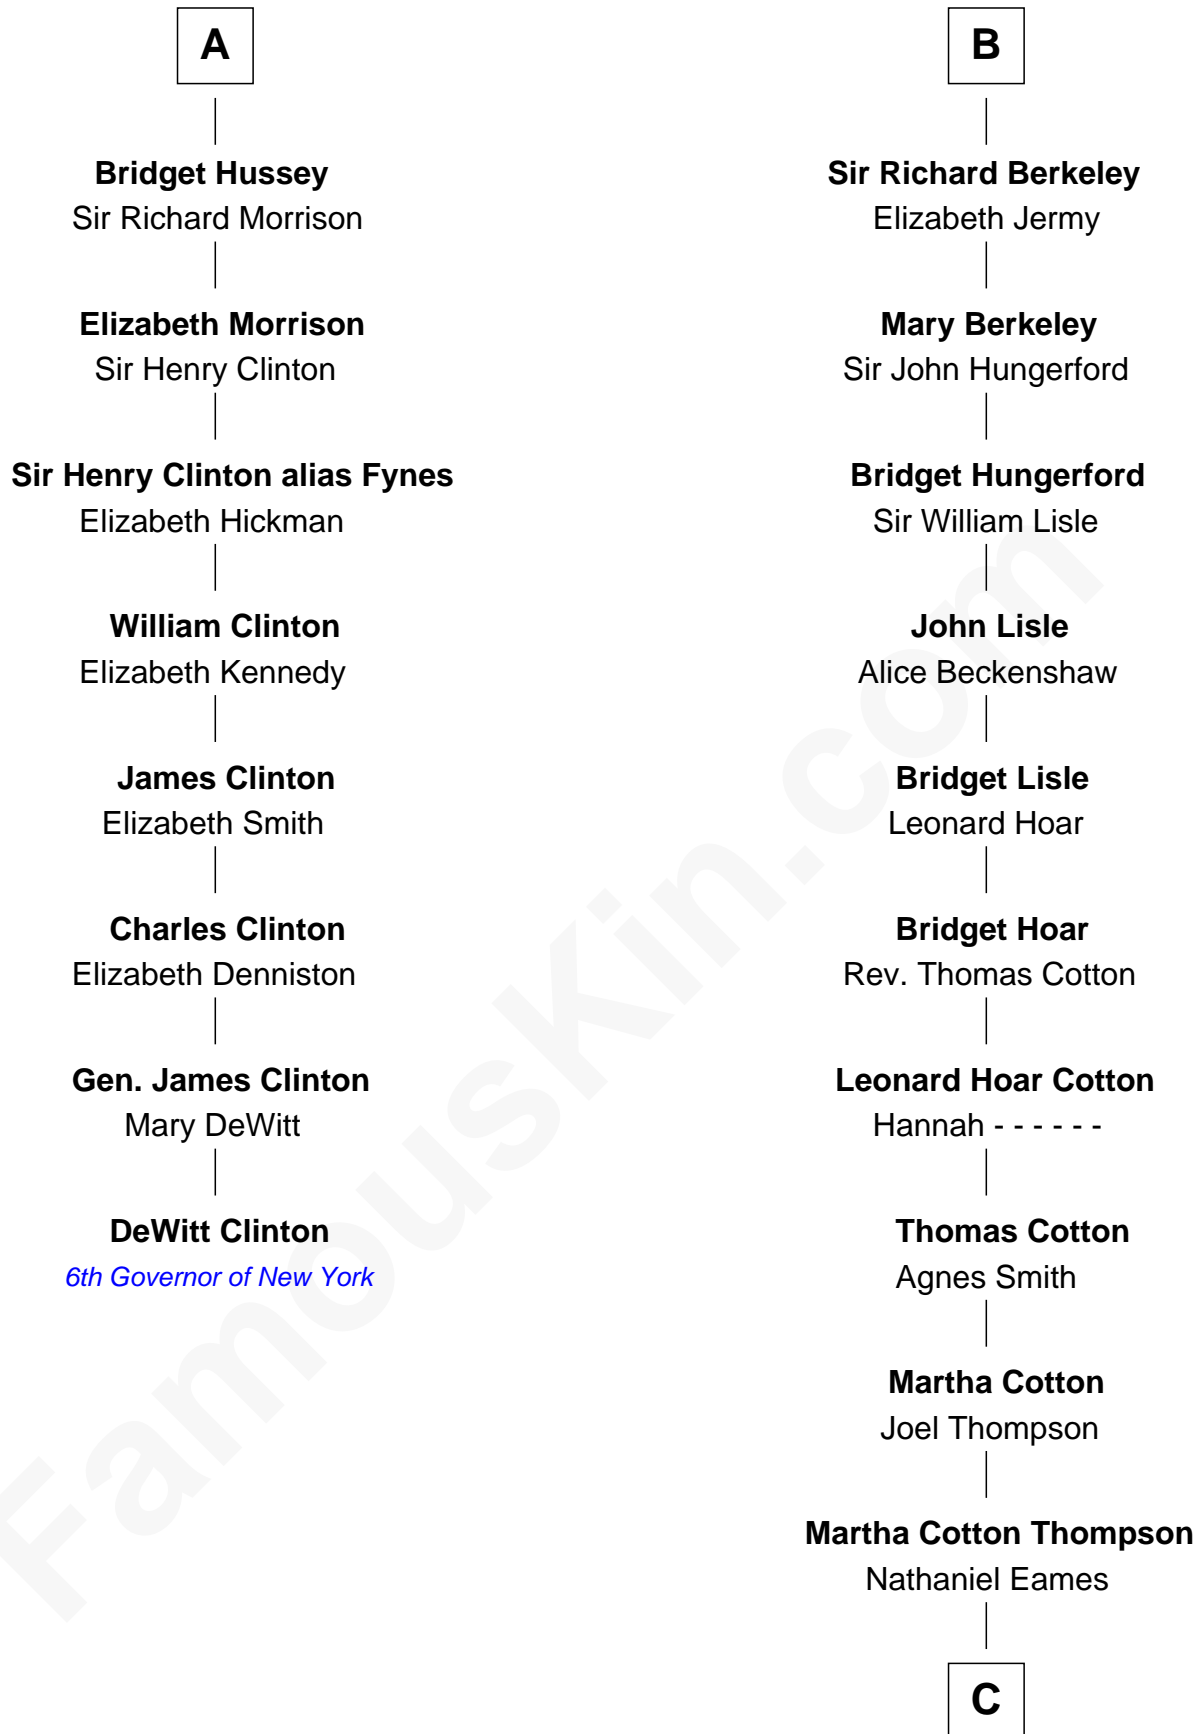

# FamousKin.com Relationship Chart of

**DeWitt Clinton**

*6th Governor of New York*

14th cousin 5 times removed of

**Clare Eames**

*Silent Movie Actress*

**Henry Plantagenet**

Maud de Chaworth

**Henry of Lancaster**  
Isabella de Beaumont

**Blanche of Lancaster**  
John of Gaunt

**Elizabeth of Lancaster**  
John de Holand

**Constance de Holand**  
Sir John Grey

**Sir Edmund Grey**  
Katherine Percy

**George Grey**  
Catherine Herbert

**Anne Grey**  
Sir John Hussey

**A**

**Joan of Lancaster**  
John de Mowbray

**John de Mowbray**  
Elizabeth de Segrave

**Sir Thomas Mowbray**  
Elizabeth Fitzalan

**Isabel Mowbray**  
Sir James Berkeley

**Maurice Berkeley**  
Isabel Mead

**Anne Berkeley**  
Sir William Dennis

**Isabel Dennis**  
Sir John Berkeley

**B**

**C**

**Ithamer Bellows Eames**

Emma Hayden

**Harold Hayden Eames**