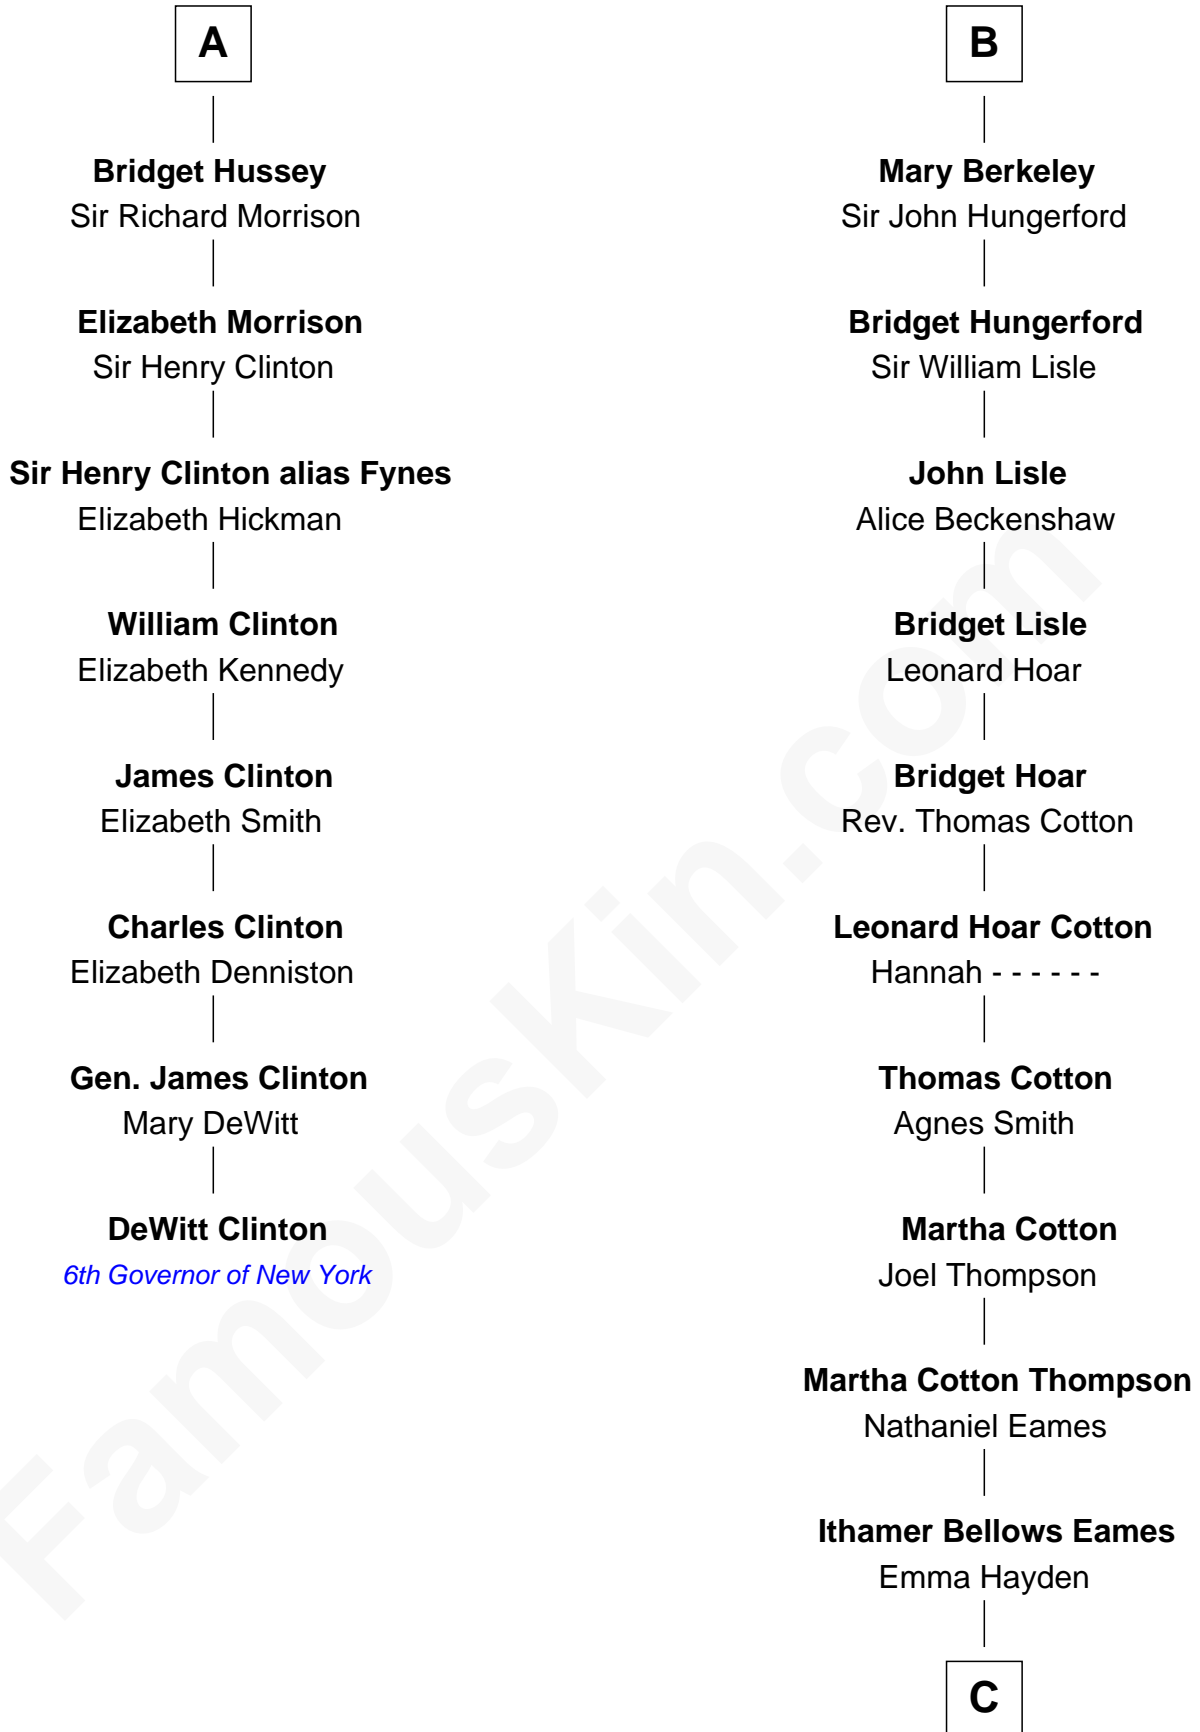

# FamousKin.com Relationship Chart of

**DeWitt Clinton**

*6th Governor of New York*

14th cousin 4 times removed of

**Clare Eames**

*Silent Movie Actress*

**C**

Harold Hayden Eames

Clare Hamilton

**Clare Eames**

*Silent Movie Actress*

FamousKin.com