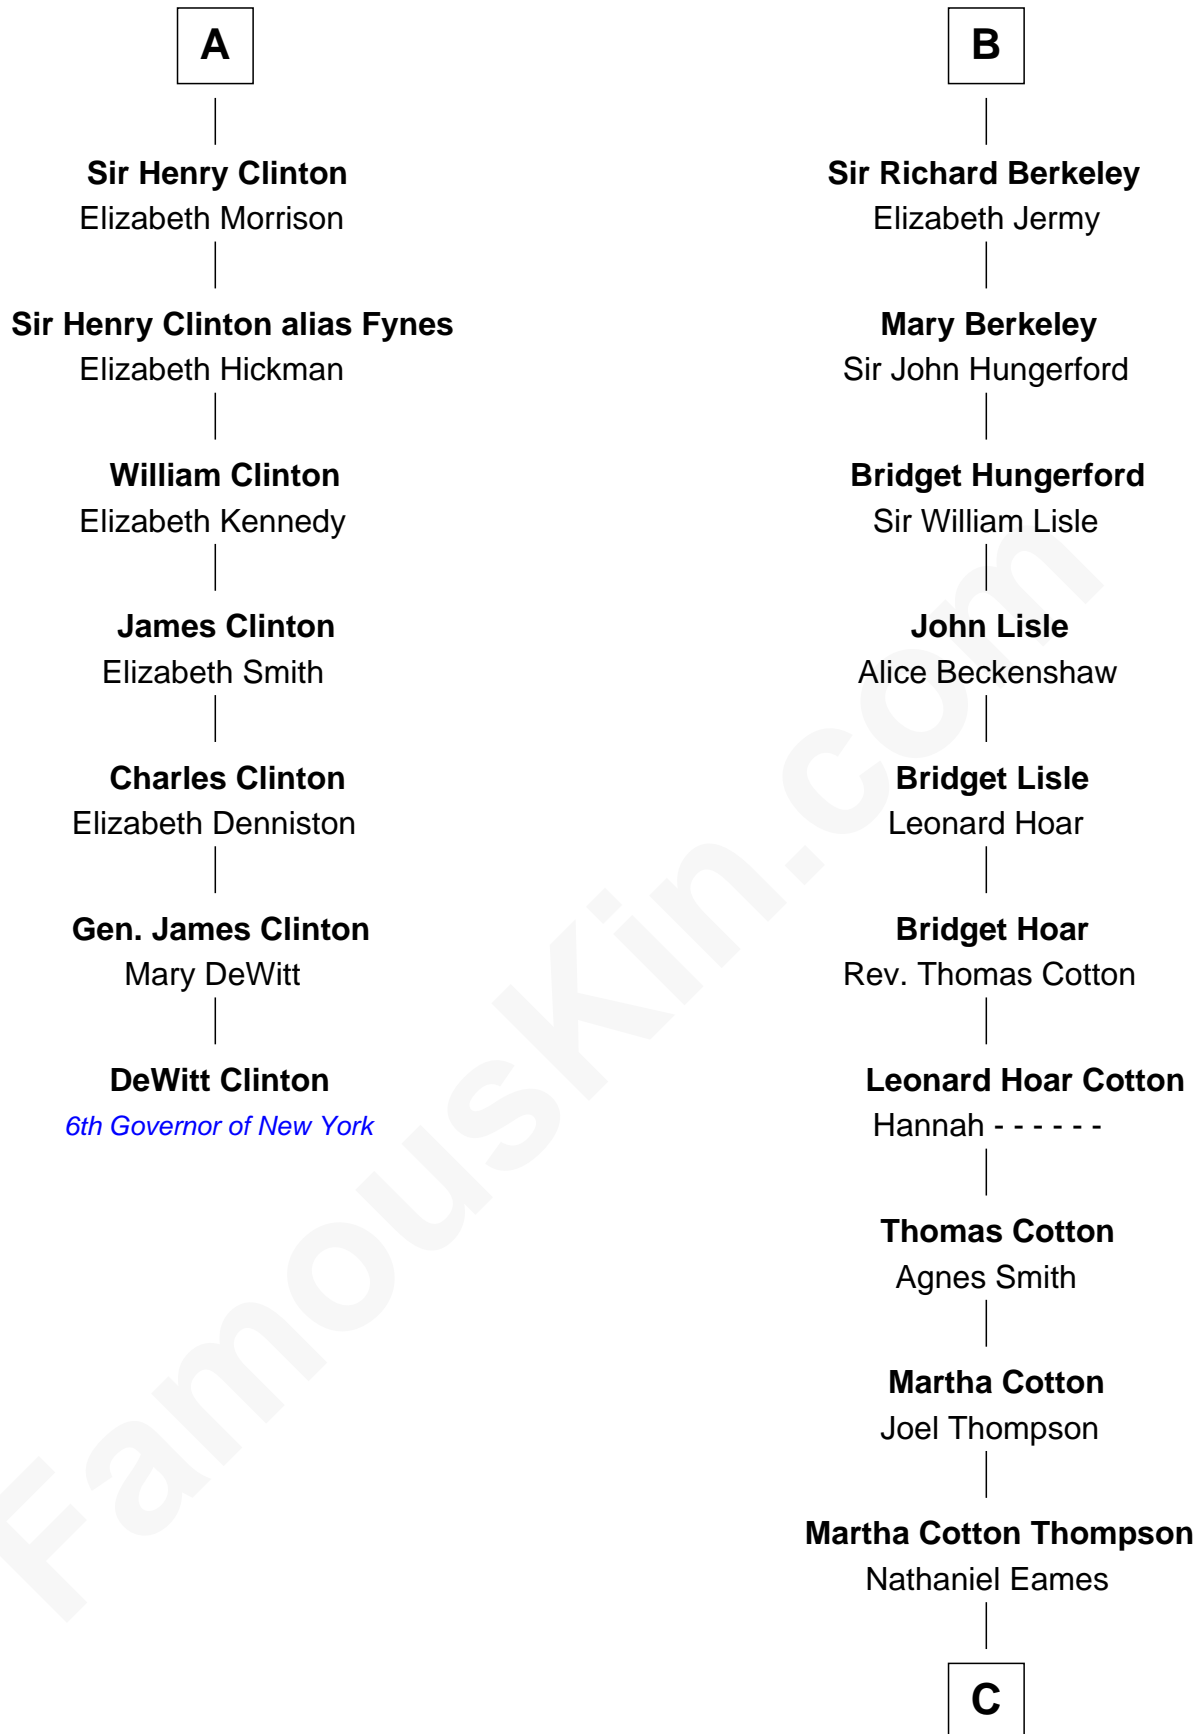

# FamousKin.com Relationship Chart of

**DeWitt Clinton**

*6th Governor of New York*

13th cousin 6 times removed of

**Clare Eames**

*Silent Movie Actress*

**Sir Maurice de Berkeley**

Eve la Zouche

**C**

**Ithamer Bellows Eames**

Emma Hayden

**Harold Hayden Eames**

Clare Hamilton

**Clare Eames**

*Silent Movie Actress*

FamousKin.com