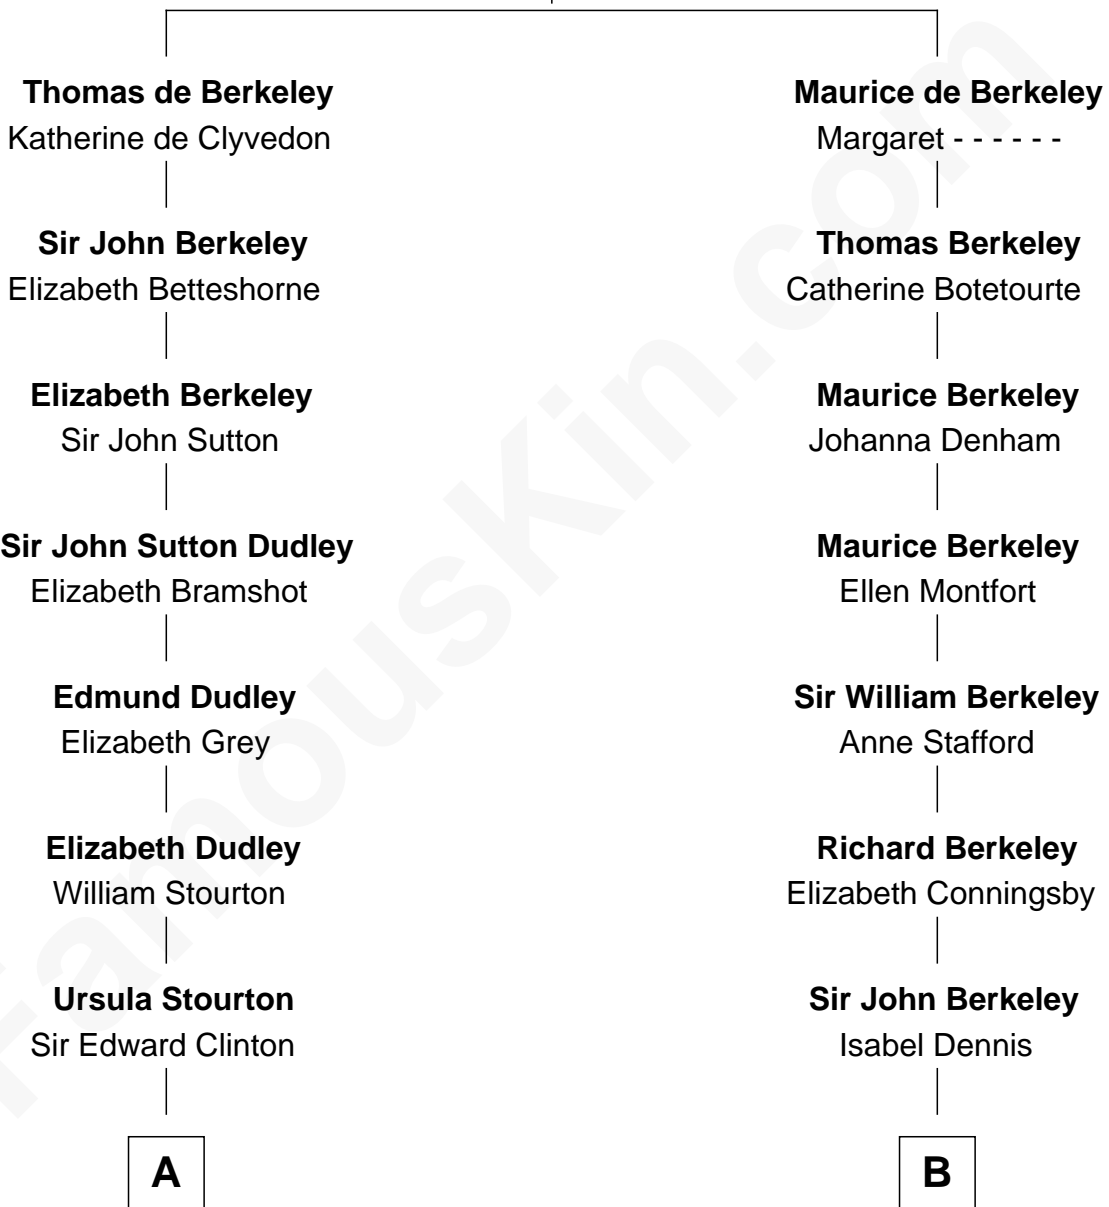

# FamousKin.com Relationship Chart of

**DeWitt Clinton**

*6th Governor of New York*

13th cousin 6 times removed of

**Clare Eames**

*Silent Movie Actress*

**Sir Maurice de Berkeley**

Eve la Zouche

**C**

**Ithamer Bellows Eames**

Emma Hayden

**Harold Hayden Eames**

Clare Hamilton

**Clare Eames**

*Silent Movie Actress*

FamousKin.com