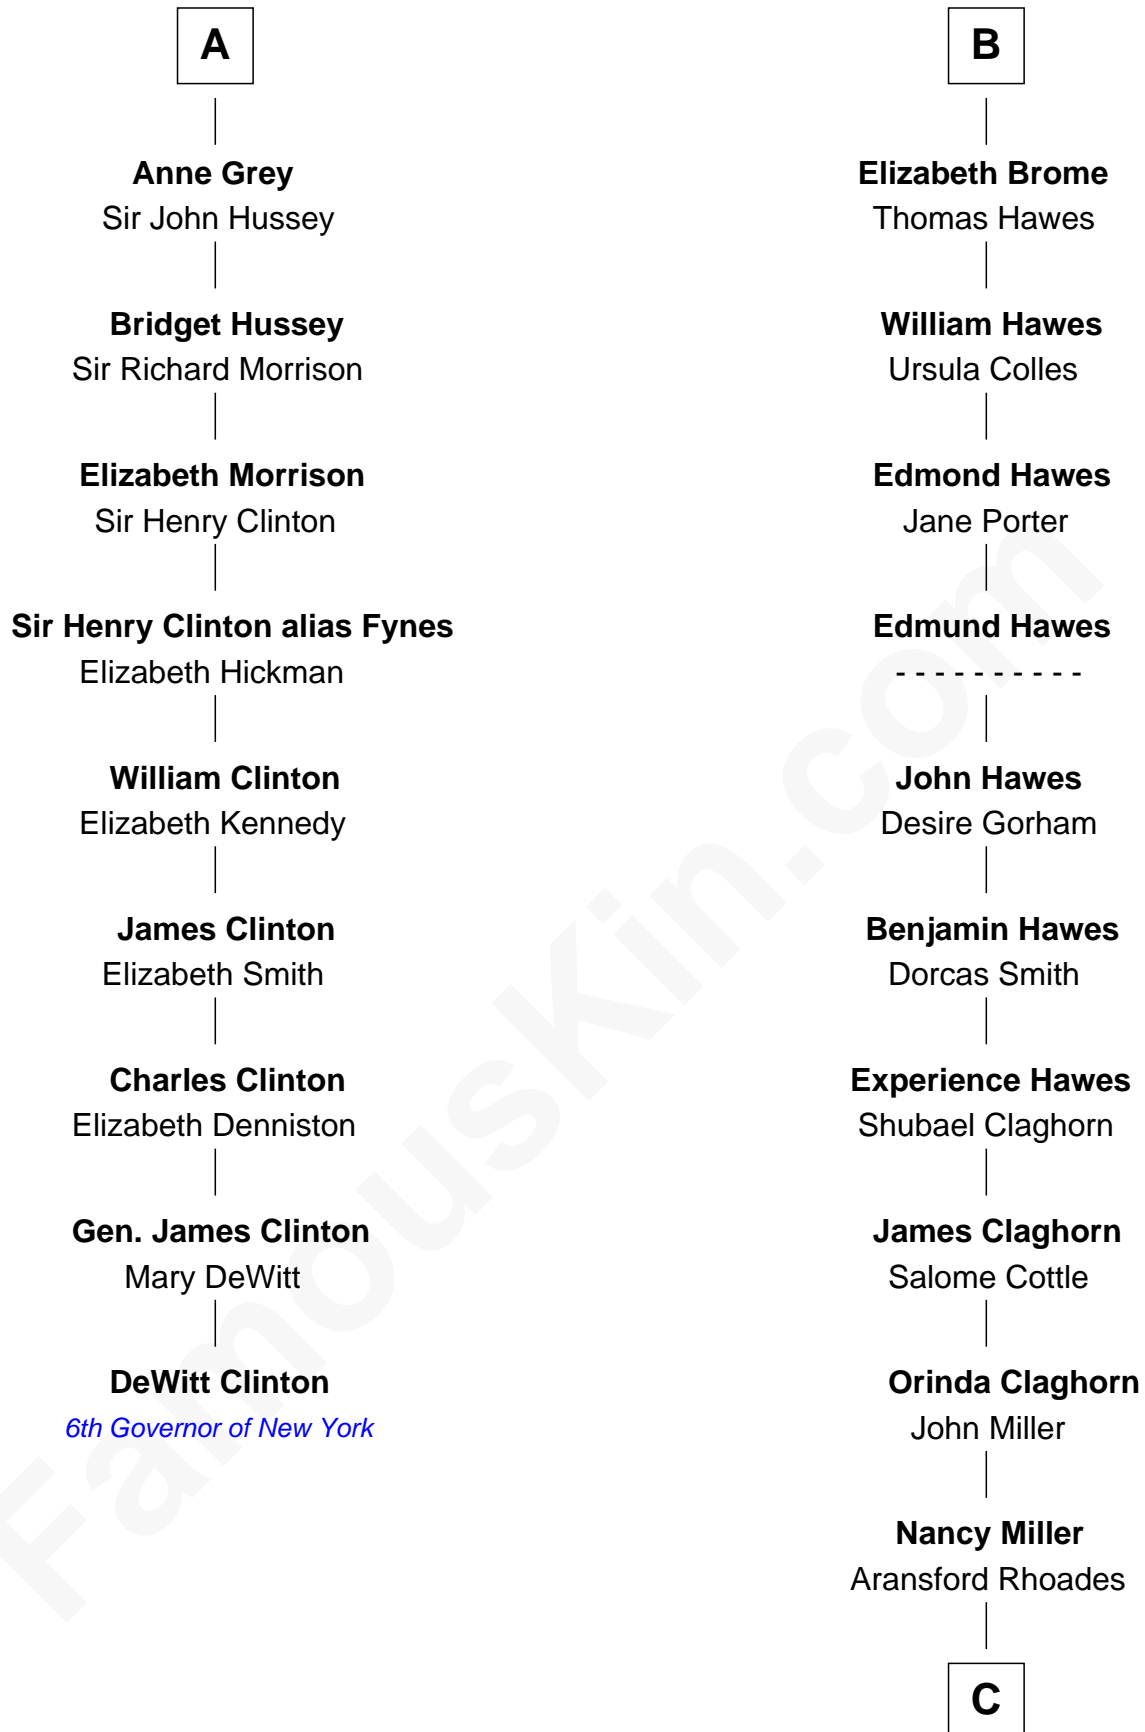

FamousKin.com Relationship Chart of

DeWitt Clinton

6th Governor of New York

15th cousin 6 times removed of

Penn Jillette

Magician

Sir Robert de Ros

Isabel de Aubeney

C

Ellen L. Rhoades
Marshall I. Jenkins

Cora Ellen Jenkins

Elizabeth Jenkins
Robert Henry Parks

Valda Ruth Parks
Samuel Herbert Jillette

Penn Jillette
Magician