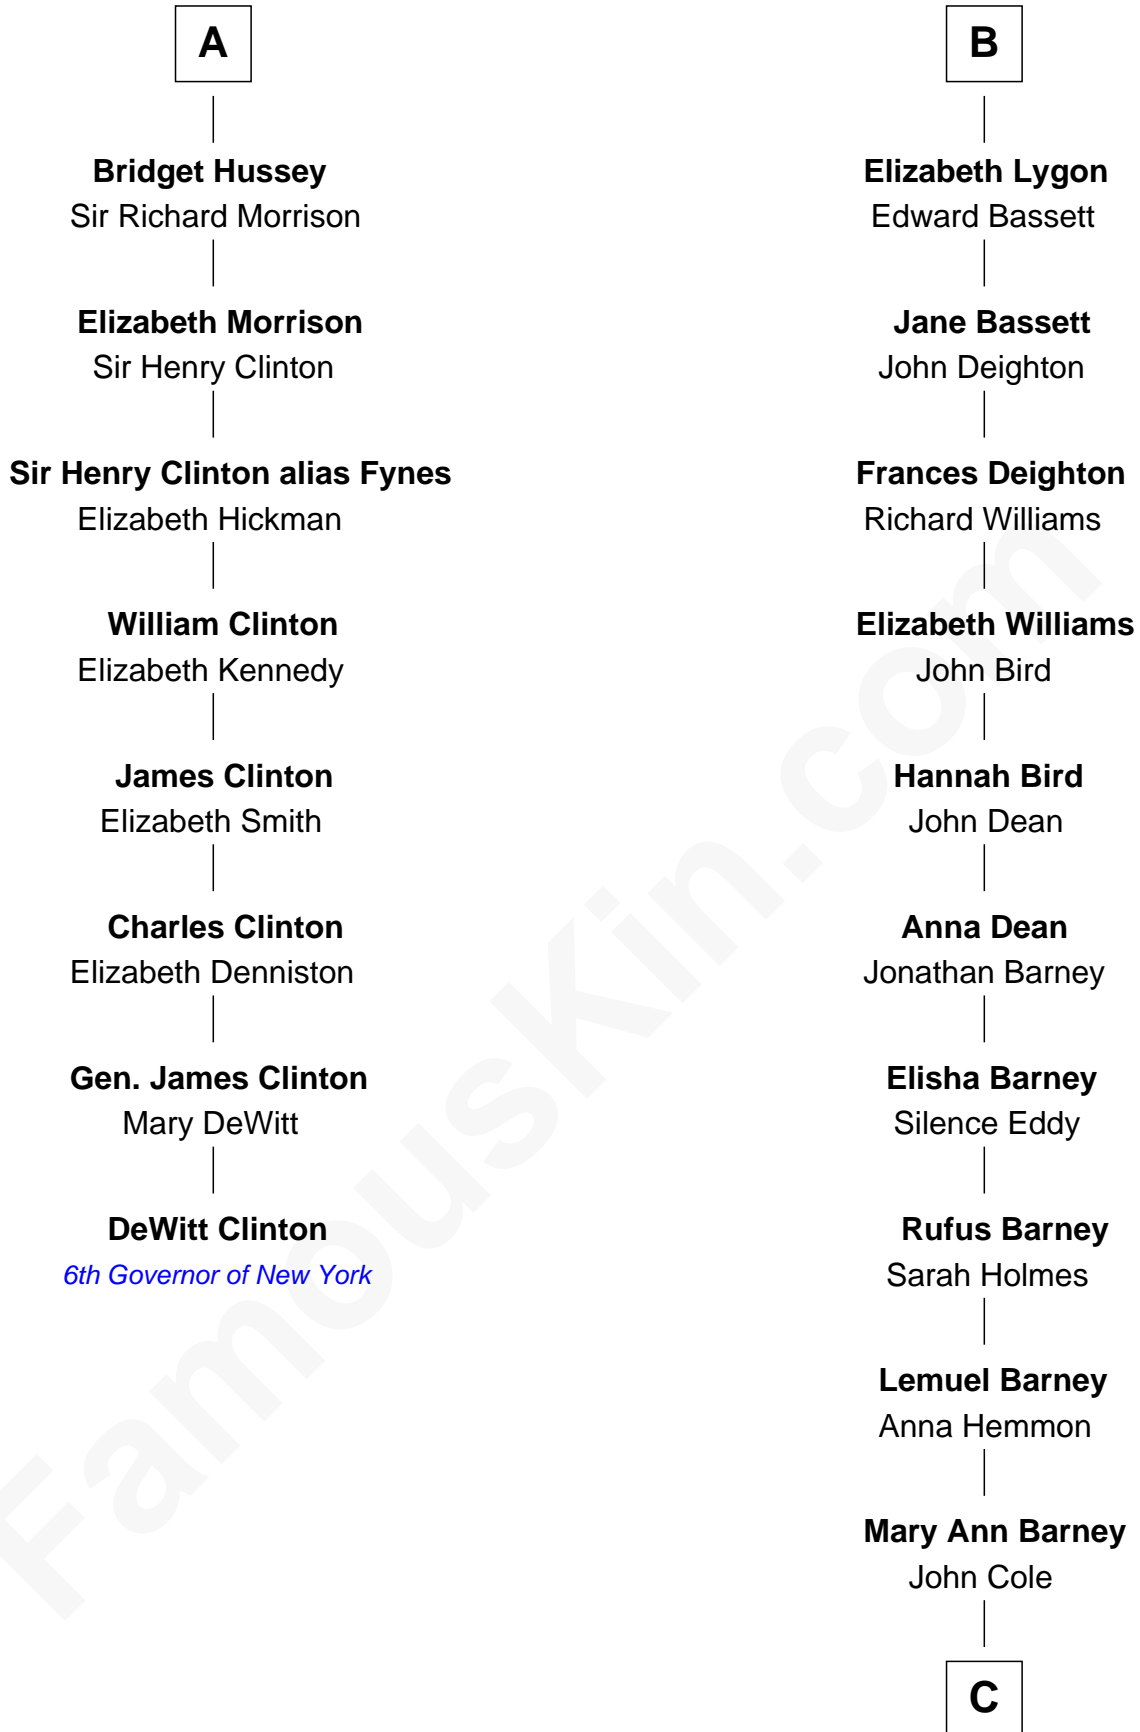

# FamousKin.com Relationship Chart of

**DeWitt Clinton**

*6th Governor of New York*

14th cousin 7 times removed of

**Michael Lookinland**

*TV Actor*

**Elizabeth de Badlesmere**

*with husband*  
Sir Edmund Mortimer

**Elizabeth Mortimer**  
Sir Henry Percy

**Isabel Mowbray**  
Sir James Berkeley

**Sir Henry Percy**  
Eleanor Neville

**Maurice Berkeley**  
Isabel Mead

**Katherine Percy**  
Sir Edmund Grey

**Anne Berkeley**  
Sir William Dennis

**George Grey**  
Catherine Herbert

**Isabel Dennis**  
Sir John Berkeley

**Anne Grey**  
Sir John Hussey

**Elizabeth Berkeley**  
Henry Lygon

**A**

**B**

**C**

**Rufus Lemuel Cole**

Matilda M. Hall

**Nellie M. Cole**

John Andrew Lookinland

**Orrin Paul Lookinland**

Madeline Tait

**Paul Russell Lookinland**

Karen Ruth McKinney

**Michael Lookinland**