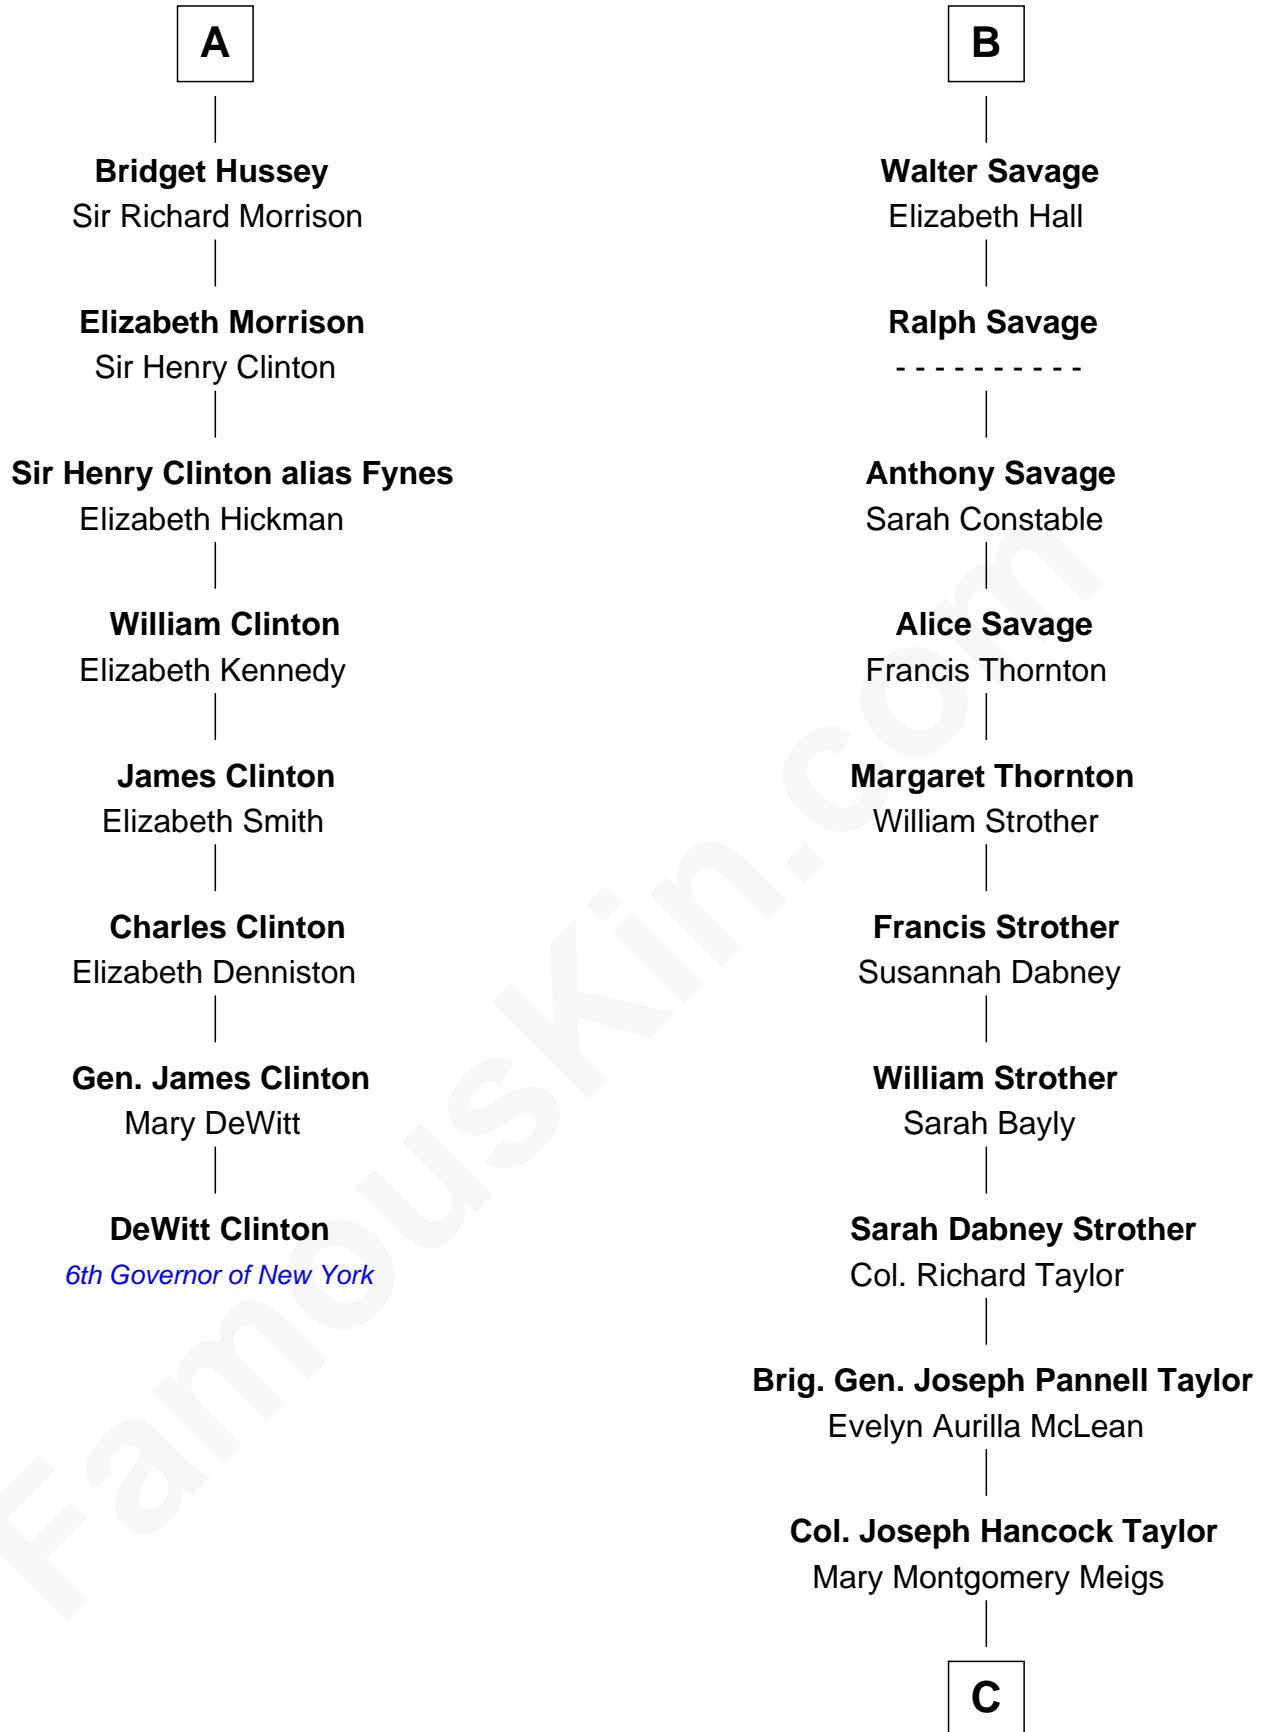

FamousKin.com Relationship Chart of

DeWitt Clinton

6th Governor of New York

14th cousin 6 times removed of

Parker Stevenson

TV and Movie Actor

C

Evelyn Taylor

Eli Kirk Price

Philip Price

Sarah Meade Harrison

Sarah Meade Price

Richard Stevenson Parker

Parker Stevenson

TV and Movie Actor

FamousKin.com