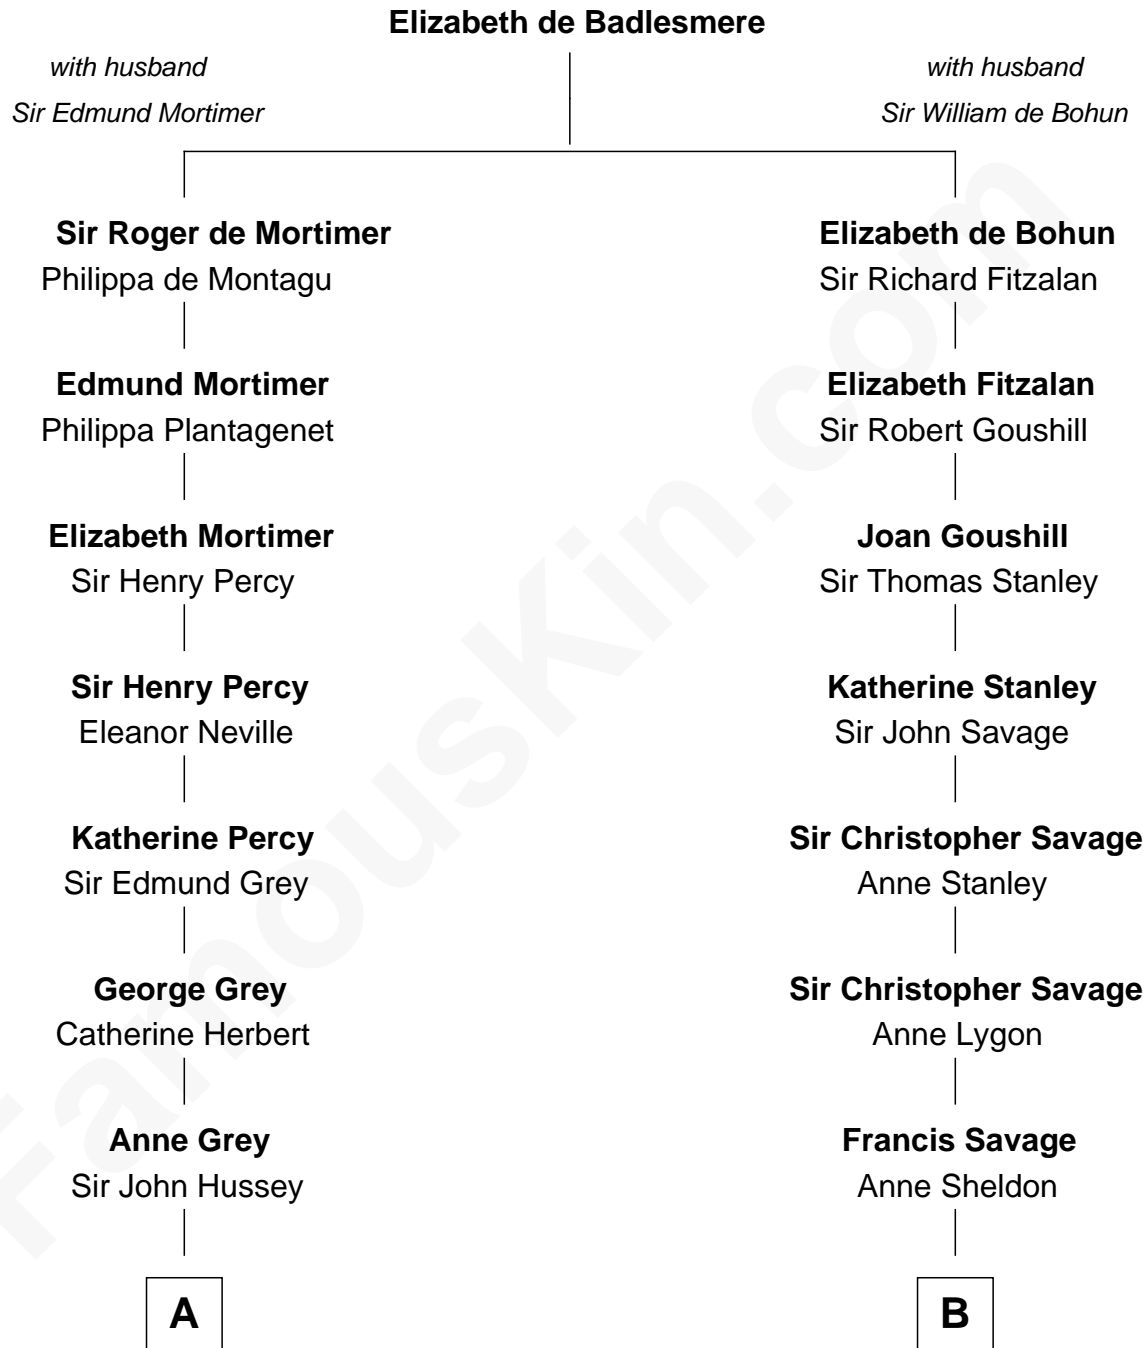

FamousKin.com Relationship Chart of

DeWitt Clinton

6th Governor of New York

14th cousin 6 times removed of

Parker Stevenson

TV and Movie Actor

C

Evelyn Taylor

Eli Kirk Price

Philip Price

Sarah Meade Harrison

Sarah Meade Price

Richard Stevenson Parker

Parker Stevenson

TV and Movie Actor

FamousKin.com