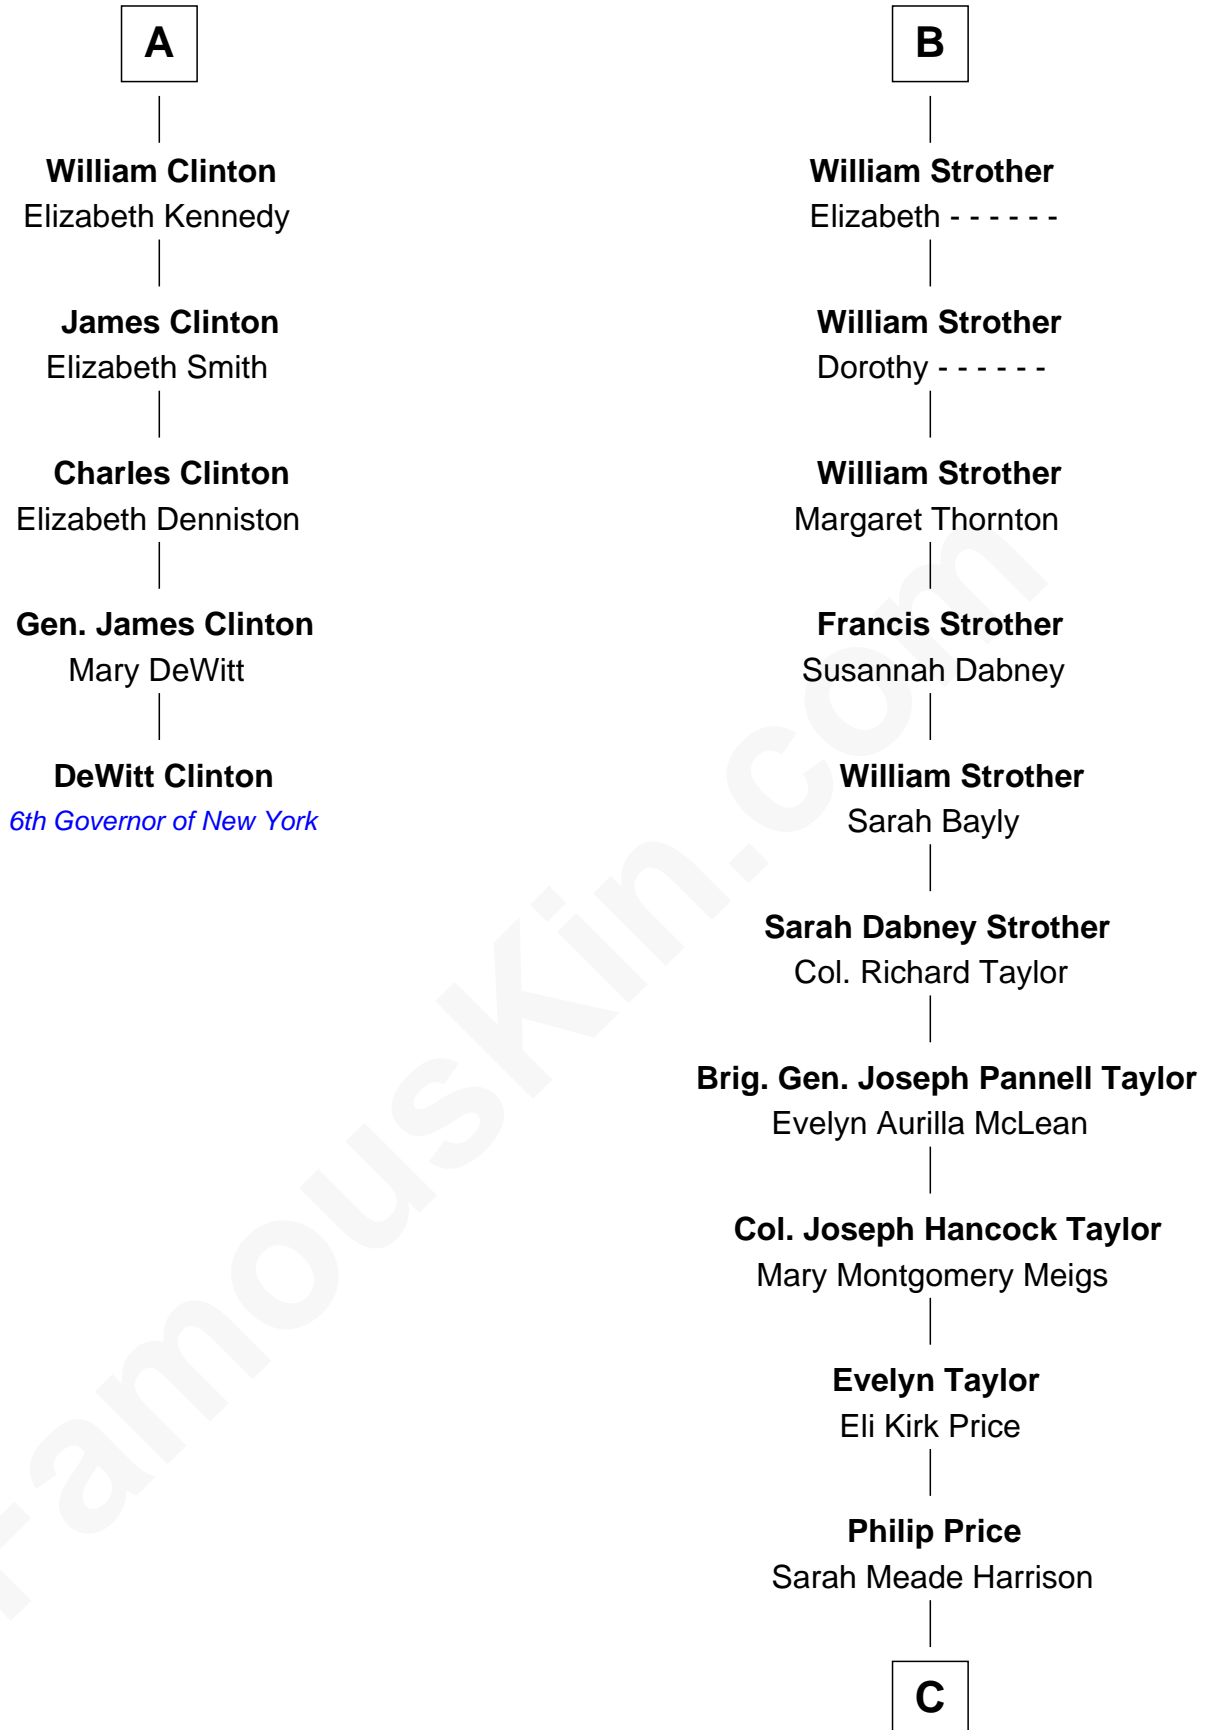

# FamousKin.com Relationship Chart of

**DeWitt Clinton**

*6th Governor of New York*

11th cousin 7 times removed of

**Parker Stevenson**

*TV and Movie Actor*

**Sir Ralph Neville**

Joan Beaufort

**Eleanor Neville**

Sir Henry Percy

**Katherine Percy**

Sir Edmund Grey

**George Grey**

Catherine Herbert

**Anne Grey**

Sir John Hussey

**Bridget Hussey**

Sir Richard Morrison

**Elizabeth Morrison**

Sir Henry Clinton

**Sir Henry Clinton alias Fynes**

Elizabeth Hickman

**A**

**George Neville**

Sir George Conyers

**Sir John Conyers**

Agnes Bowes

**Eleanor Conyers**

Lancelot Strother

**B**

**C**

**Sarah Meade Price**  
Richard Stevenson Parker