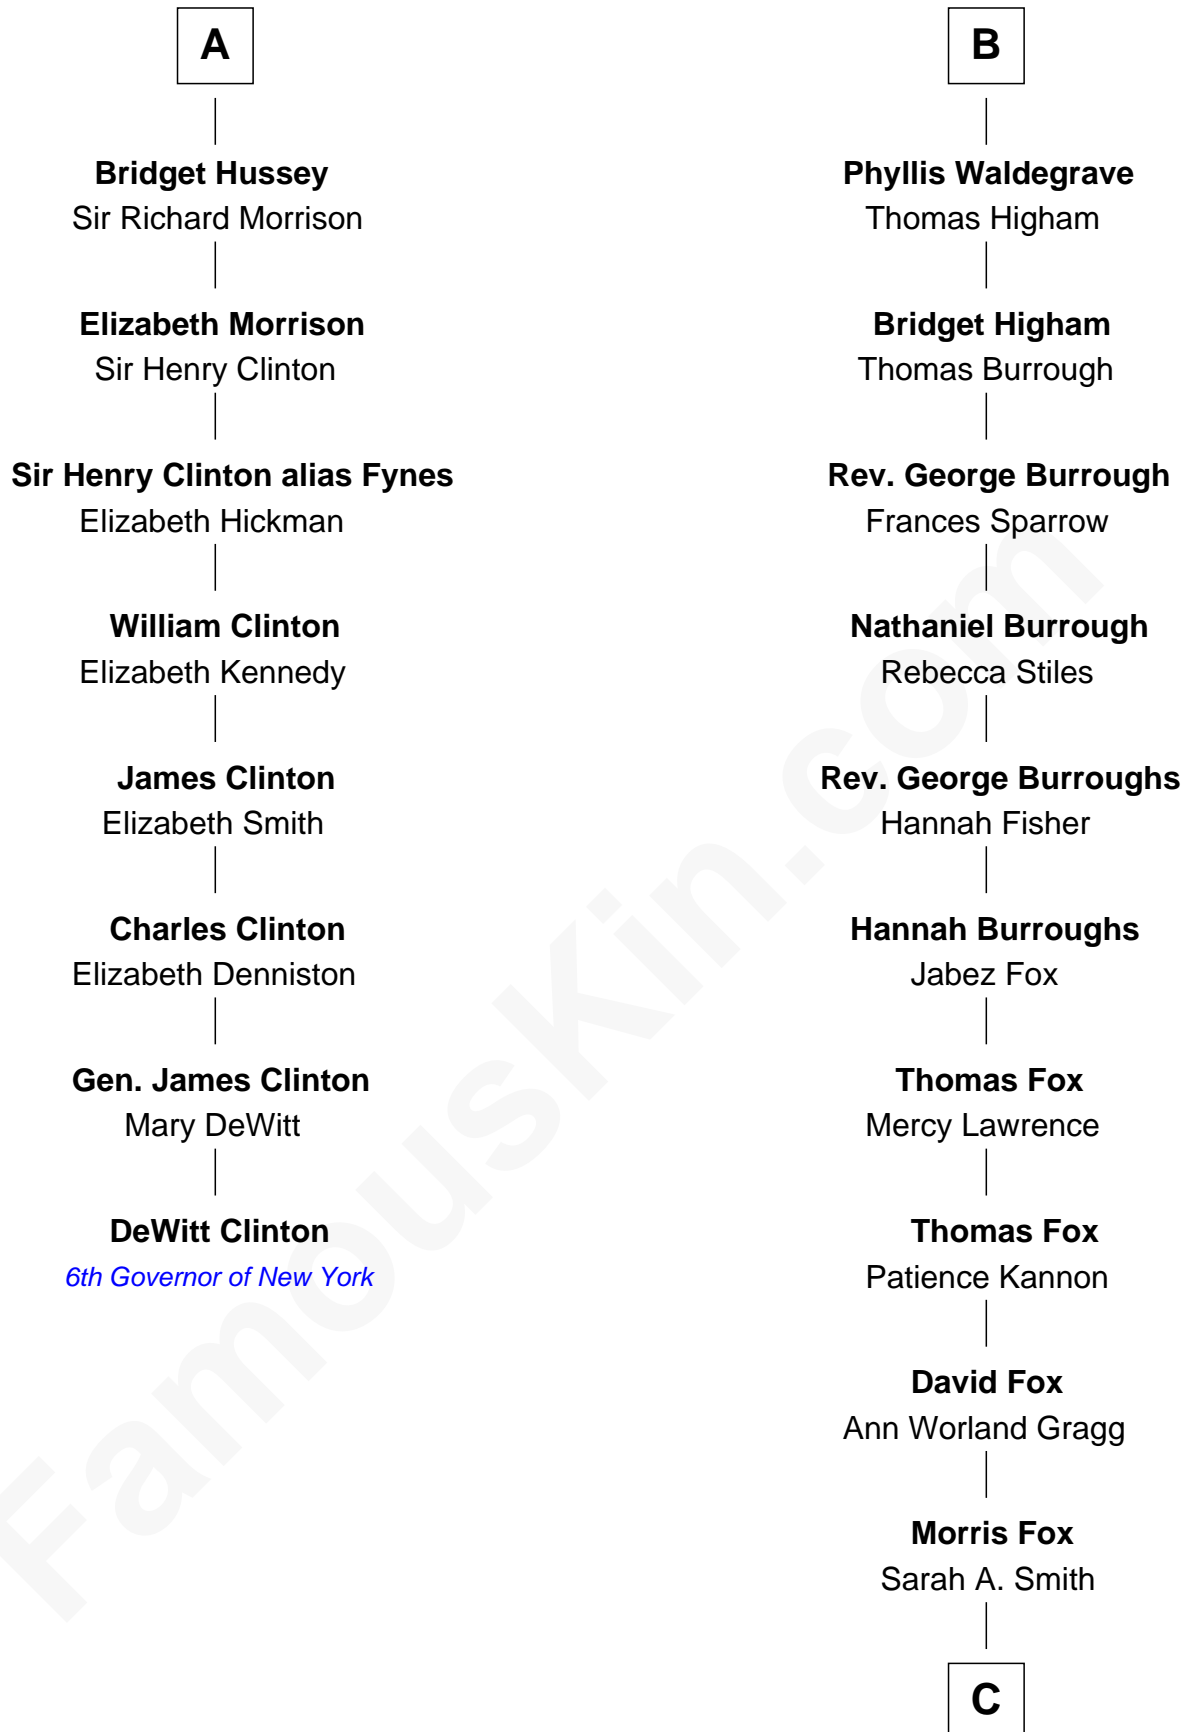

FamousKin.com Relationship Chart of

DeWitt Clinton

6th Governor of New York

14th cousin 6 times removed of

Bob Moore

Co-Founder, Bob's Red Mill

Bartholomew de Badlesmere

Margaret de Clare

Sir John de Tivetot

Sir Robert de Tivetot

Margaret Deincourt

Elizabeth de Tivetot

Sir Philip le Despencer

Margery Despencer

Sir Roger Wentworth

Henry Wentworth

Elizabeth Howard

Margery Wentworth

Sir William Waldegrave

George Waldegrave

Anne Drury

B

C

Violette Fox

Daniel Francis Learnard

Clinton Morris Learnard

Gertrude Maud Yost

Doris Dell Learnard

Kenneth Earl Moore

Bob Moore

Co-Founder, Bob's Red Mill