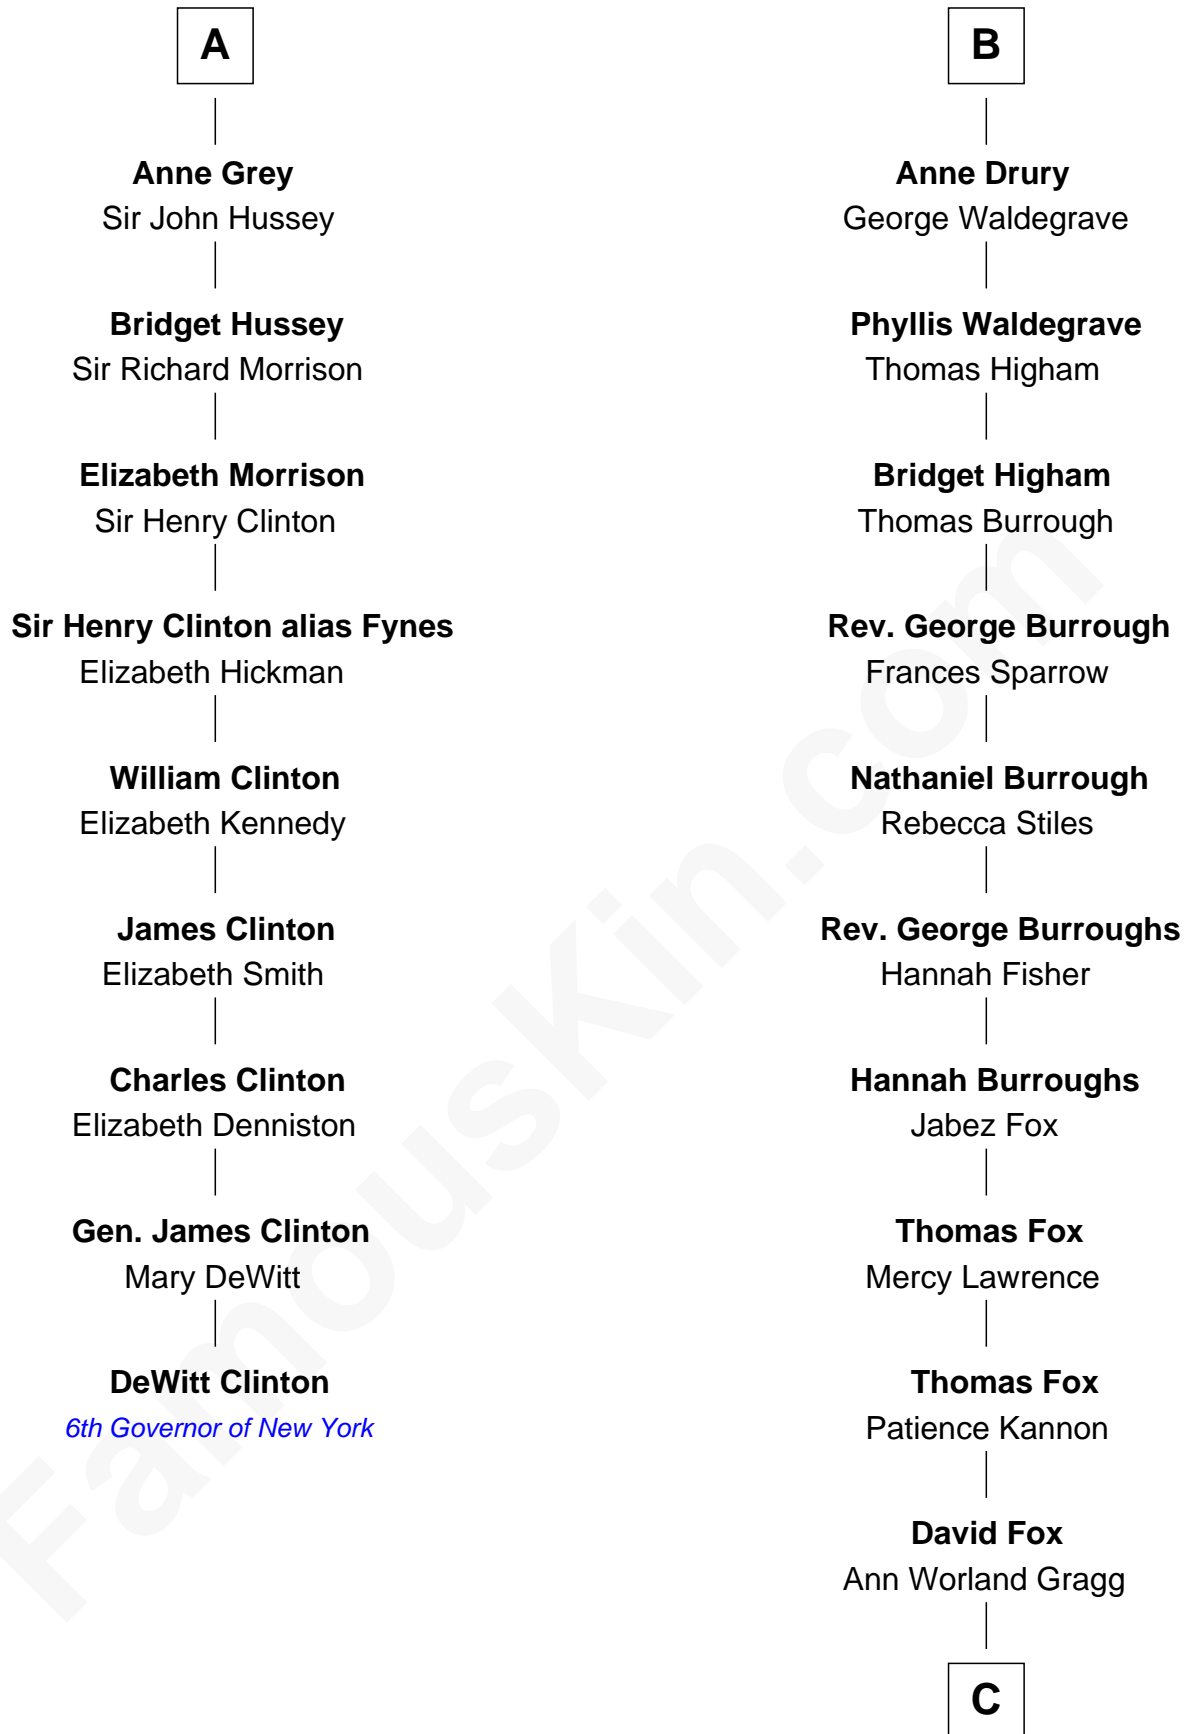

## Relationship Chart of

### DeWitt Clinton

6th Governor of New York

15th cousin 6 times removed of

**Bob Moore**

Co-Founder, Bob's Red Mill

**Sir Gilbert de Clare**

Joan of Acre

C

**Morris Fox**

Sarah A. Smith

**Violette Fox**

Daniel Francis Learnard

**Clinton Morris Learnard**

Gertrude Maud Yost

**Doris Dell Learnard**

Kenneth Earl Moore