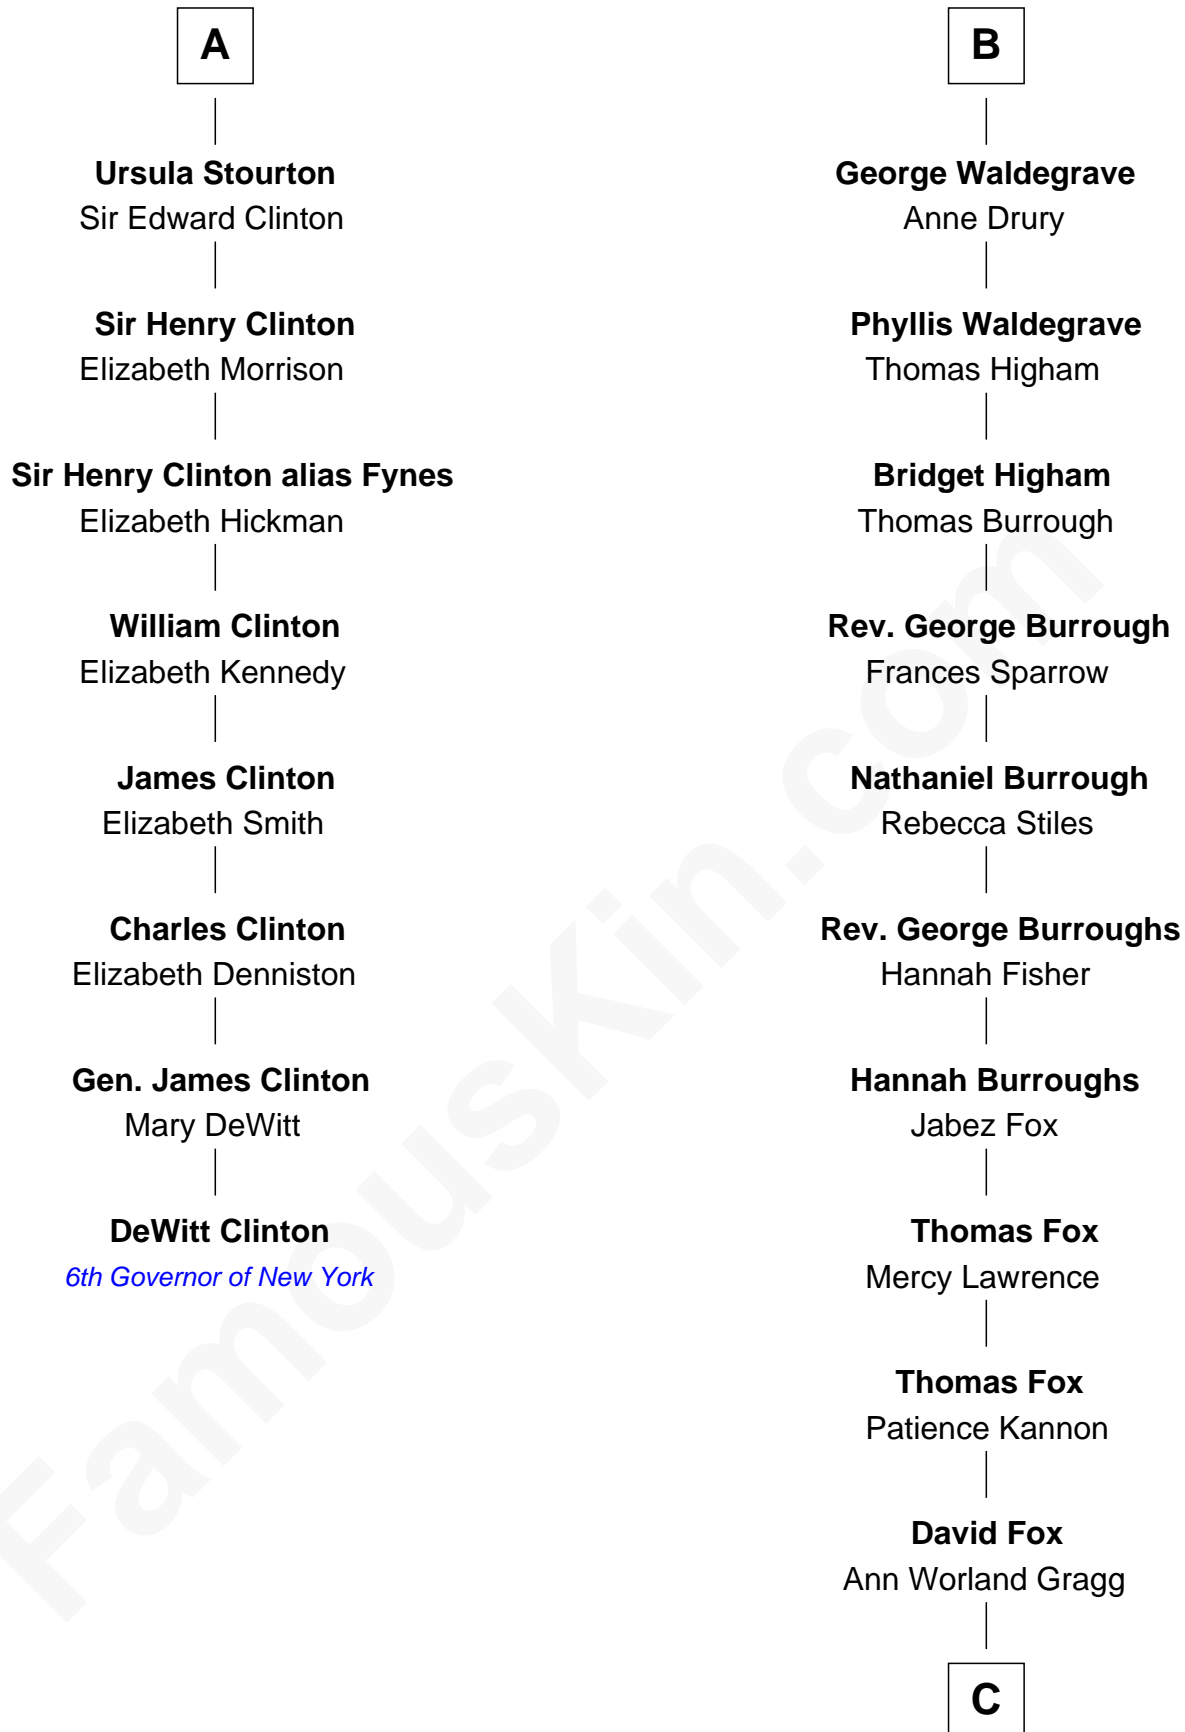

FamousKin.com

Relationship Chart of

DeWitt Clinton

6th Governor of New York

14th cousin 7 times removed of

Bob Moore

Co-Founder, Bob's Red Mill

Eudo la Zouche
Milicent de Cantilupe

Eve la Zouche
Sir Maurice de Berkeley

Thomas de Berkeley
Katherine de Clyvedon

Sir John Berkeley
Elizabeth Betteshorne

Elizabeth Berkeley
Sir John Sutton

Sir John Sutton Dudley
Elizabeth Bramshot

Edmund Dudley
Elizabeth Grey

Elizabeth Dudley
William Stourton

A

Sir William la Zouche
Maud Lovel

Milicent la Zouche
Sir William Deincourt

Margaret Deincourt
Sir Robert de Tibetot

Elizabeth de Tibetot
Sir Philip le Despencer

Margery Despencer
Sir Roger Wentworth

Henry Wentworth
Elizabeth Howard

Margery Wentworth
Sir William Waldegrave

B

C

Morris Fox

Sarah A. Smith

Violette Fox

Daniel Francis Learnard