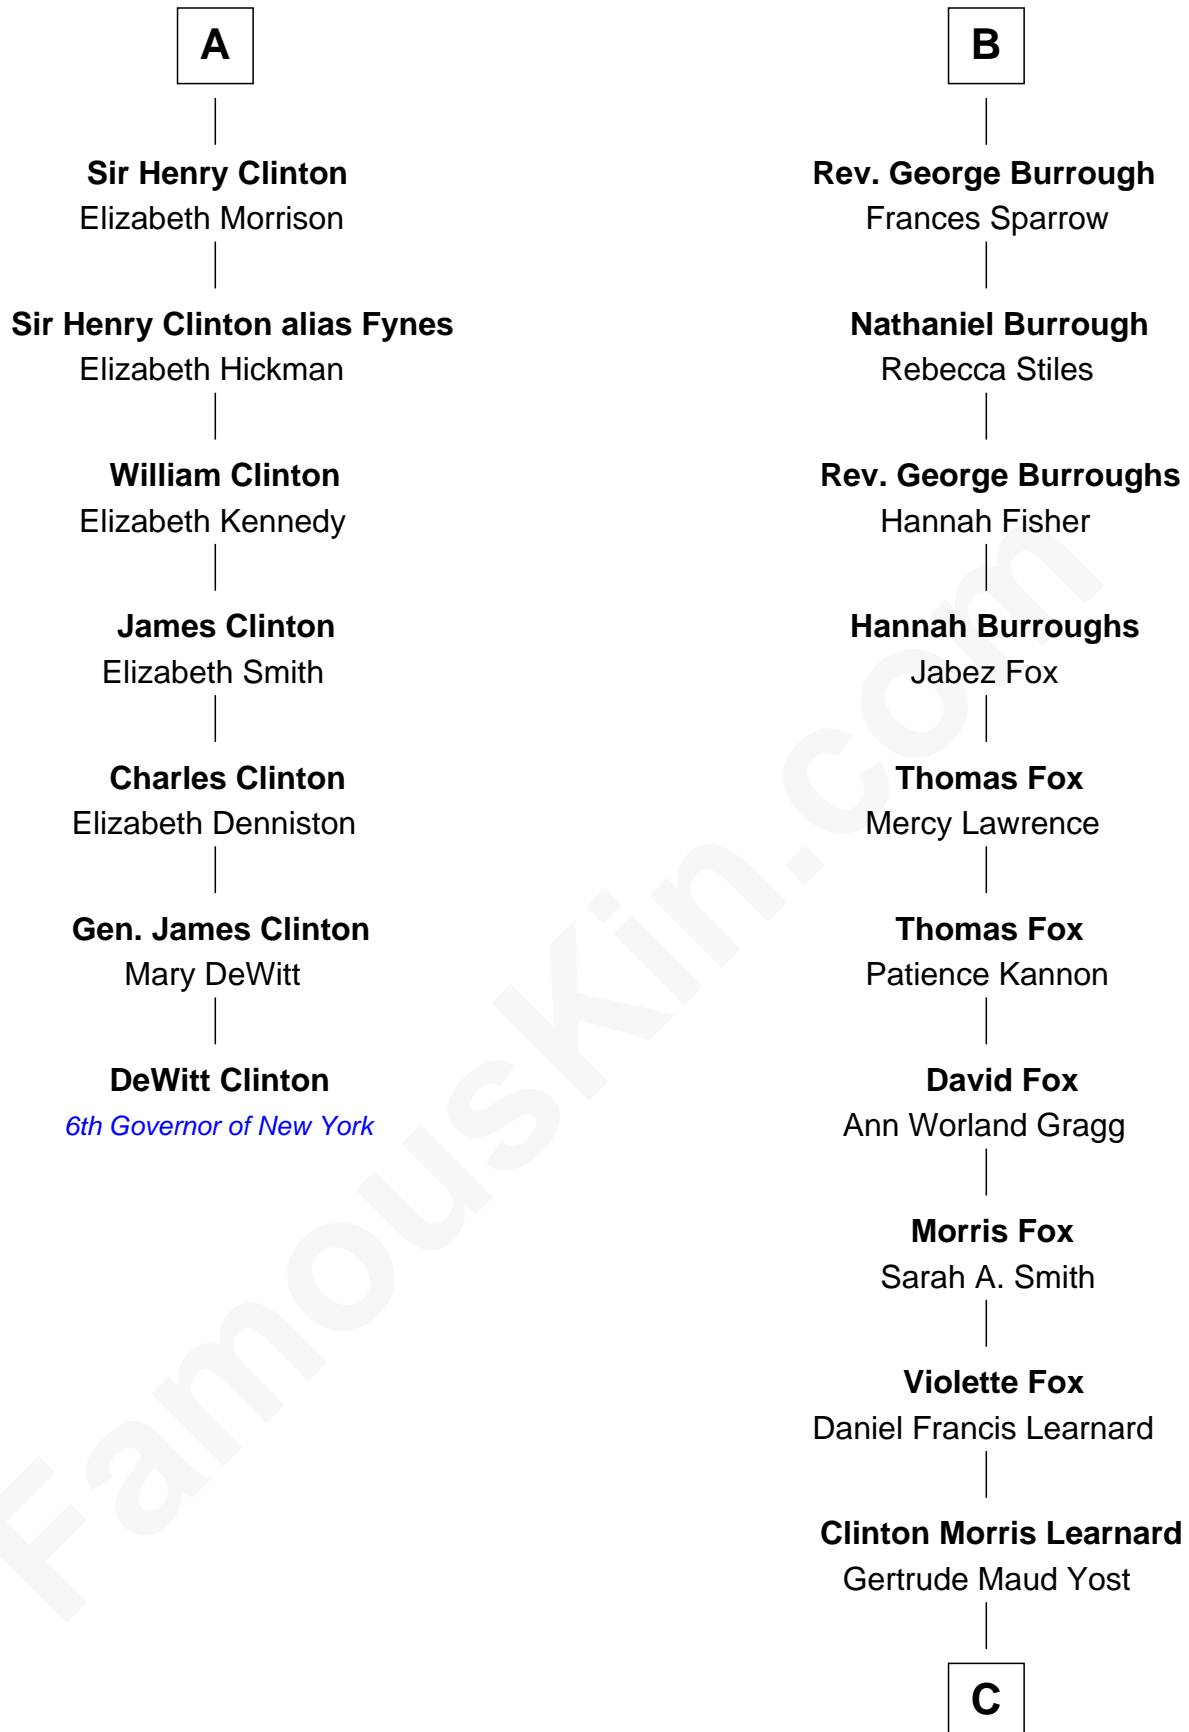

FamousKin.com Relationship Chart of

DeWitt Clinton

6th Governor of New York

13th cousin 5 times removed of

Bob Moore

Co-Founder, Bob's Red Mill

Sir Philip le Despencer

Elizabeth - - - - -

Alice le Despenser

Sir John Sutton

Sir John Sutton

Constance Blount

Sir John Sutton

Elizabeth Berkeley

Sir John Sutton Dudley

Elizabeth Bramshot

Elizabeth de Tibetot

Margery Despencer

Sir Roger Wentworth

Henry Wentworth

Elizabeth Howard

Margery Wentworth

Sir William Waldegrave

George Waldegrave

Anne Drury

Phyllis Waldegrave

Thomas Higham

Bridget Higham

Thomas Burrough

B

C

Doris Dell Learnard
Kenneth Earl Moore