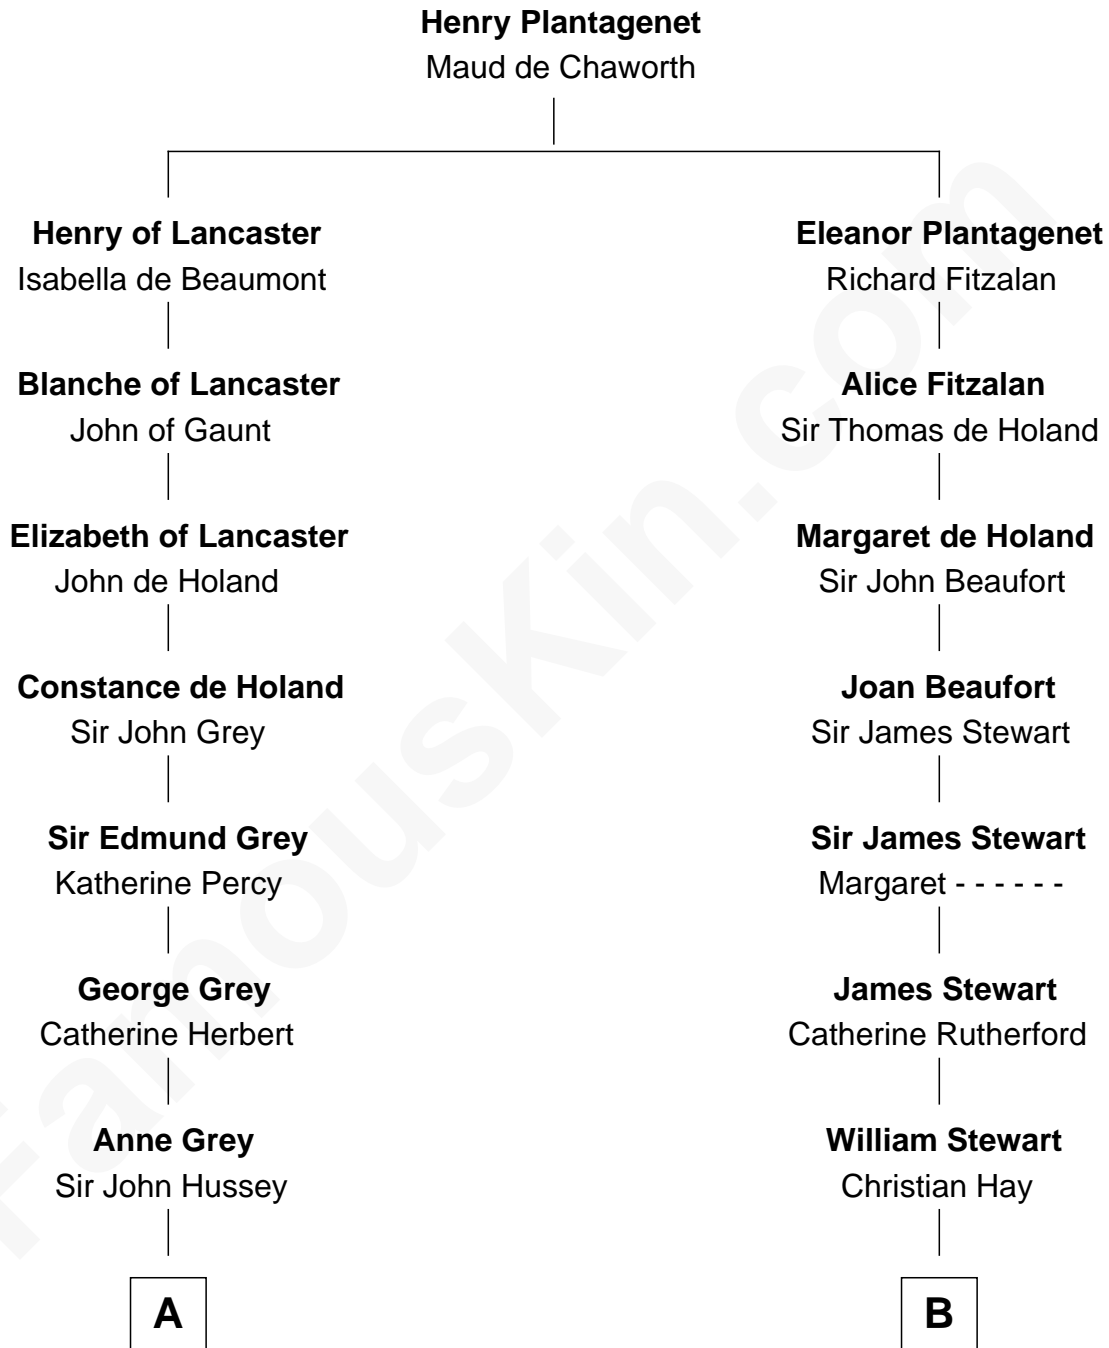

FamousKin.com Relationship Chart of

DeWitt Clinton

6th Governor of New York

14th cousin 4 times removed of

Johnny Mercer

Songwriter and Co-Founder of Capitol Records

C

George Anderson Mercer

Lillian Elizabeth Ciucevich

Johnny Mercer

Co-Founder of Capitol Records

FamousKin.com