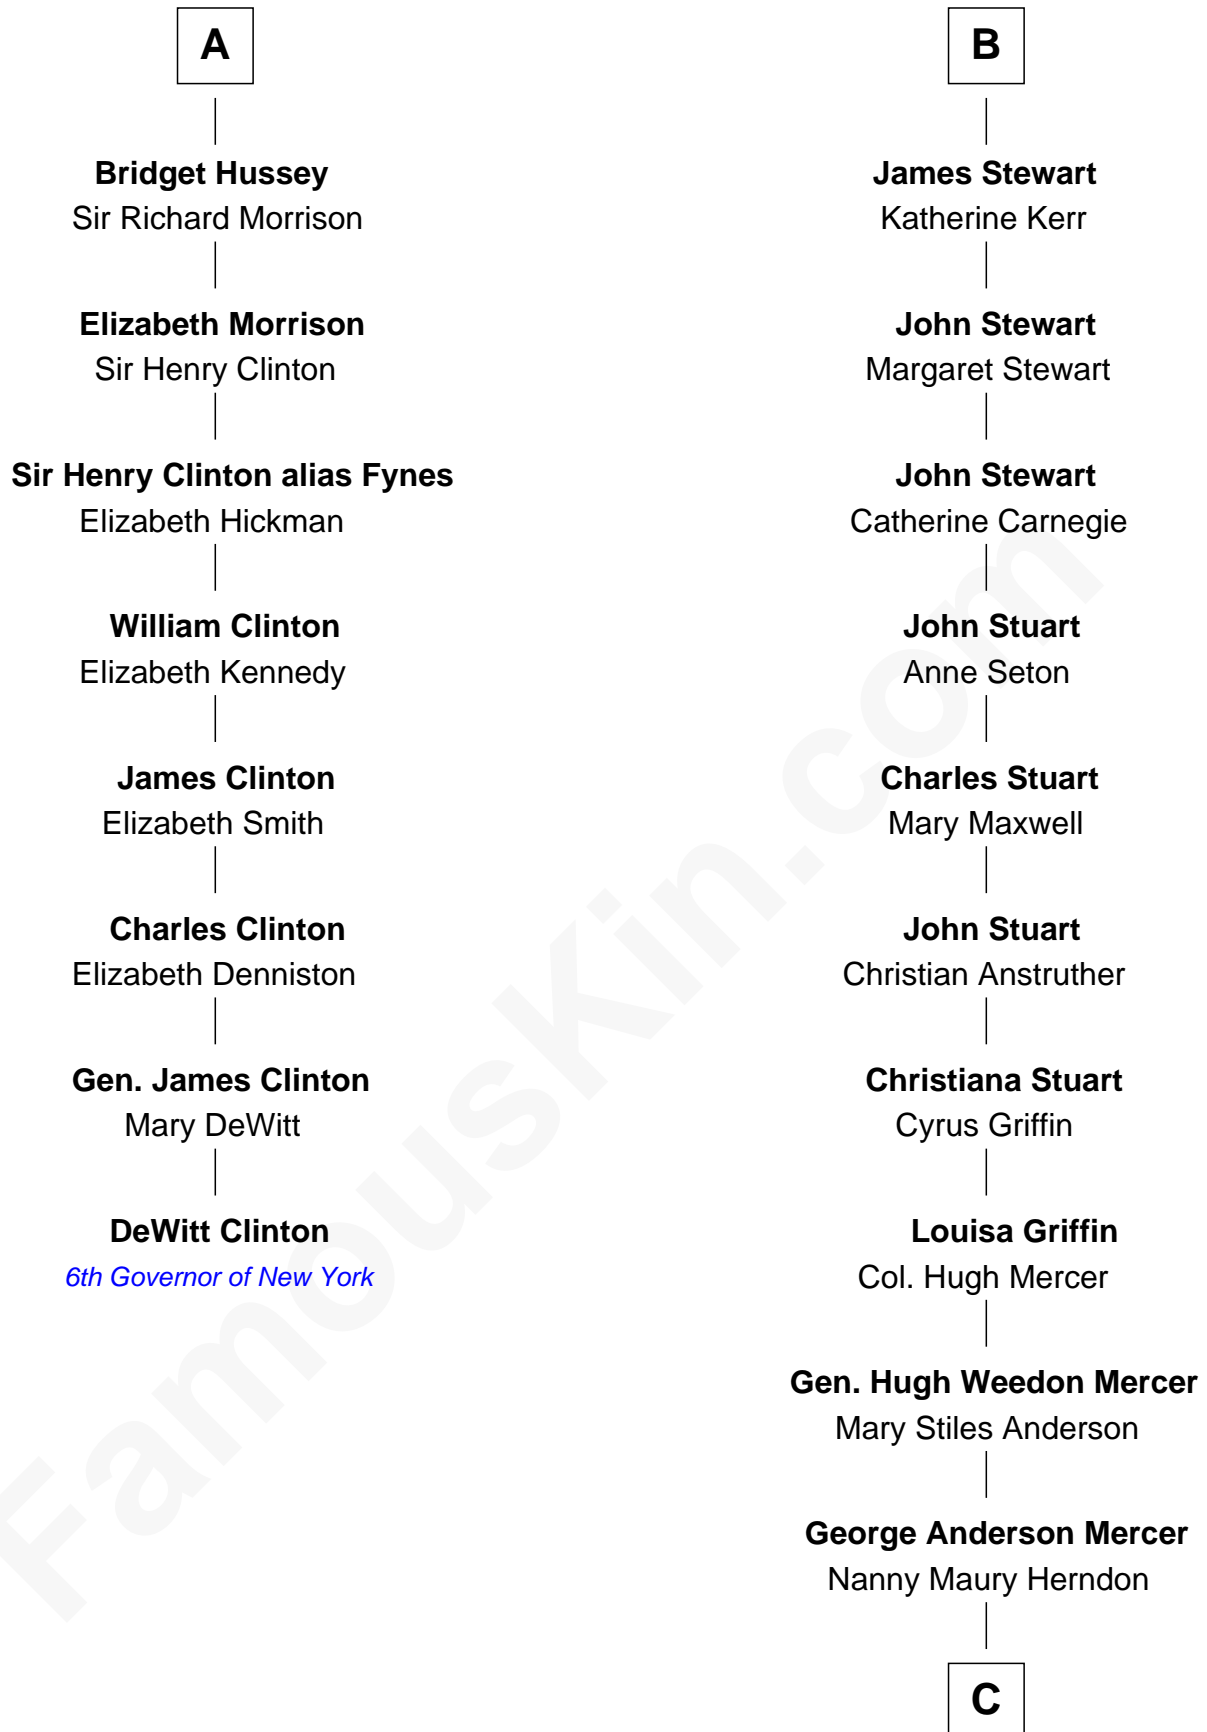

FamousKin.com Relationship Chart of

DeWitt Clinton

6th Governor of New York

14th cousin 4 times removed of

Johnny Mercer

Songwriter and Co-Founder of Capitol Records

C

George Anderson Mercer

Lillian Elizabeth Ciucevich

Johnny Mercer

Co-Founder of Capitol Records

FamousKin.com