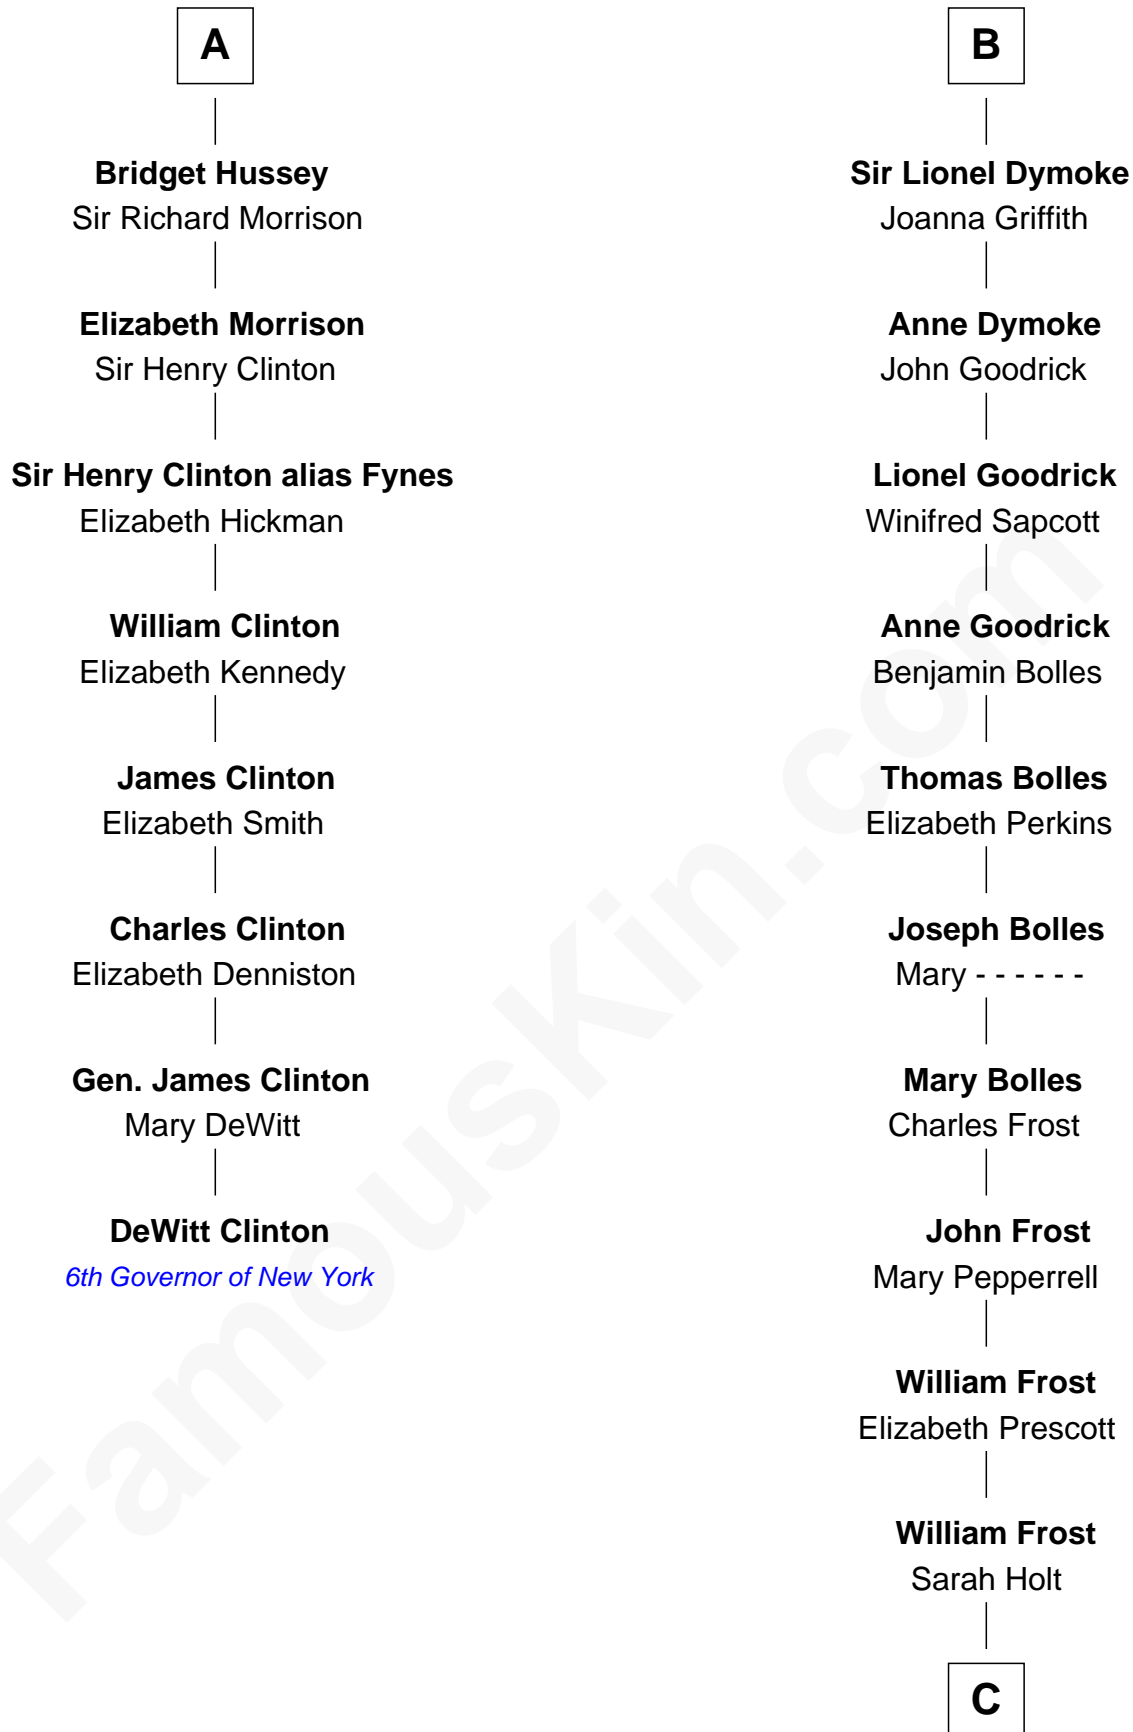

FamousKin.com Relationship Chart of

DeWitt Clinton

6th Governor of New York

14th cousin 6 times removed of

Robert Frost

Poet and Playwright

C

Samuel Abbott Frost

Mary Blunt

William Prescott Frost

Judith Colcord

William Prescott Frost

Isabella Moodie

Robert Frost

Poet and Playwright

FamousKin.com