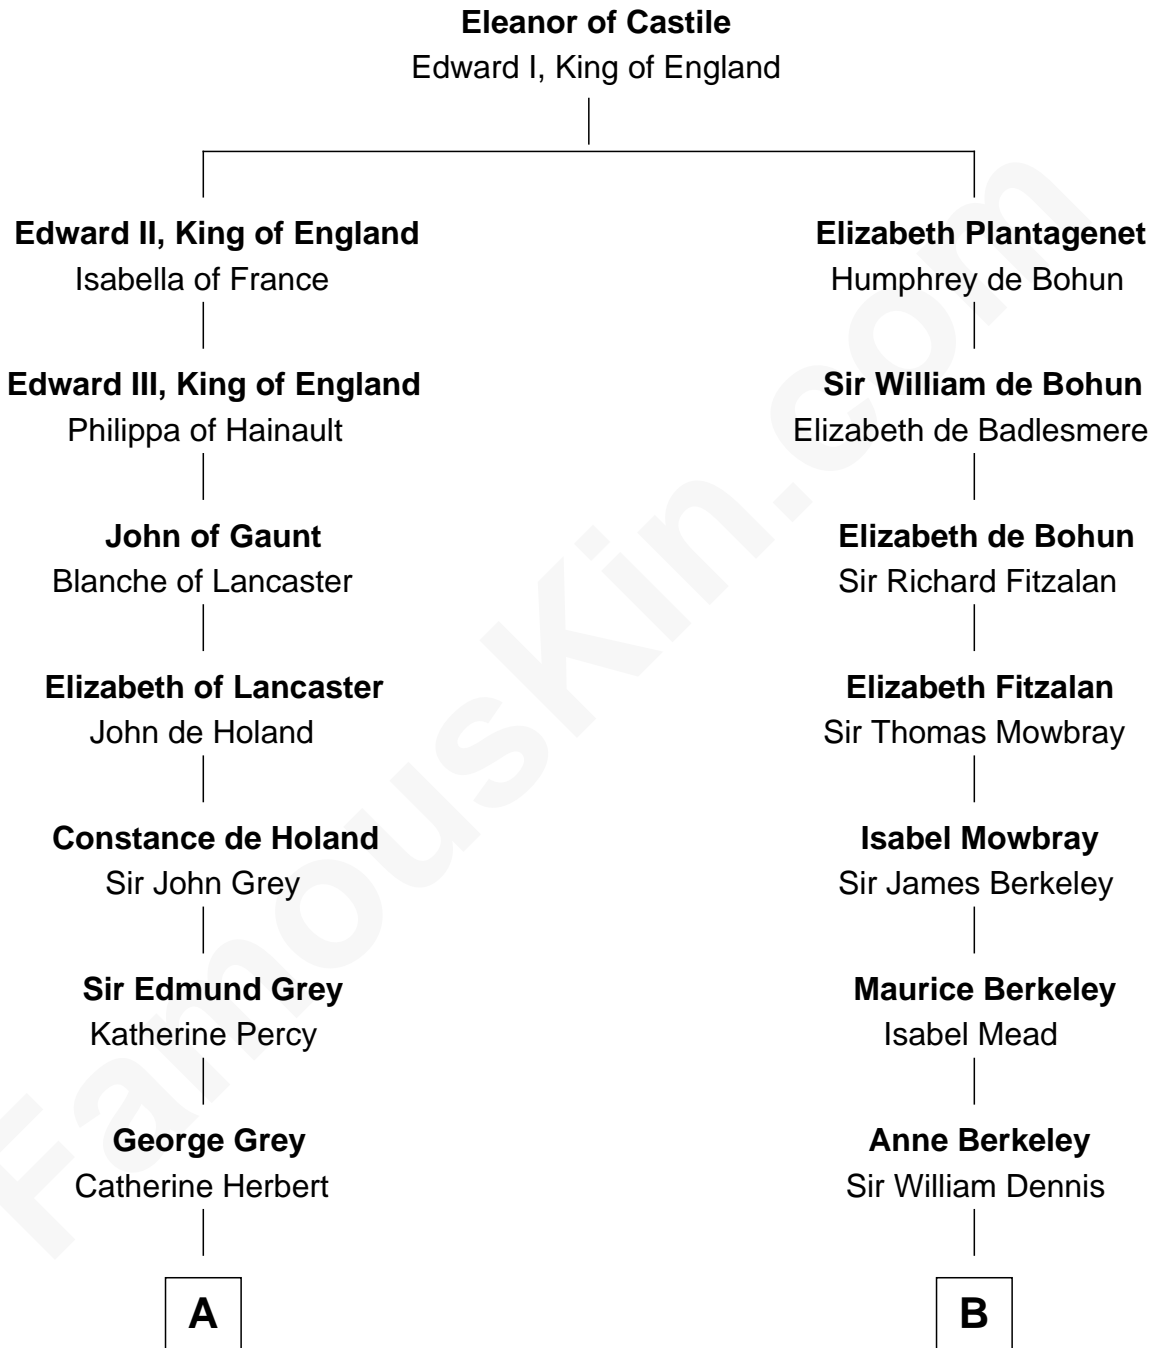

# FamousKin.com Relationship Chart of

**DeWitt Clinton**

*6th Governor of New York*

15th cousin 5 times removed of

**Robert Frost**

*Poet and Playwright*

**C**

**Samuel Abbott Frost**

Mary Blunt

**William Prescott Frost**

Judith Colcord

**William Prescott Frost**

Isabella Moodie

**Robert Frost**

*Poet and Playwright*

FamousKin.com