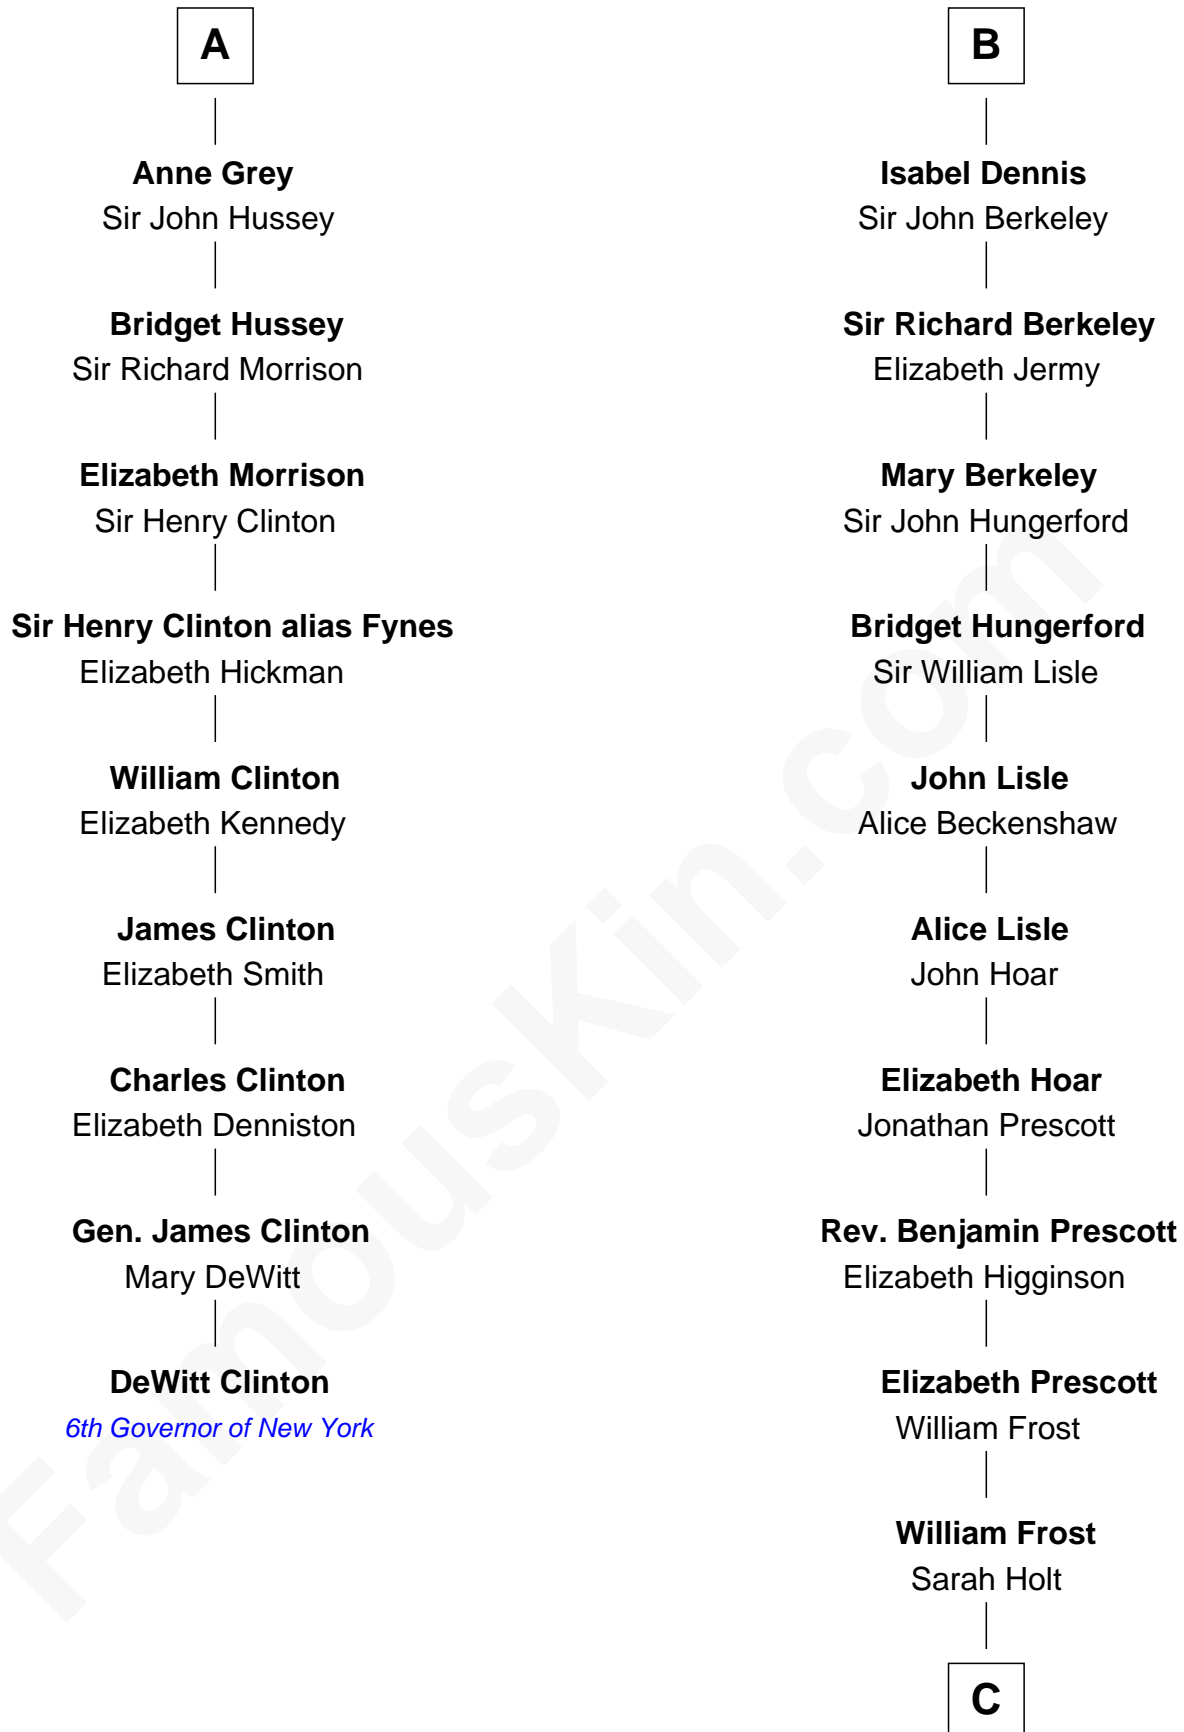

# FamousKin.com Relationship Chart of

**DeWitt Clinton**

*6th Governor of New York*

15th cousin 5 times removed of

**Robert Frost**

*Poet and Playwright*

**C**

**Samuel Abbott Frost**

Mary Blunt

**William Prescott Frost**

Judith Colcord

**William Prescott Frost**

Isabella Moodie

**Robert Frost**

*Poet and Playwright*

FamousKin.com